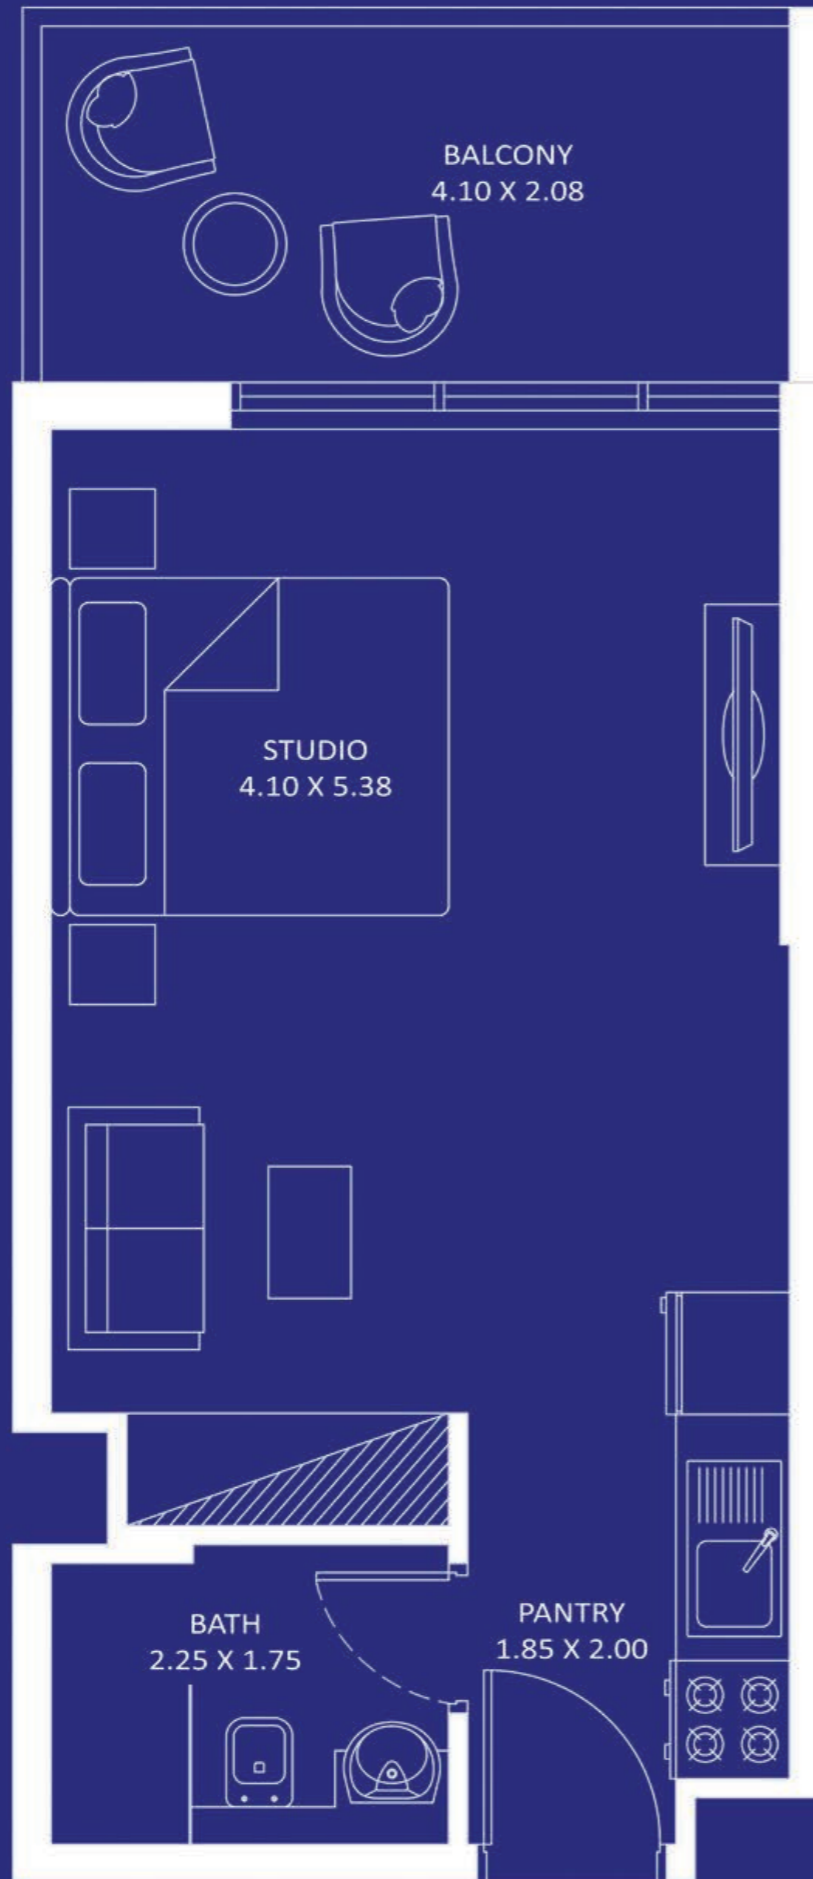

Relaxation Zone

STUDIO

TYPE - A

AREA (Sq.Ft)

Apartment
335 to 338

Balcony
76 to 95

Total
412 to 431

Floor