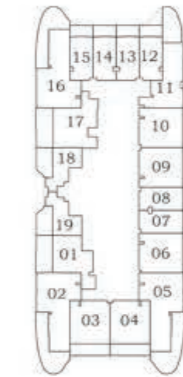

STUDIO

TYPE - C

AREA (Sq.Ft)

Apartment
321 to 323

Balcony
77 to 79

Total
400

Floor

Oceanz 2

Oceanz 1

2

**3 - 21
&
23 - 28**

29 - 40

PRESIDENTIAL STUDIO

AREA (Sq.Ft)

Apartment
351

Balcony
264