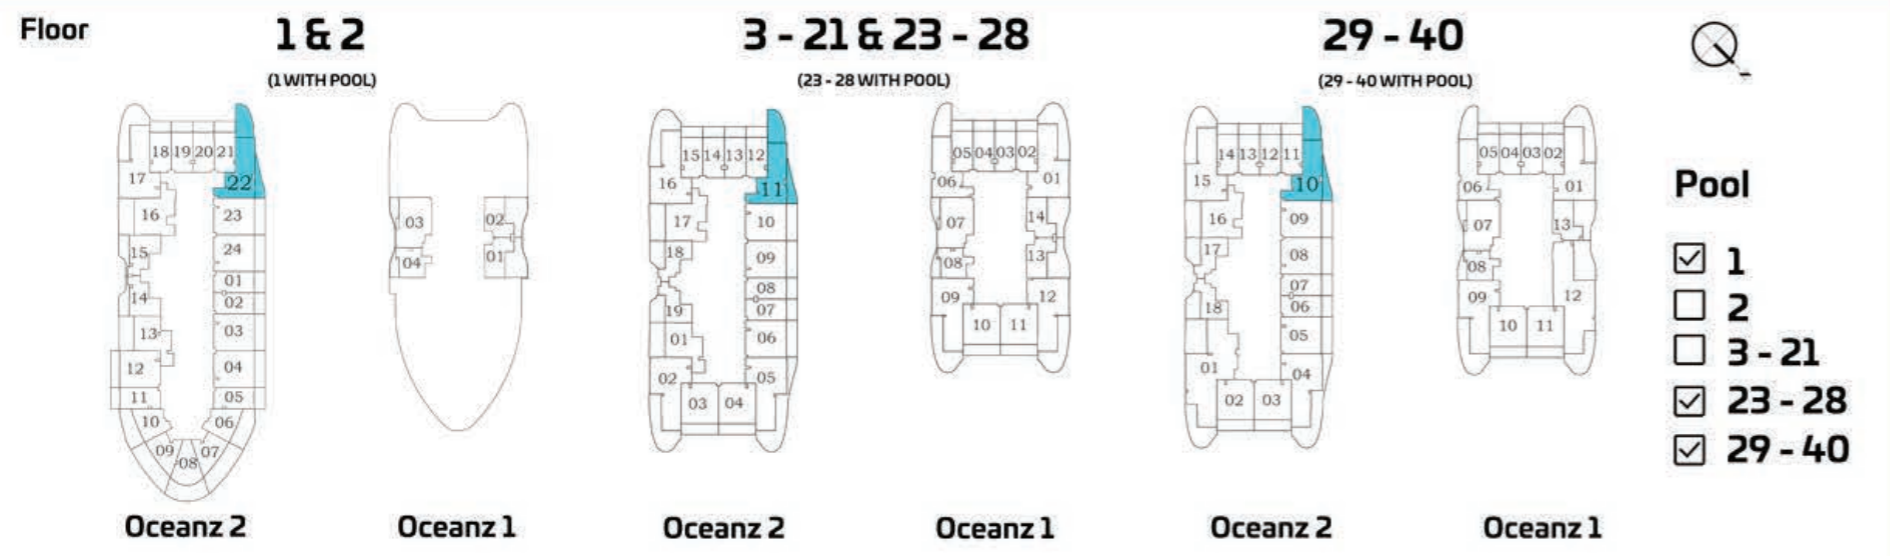

PRESIDENTIAL SUITE - C

1. **Pool**
2. ☒ 1
   - ☐ 2
   - ☐ 3 - 21
   - ☒ 23 - 28
   - ☒ 29 - 40

AREA (Sq.Ft)

Apartment
606 to 608

Balcony
308 to 310

Total
915 to 917

FEATURES :

- ☒ Pool
- ☒ Office
- ☒ Convertible 2BHK