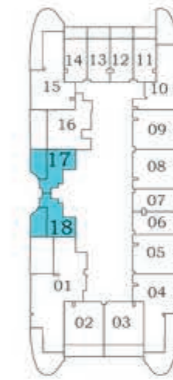

AREA (Sq.Ft)

Apartment
329 to 332

Balcony
152 to 154

Total
481 to 486

Floor

Oceanz 2

Oceanz 1

29 - 40