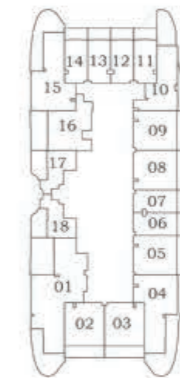

FEATURES :

- ☒ Pool
- ☒ Convertible 1BHK

Floor

2

**3 - 21
&
23 - 28**

29 - 40

Oceanz 2