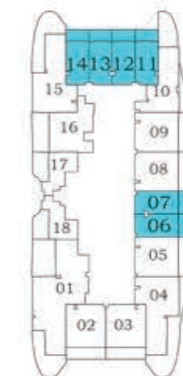

Relaxation Zone

STUDIO

TYPE - A

AREA (Sq.Ft)

Apartment
335 to 338

Balcony
76 to 95

Total
412 to 431

Floor

Oceanz 2

Oceanz 1

1

2

**3 - 21
&
23 - 28**

29 - 40

STUDIO

TYPE - B