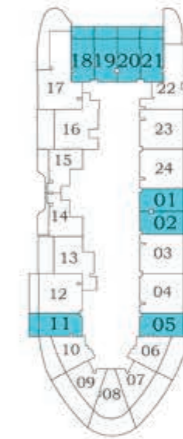

Relaxation Zone

STUDIO

TYPE - A

AREA (Sq.Ft)

Apartment
335 to 338

Balcony
76 to 95

Total
412 to 431

Floor

Oceanz 2

Oceanz 1

1

2

**3 - 21
&
23 - 28**

29 - 40

STUDIO

TYPE - B