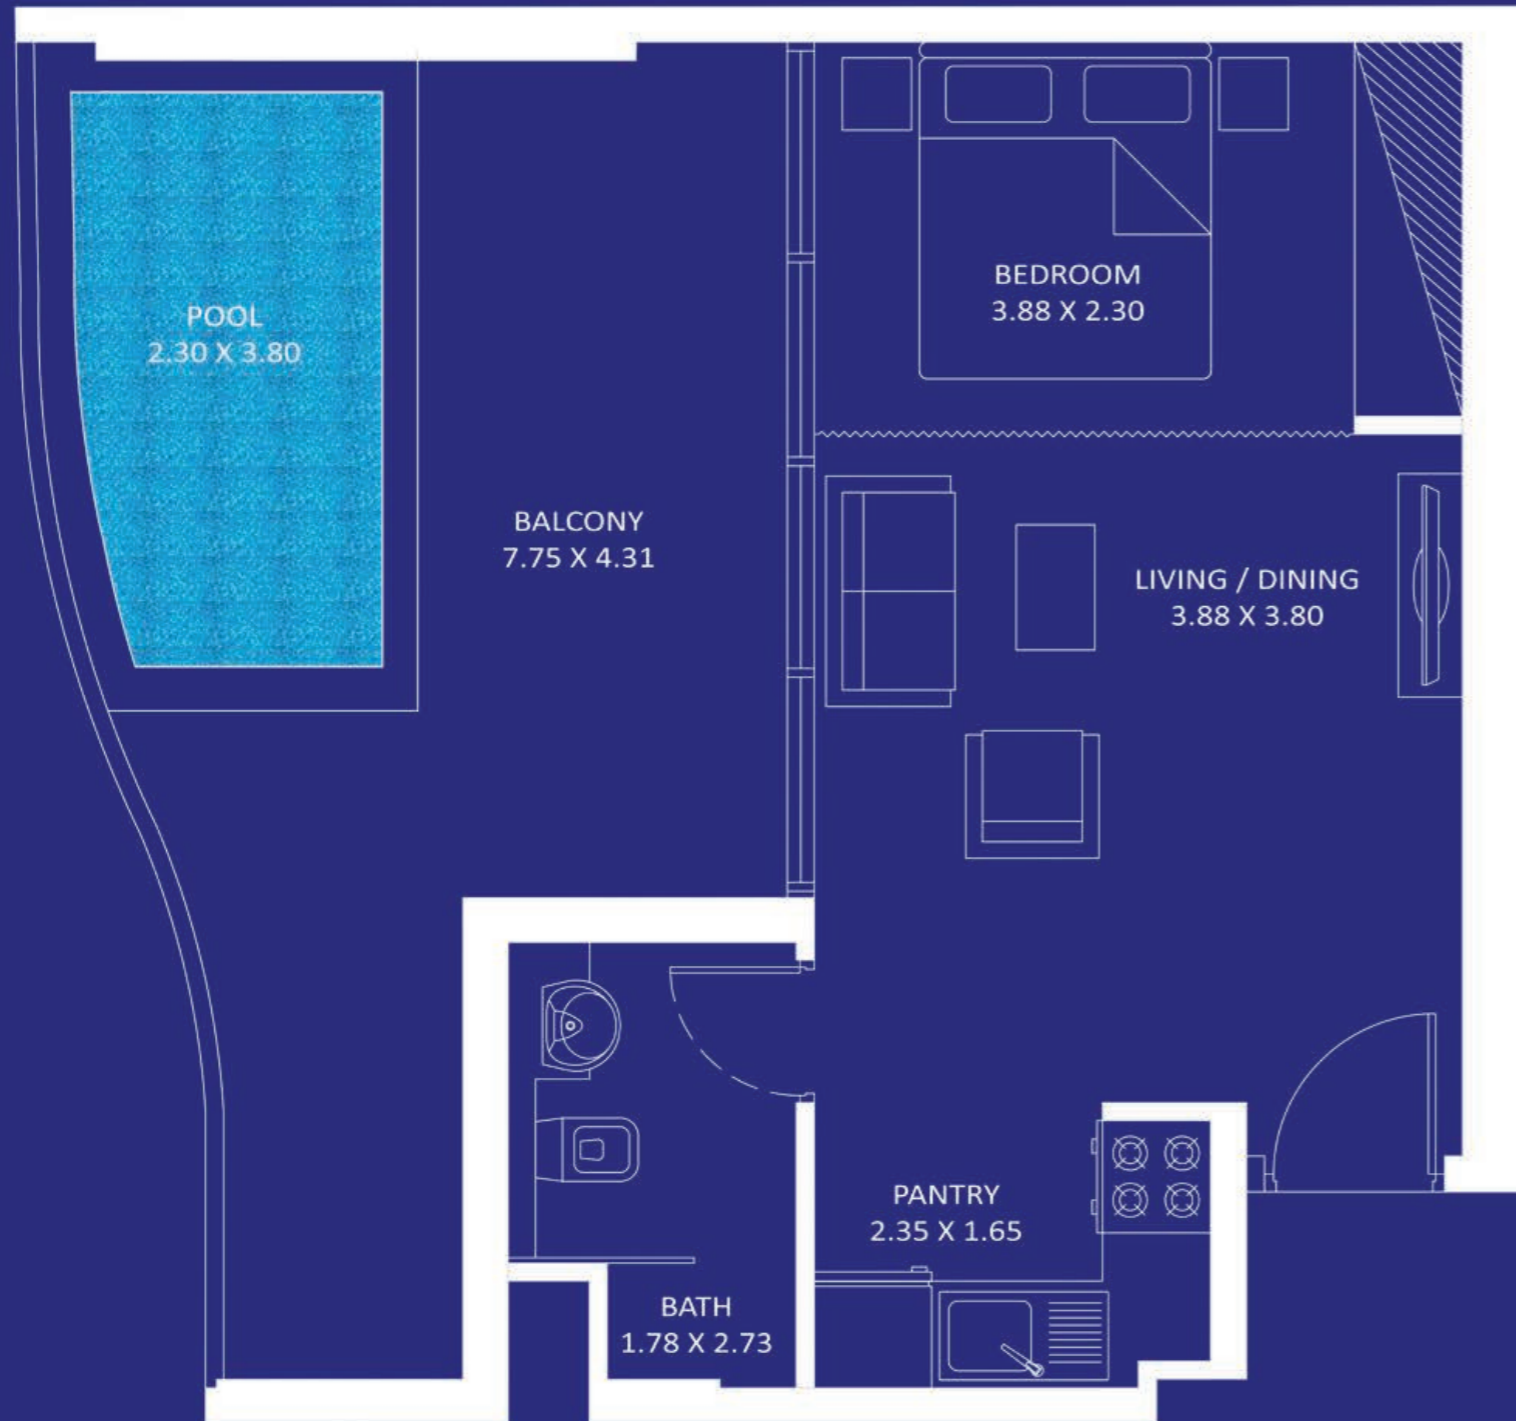

Oceanz 1

2

**3 - 21
&
23 - 28**

29 - 40

PRESIDENTIAL STUDIO

AREA (Sq.Ft)

Apartment
351

Balcony
264