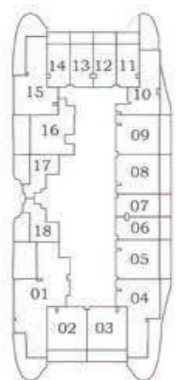

FEATURES :

- ☒ Pool
- ☒ Maid Room

Floor

29 - 40

Oceanz 2