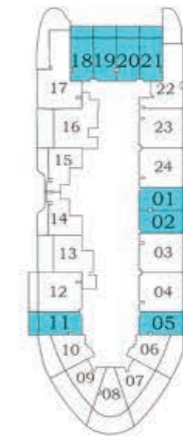

Relaxation Zone

STUDIO

TYPE - A

AREA (Sq.Ft)

Apartment
335 to 338

Balcony
76 to 95

Total
412 to 431

Floor

Oceanz 2

Oceanz 1

1

2

**3 - 21
&
23 - 28**

29 - 40

STUDIO

TYPE - B

AREA (Sq.Ft)

Apartment
329 to 332

Balcony
152 to 154

Total
481 to 486

Floor

Oceanz 2

Oceanz 1

3 - 21
&
23 - 28