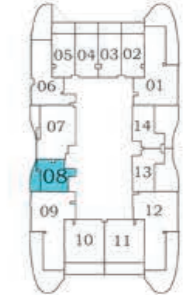

STUDIO

TYPE - C

AREA (Sq.Ft)

Apartment
321 to 323

Balcony
77 to 79

Total
400

Floor

Oceanz 2

Oceanz 1

2

**3 - 21
&
23 - 28**

29 - 40

PRESIDENTIAL STUDIO

AREA (Sq.Ft)

Apartment
351

Balcony
264