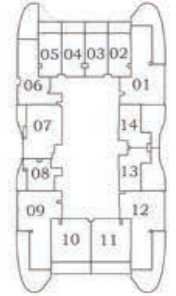

Oceanz 2

Oceanz 1

1

2

**3 - 21
&
23 - 28**

29 - 40

STUDIO

TYPE - B

AREA (Sq.Ft)

Apartment
329 to 332

Balcony
152 to 154

Total
481 to 486

Floor

Oceanz 2

Oceanz 1

3 - 21
&
23 - 28