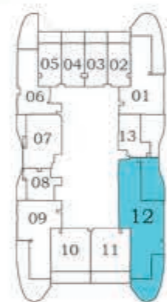

3 BEDROOM TYPE - A

AREA (Sq.Ft)

Apartment
1,211

Balcony
593

Total
1,804

FEATURES :

- ☒ Pool
- ☒ Maid Room

Floor

29 - 40

Oceanz 1