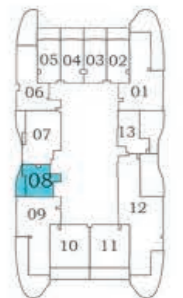

Oceanz 1

2

**3 - 21
&
23 - 28**

29 - 40

PRESIDENTIAL STUDIO

AREA (Sq.Ft)

Apartment
351

Balcony
264