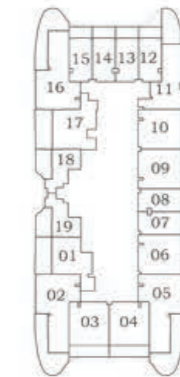

FEATURES :

- ☒ Pool
- ☒ Convertible 1BHK

Floor

2

**3 - 21
&
23 - 28**

29 - 40

Oceanz 2