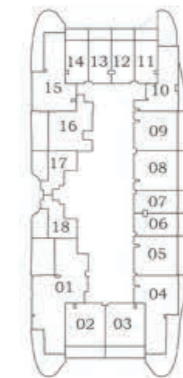

Oceanz 1

2

**3 - 21
&
23 - 28**

29 - 40

PRESIDENTIAL STUDIO

AREA (Sq.Ft)

Apartment
351

Balcony
264