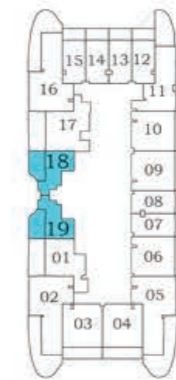

Oceanz 2

Oceanz 1

1

2

**3 - 21
&
23 - 28**

29 - 40

STUDIO

TYPE - B

AREA (Sq.Ft)

Apartment
329 to 332

Balcony
152 to 154

Total
481 to 486

Floor

Oceanz 2

Oceanz 1

3 - 21
&
23 - 28