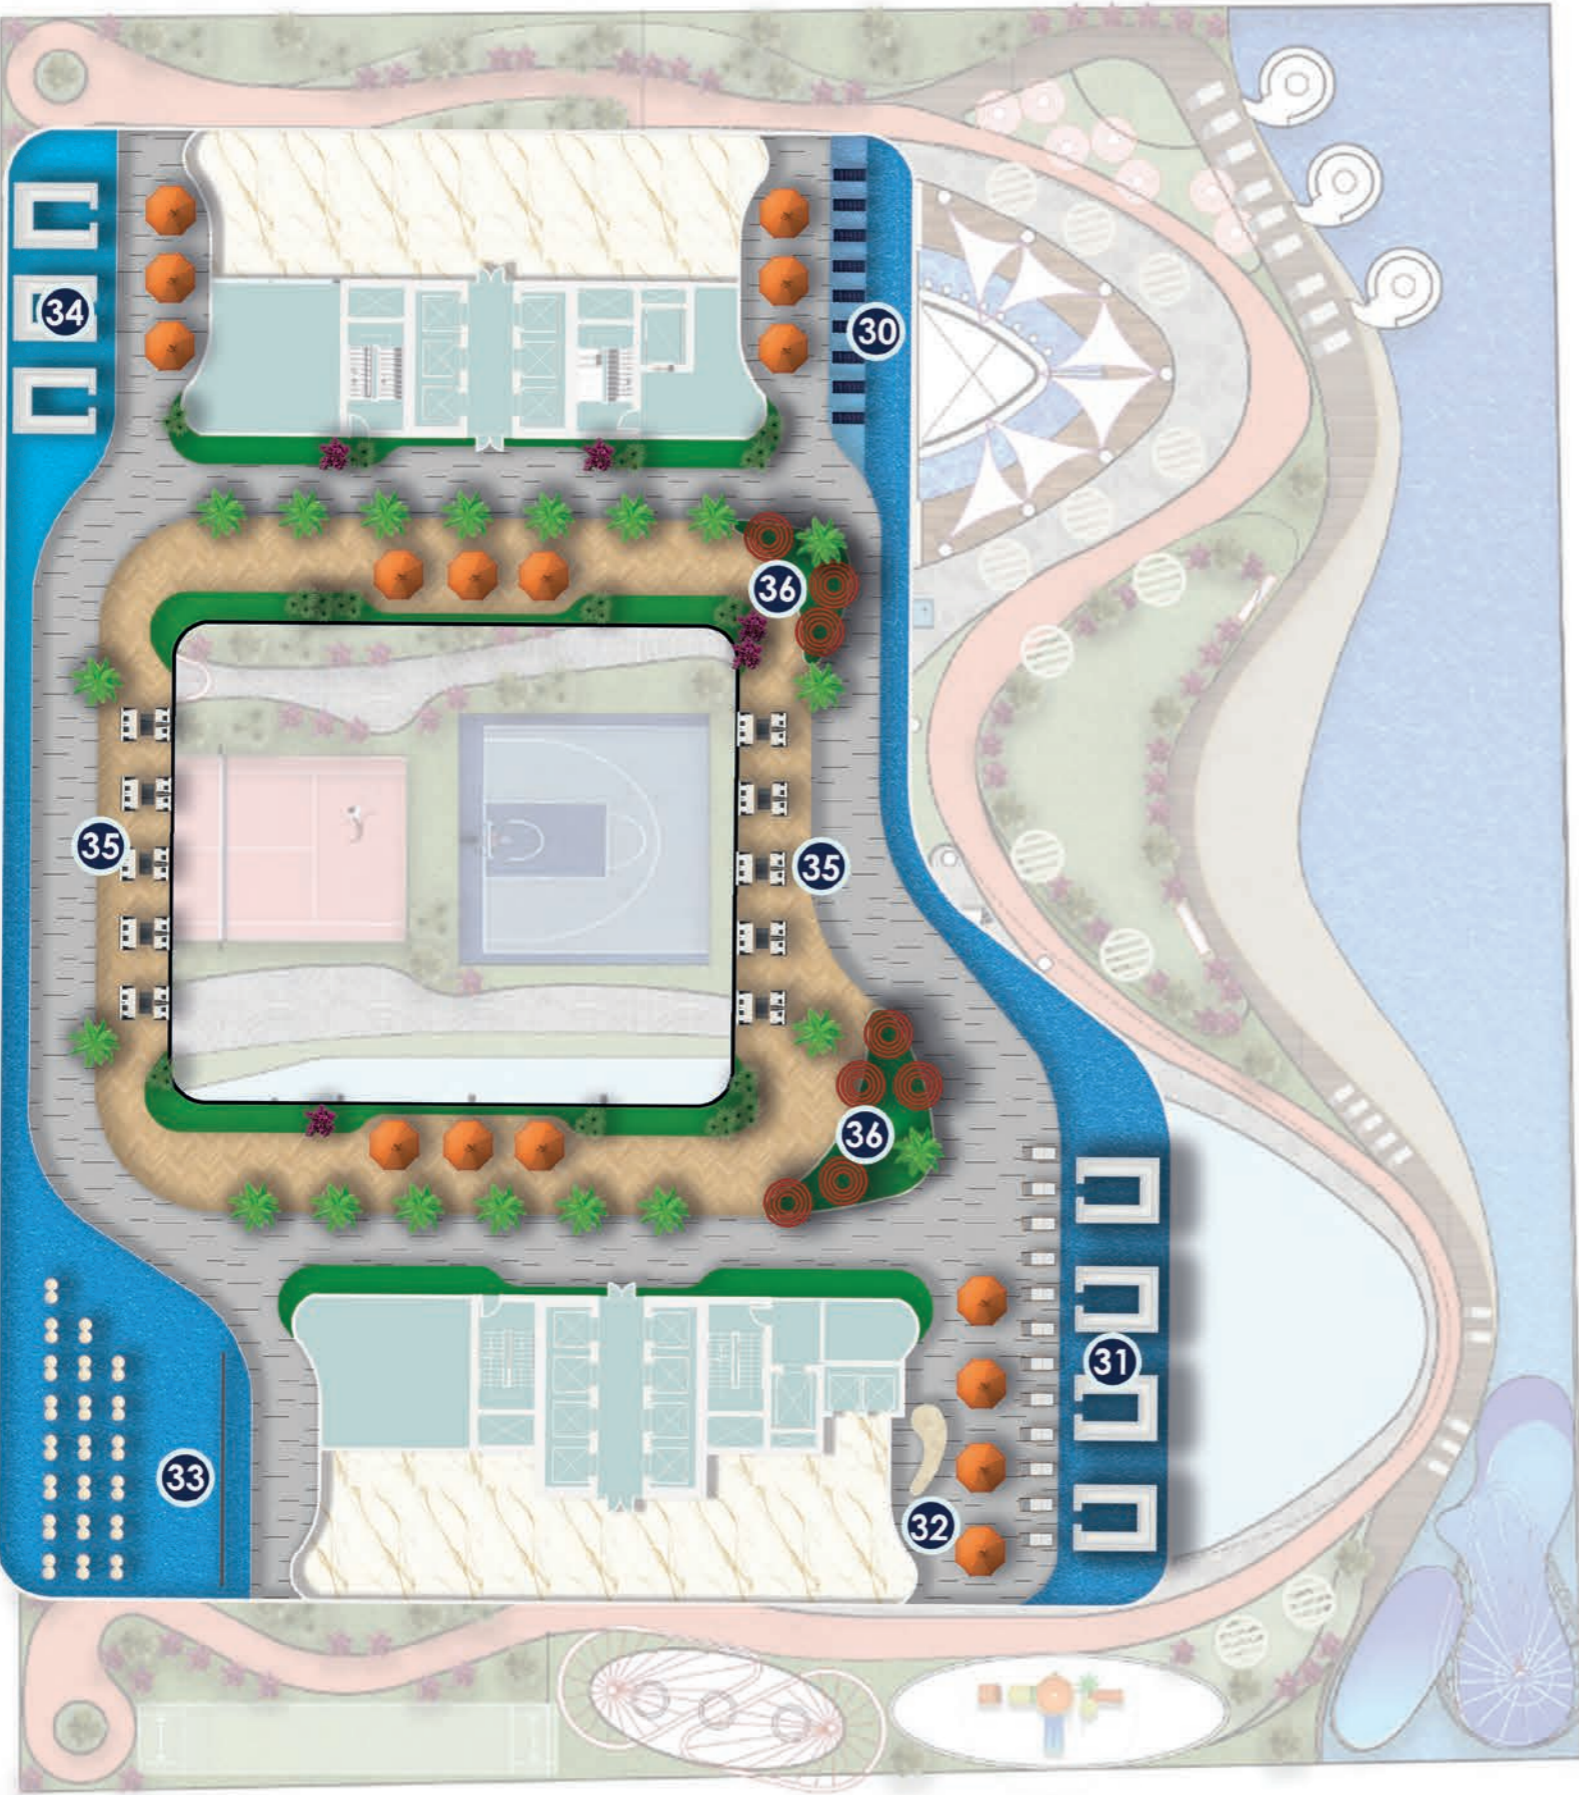

LEGEND

1. INFINITY SWIMMING POOL
2. BEACH
3. KIDS POOL
4. KIDS SPLASH PAD
5. KIDS SHOWER AREA
6. KIDS PLAY AREA
7. TRAMPOLINE PARK
8. CRICKET PITCH
9. AQUATIC GYM
10. HEALTH BAR
11. JOGGING TRACK
12. PADDLE TENNIS
13. BASKETBALL COURT
14. TABLE TENNIS
15. CHESS BOARDS
16. SNOOKER ZONE
17. SQUASH COURT
18. SUNKEN SEATING
19. RELAXATION ZONE
20. CABANA AREA
21. SEATING AREA
22. BBQ AREA
23. OPEN CIGAR LOUNGE
24. FEMALE STEAM SAUNA
25. MALE STEAM SAUNA

PROMENADE

PROMENADE

AMENITIES - FIRST FLOOR

LEGEND

- 26. PARTY HALL
- 27. GYMNASIUM
- 28. SUNRISE DECK
- 29. OCEAN VIEWING DECK

AMENITIES - SECOND FLOOR

LEGEND

- 30. ROOF TOP LAZY LOUNGE
- 31. SKY JACUZZI
- 32. OCEAN CAFE
- 33. FLOATING CINEMA
- 34. AQUATIC SEATING
- 35. SUNSET DECK
- 36. MEDITATION ZONE