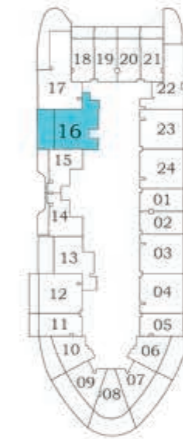

FEATURES :

☒ Office

Floor

Oceanz 2

Oceanz 1

1