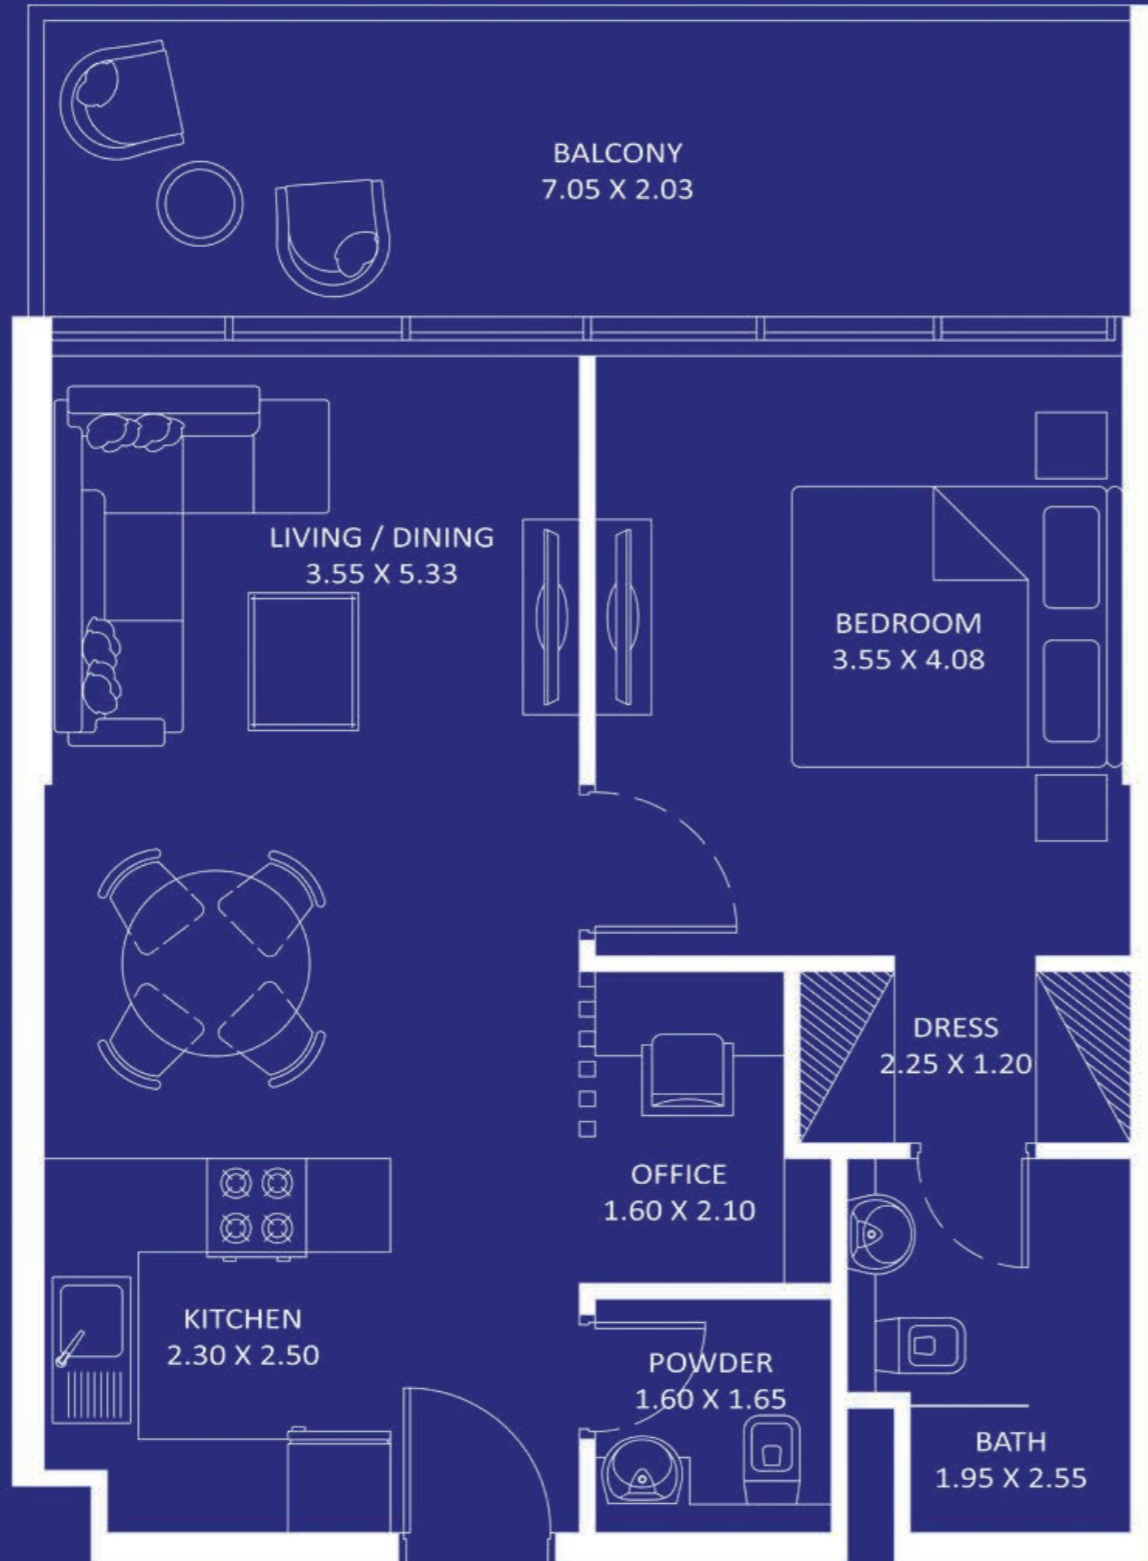

Oceanz 1

29 - 40

1 BEDROOM

TYPE - A

AREA (Sq.Ft)

Apartment
587 to 590

Balcony
129 to 159

Total
718 to 746

FEATURES :

Office

Floor

Oceanz 2

Oceanz 1

1

2

**3 - 21
&
23 - 28**