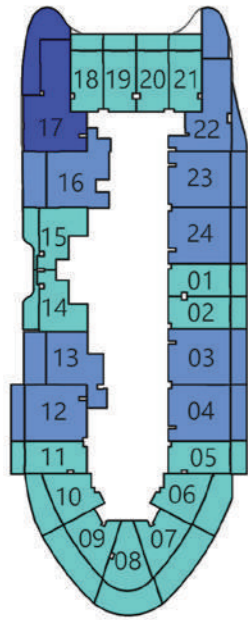

Balcony
584

Total
1,928

FEATURES :

- Pool
- Office
- Maid Room

Floor

29 - 40

Oceanz 2

Oceanz 1

1ST FLOOR

Oceanz 2

Oceanz 1

**3RD - 21ST
&
23RD - 28TH FLOOR**

Oceanz 2

Oceanz 1

29TH - 40TH FLOOR

Oceanz 2