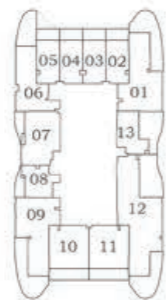

Balcony
584

Total
1,928

FEATURES :

- Pool
- Office
- Maid Room

Floor

29 - 40

Oceanz 2

Oceanz 1