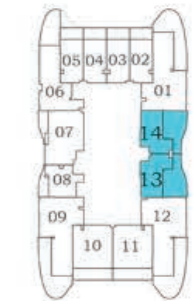

Oceanz 1

2

**3 - 21
&
23 - 28**

29 - 40

PRESIDENTIAL STUDIO

AREA (Sq.Ft)

Apartment
351

Balcony
264

Total
615

FEATURES :

- Pool
- Convertible 1BHK

Floor

2

**3 - 21
&
23 - 28**

29 - 40

Oceanz 2

Oceanz 1

GARDEN STUDIO

AREA (Sq.Ft)

Apartment
329 to 332

Balcony
152 to 154

Total
481 to 486

Floor

Oceanz 2