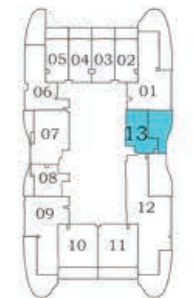

Oceanz 1

2

**3 - 21
&
23 - 28**

29 - 40

PRESIDENTIAL STUDIO

AREA (Sq.Ft)

Apartment
351

Balcony
264

Total
615

FEATURES :

- Pool
- Convertible 1BHK

Floor

2

**3 - 21
&
23 - 28**

29 - 40

Oceanz 2

Oceanz 1

GARDEN STUDIO

AREA (Sq.Ft)

Apartment
329 to 332

Balcony
152 to 154

Total
481 to 486

Floor

Oceanz 2