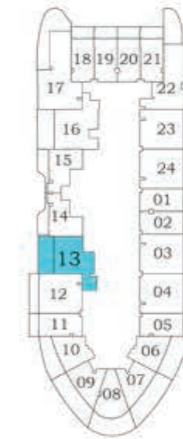

- Pool
- Office
- Convertible 2BHK

PRESIDENTIAL SUITE - D

AREA (Sq.Ft)

Apartment
525 to 527

Balcony
199 to 211

Total
726 to 737

FEATURES :

Pool

Floor

Oceanz 2

Oceanz 1

1

2

**3 - 21
&
23 - 28**

GARDEN SUITE

AREA (Sq.Ft)