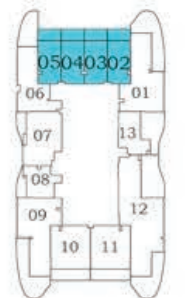

Relaxation Zone

STUDIO

TYPE - A

AREA (Sq.Ft)

Apartment
335 to 338

Balcony
76 to 95

Total
412 to 431

Floor

Oceanz 2

Oceanz 1

1

2

**3 - 21
&
23 - 28**

29 - 40

STUDIO

TYPE - B