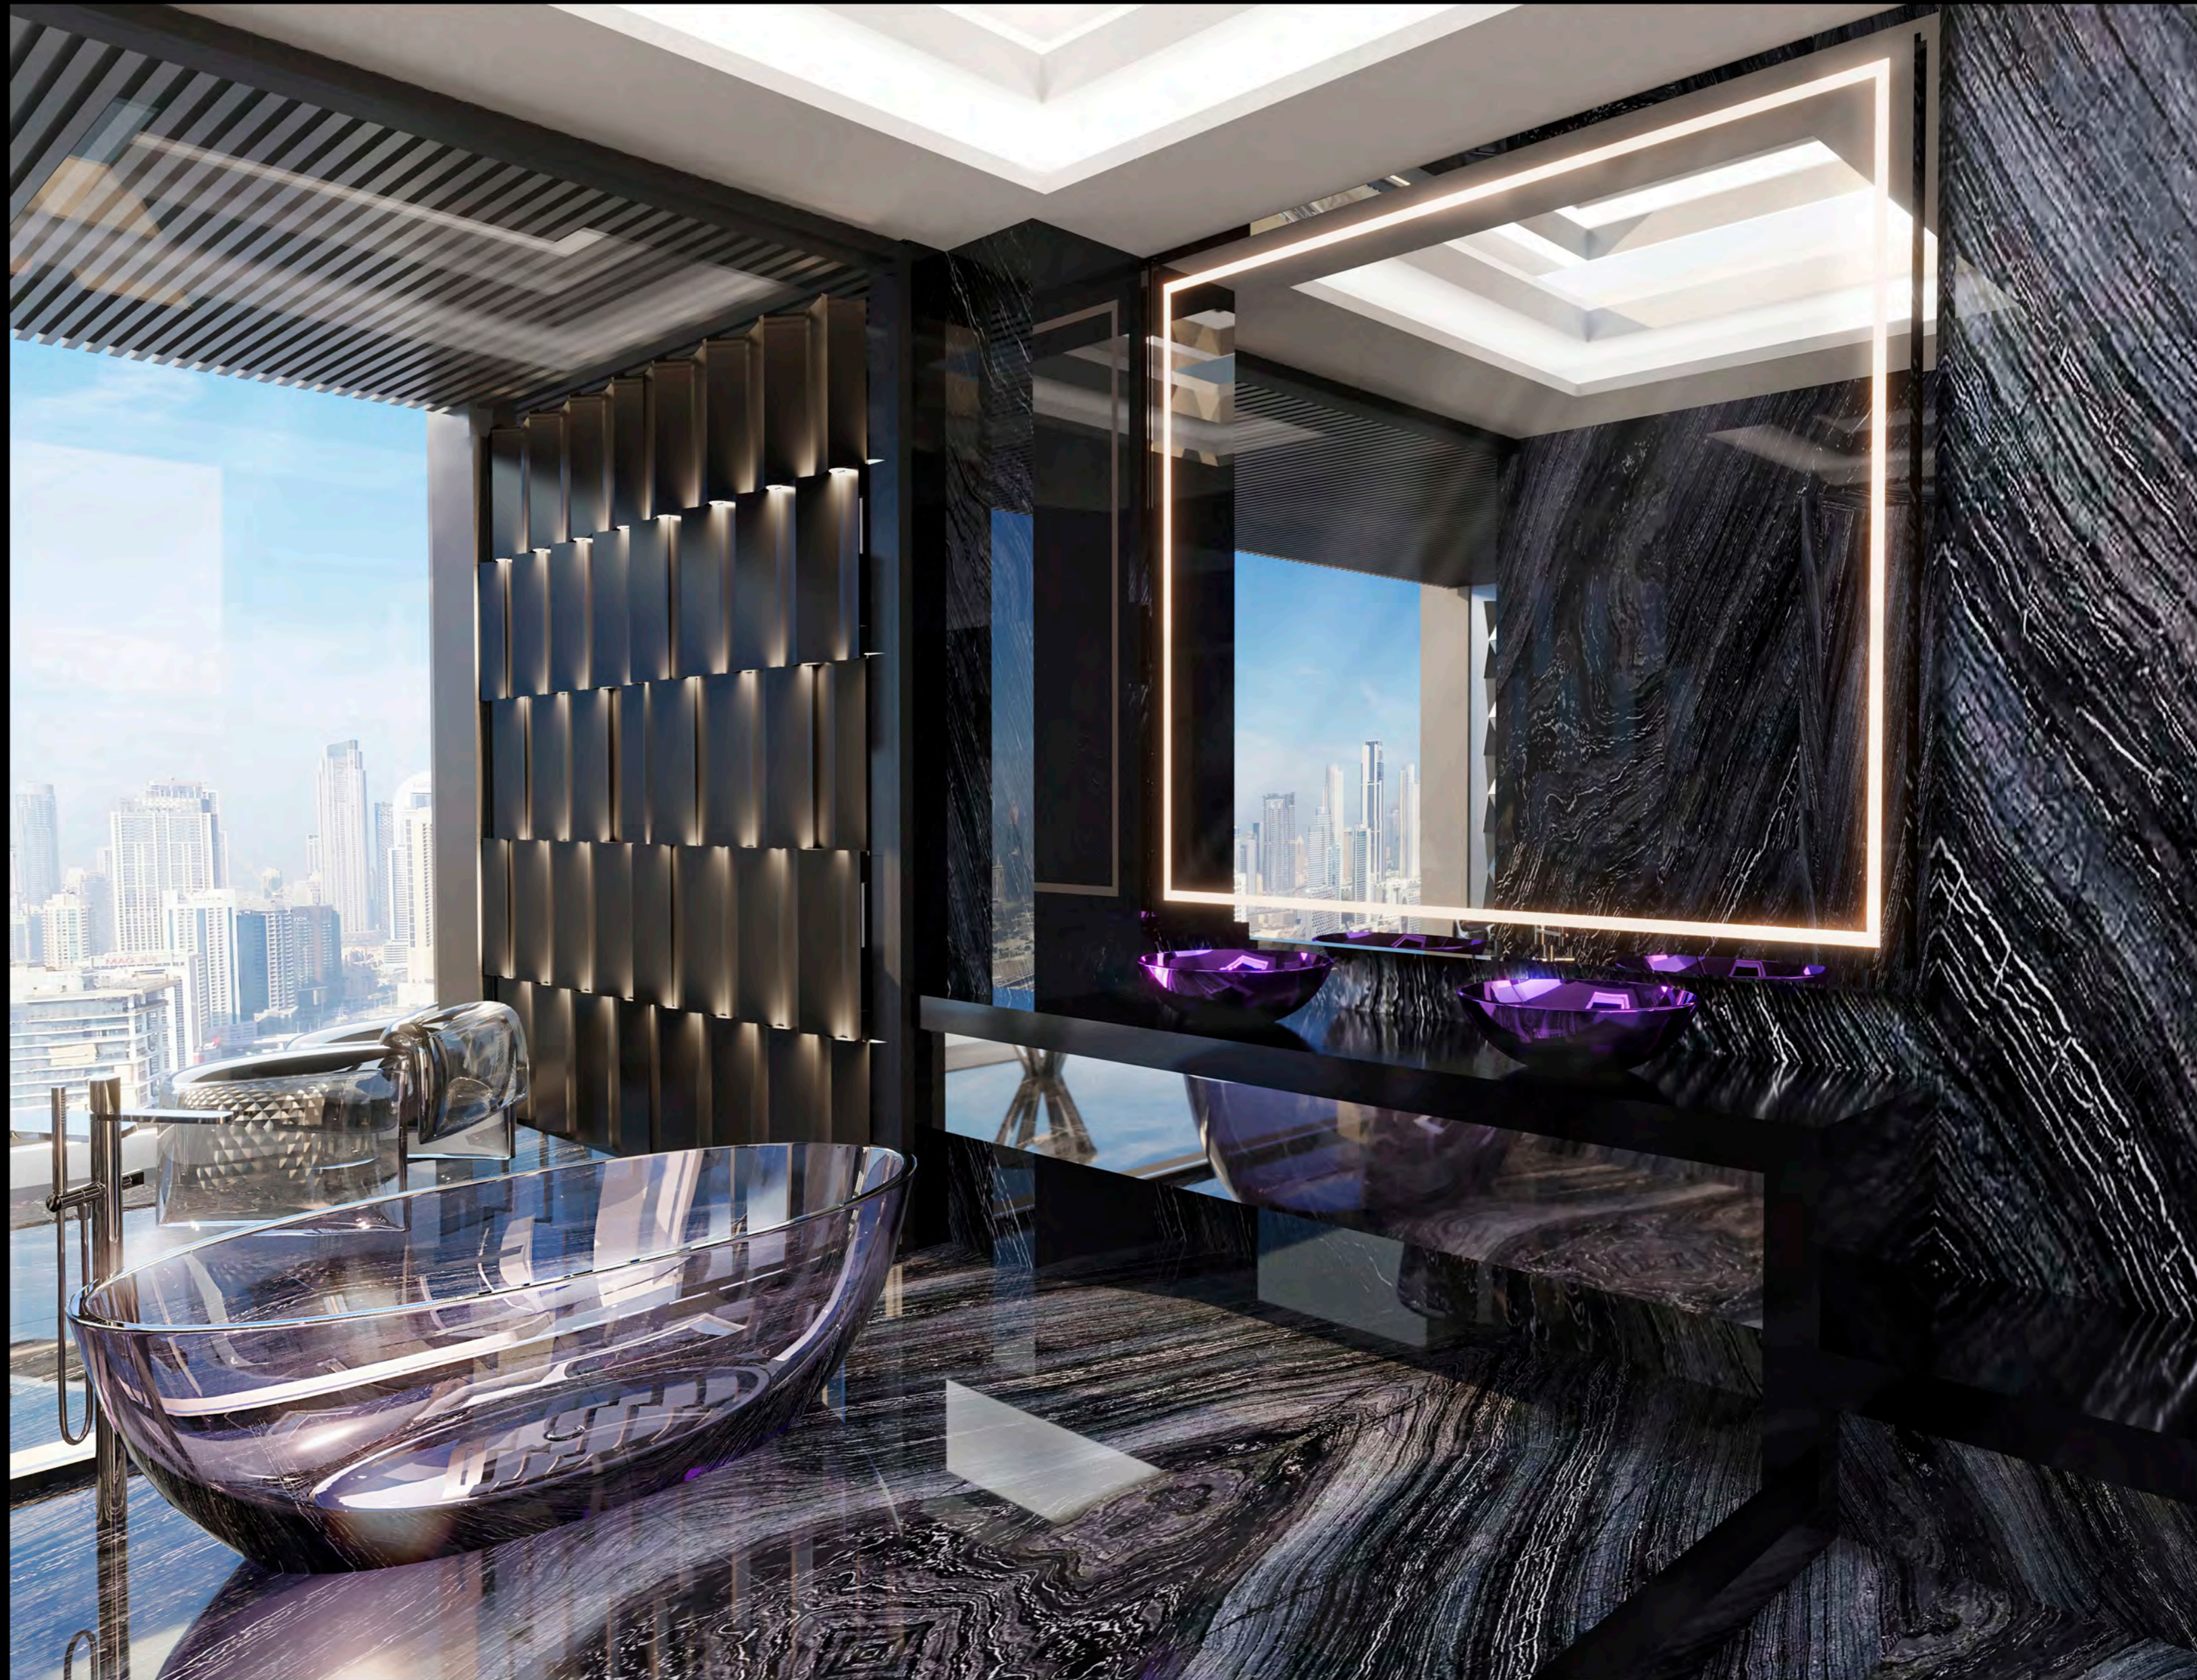

BURJ BINGHATTI
JACOB & CO
RESIDENCES