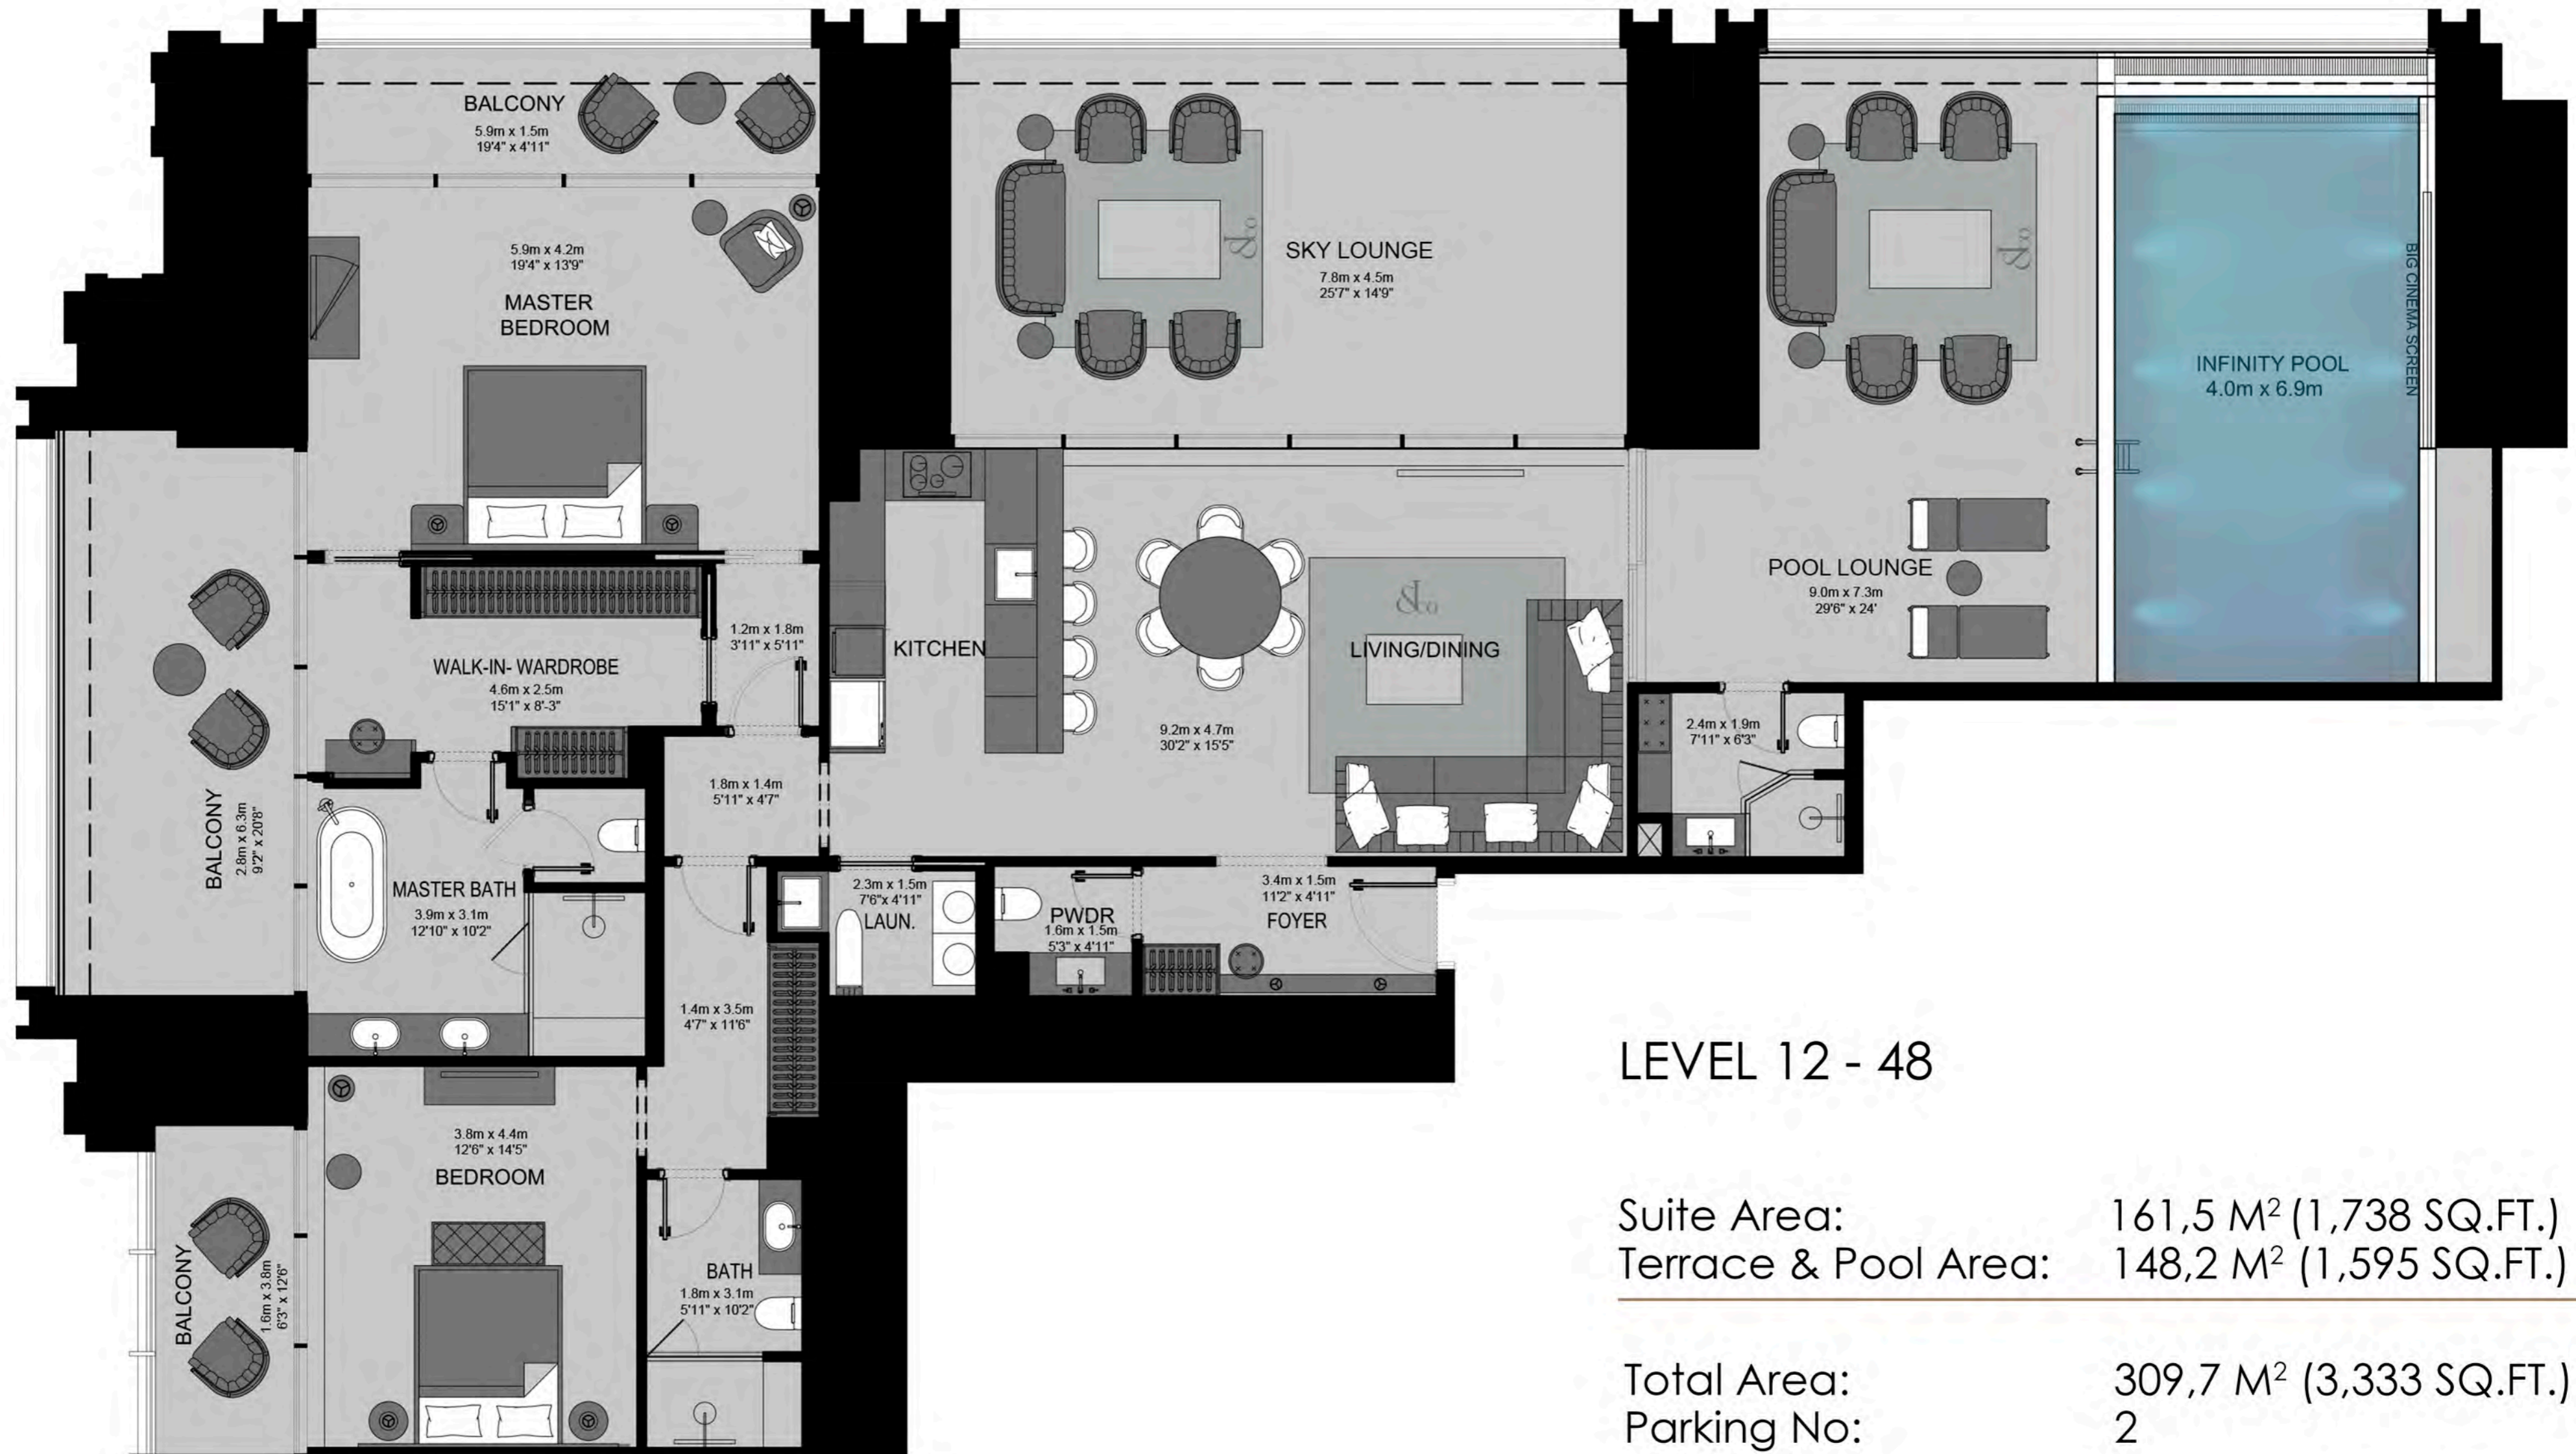

BURJ BINGHATTI
JACOB & CO
RESIDENCES

BURJ BINGHATTI
JACOB & CO
RESIDENCES

Emerald Villa

BURJ BINGHATTI
JACOB & CO
 RESIDENCES

2 Bedroom | 3 Bathroom | Infinity Pool

LEVEL 12 - 48

Suite Area: 161,5 M² (1,738 SQ.FT.)
 Terrace & Pool Area: 148,2 M² (1,595 SQ.FT.)