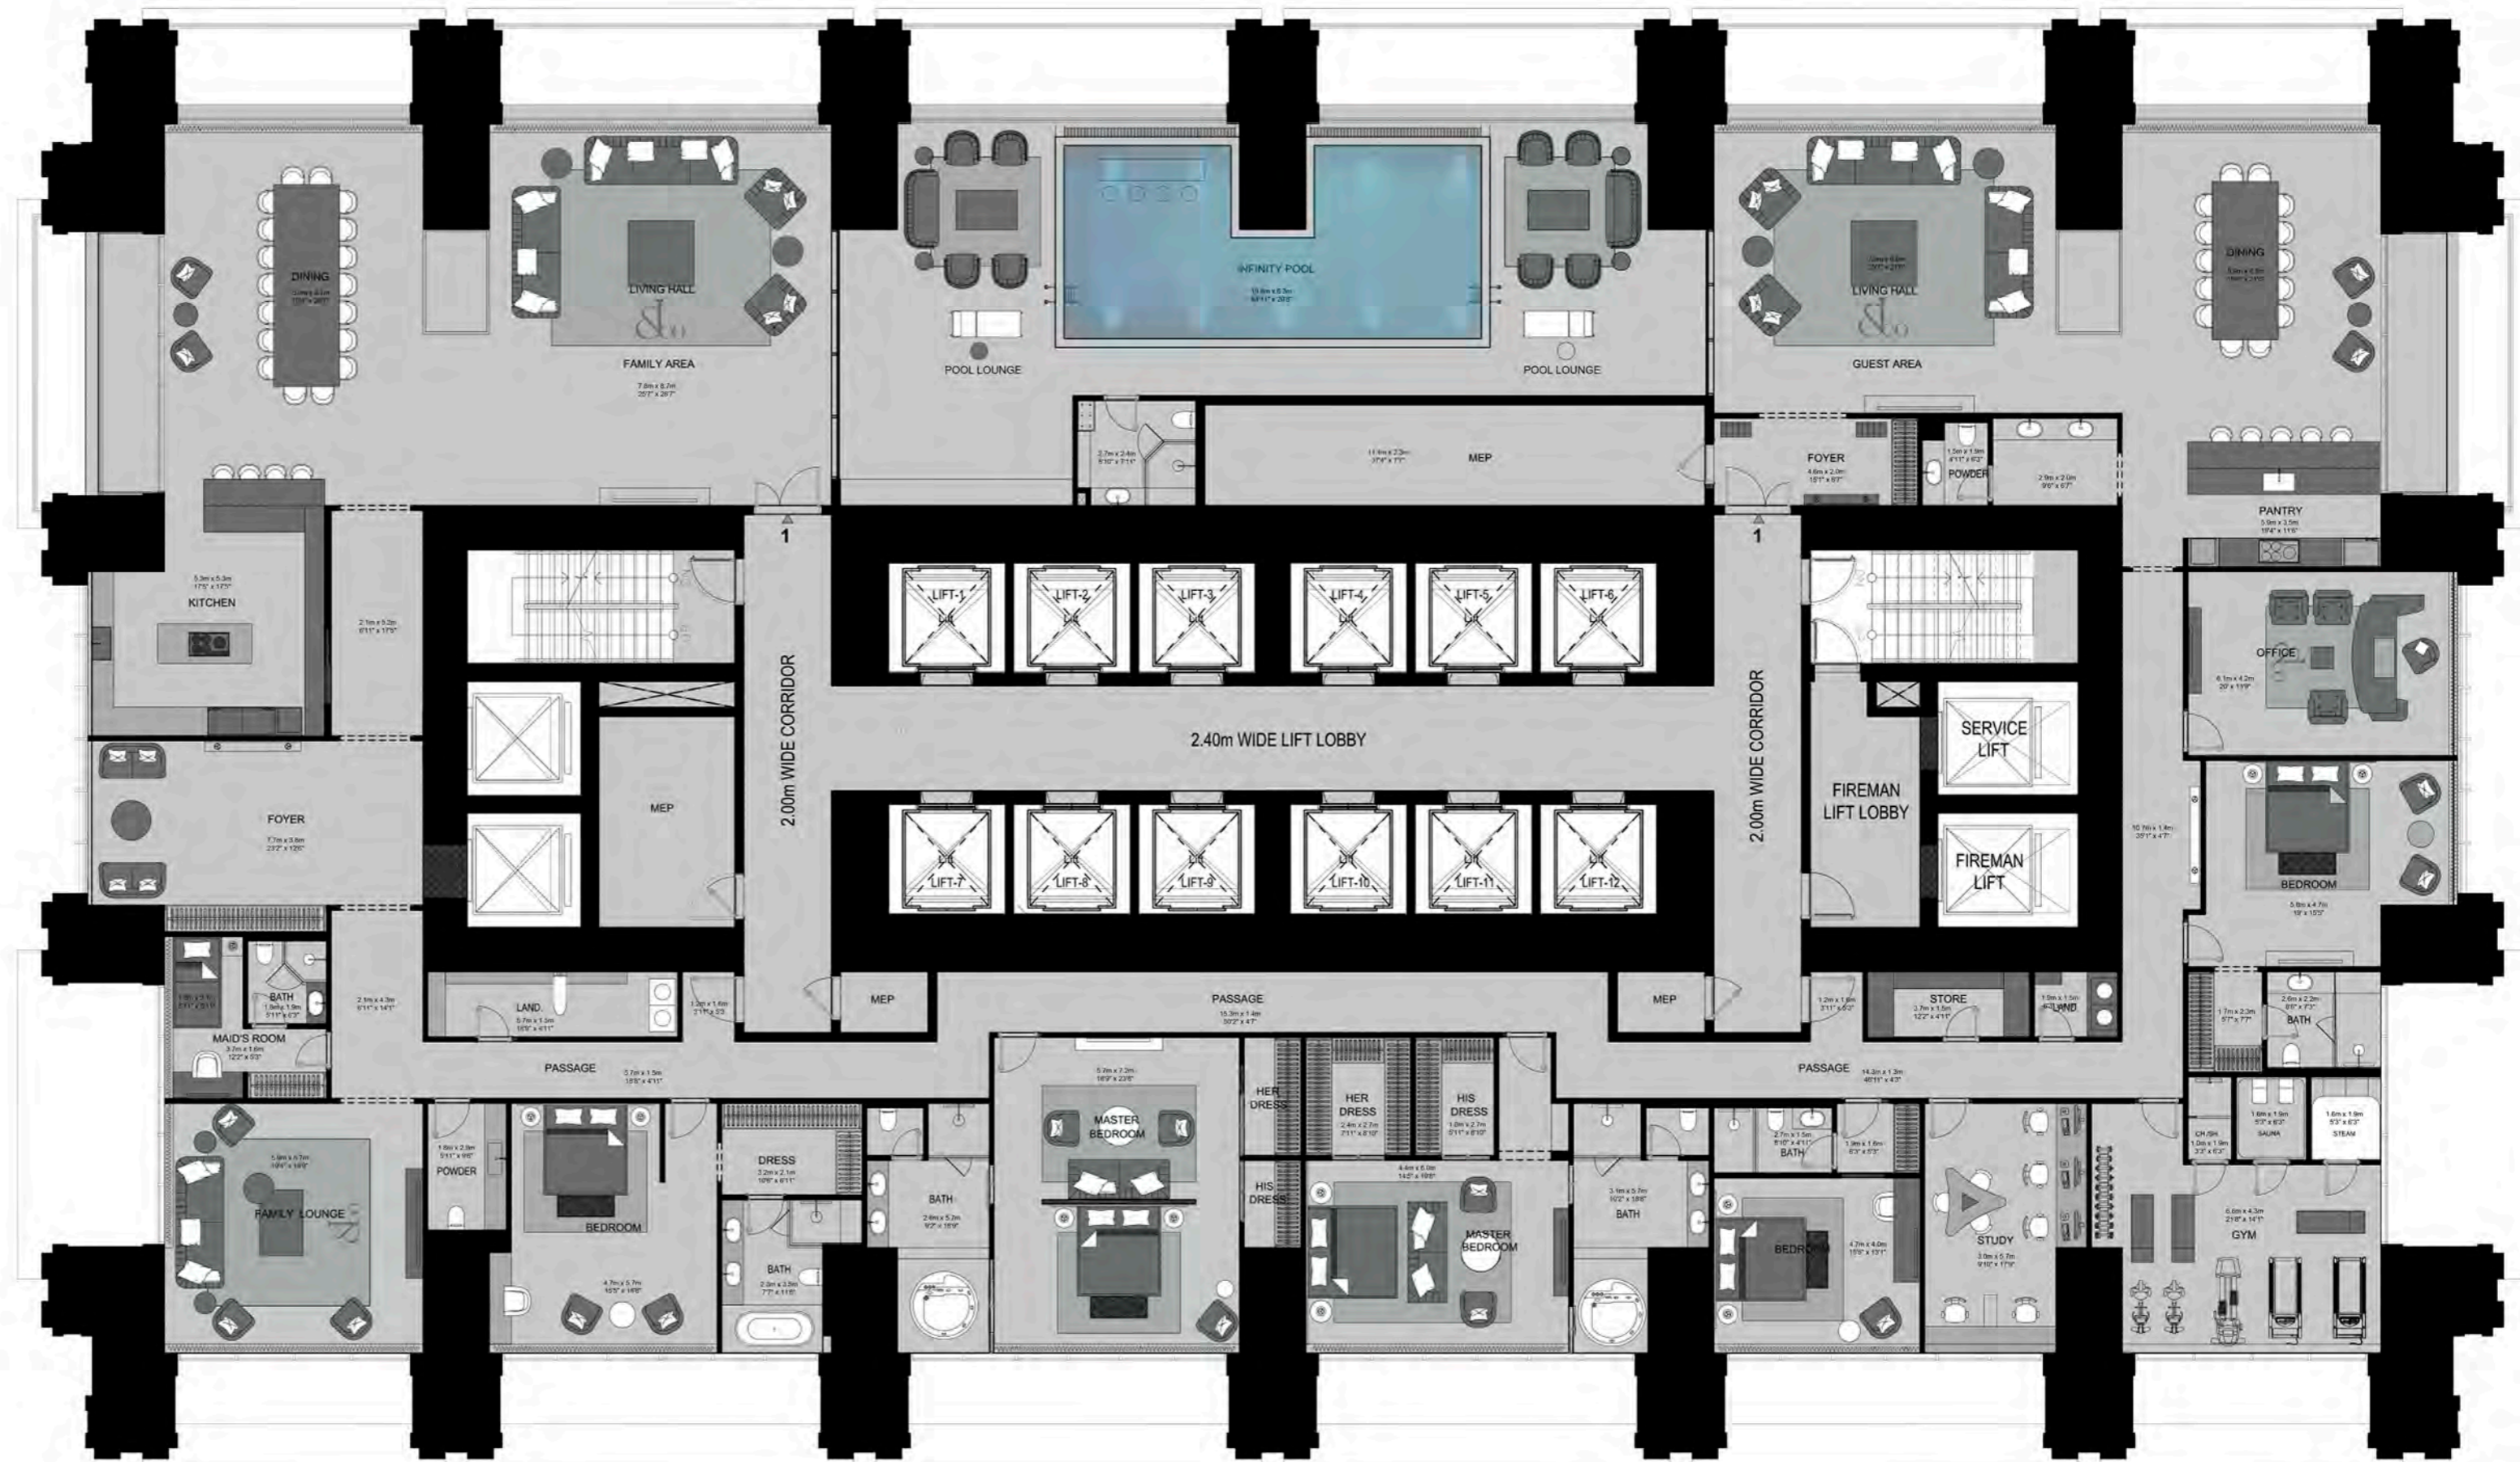

BURJ BINGHATTI
JACOB & CO
RESIDENCES

Astronomia Sky Mansion Penthouse

BURJ BINGHATTI
JACOB & CO
 RESIDENCES

5 Bedroom | 7 Bathroom | Infinity Pool

LEVEL 100 - 101

Suite Area: 956,0 M² (10,290 SQ.FT.)
 Terrace & Pool Area: 140,9 M² (1,517 SQ.FT.)