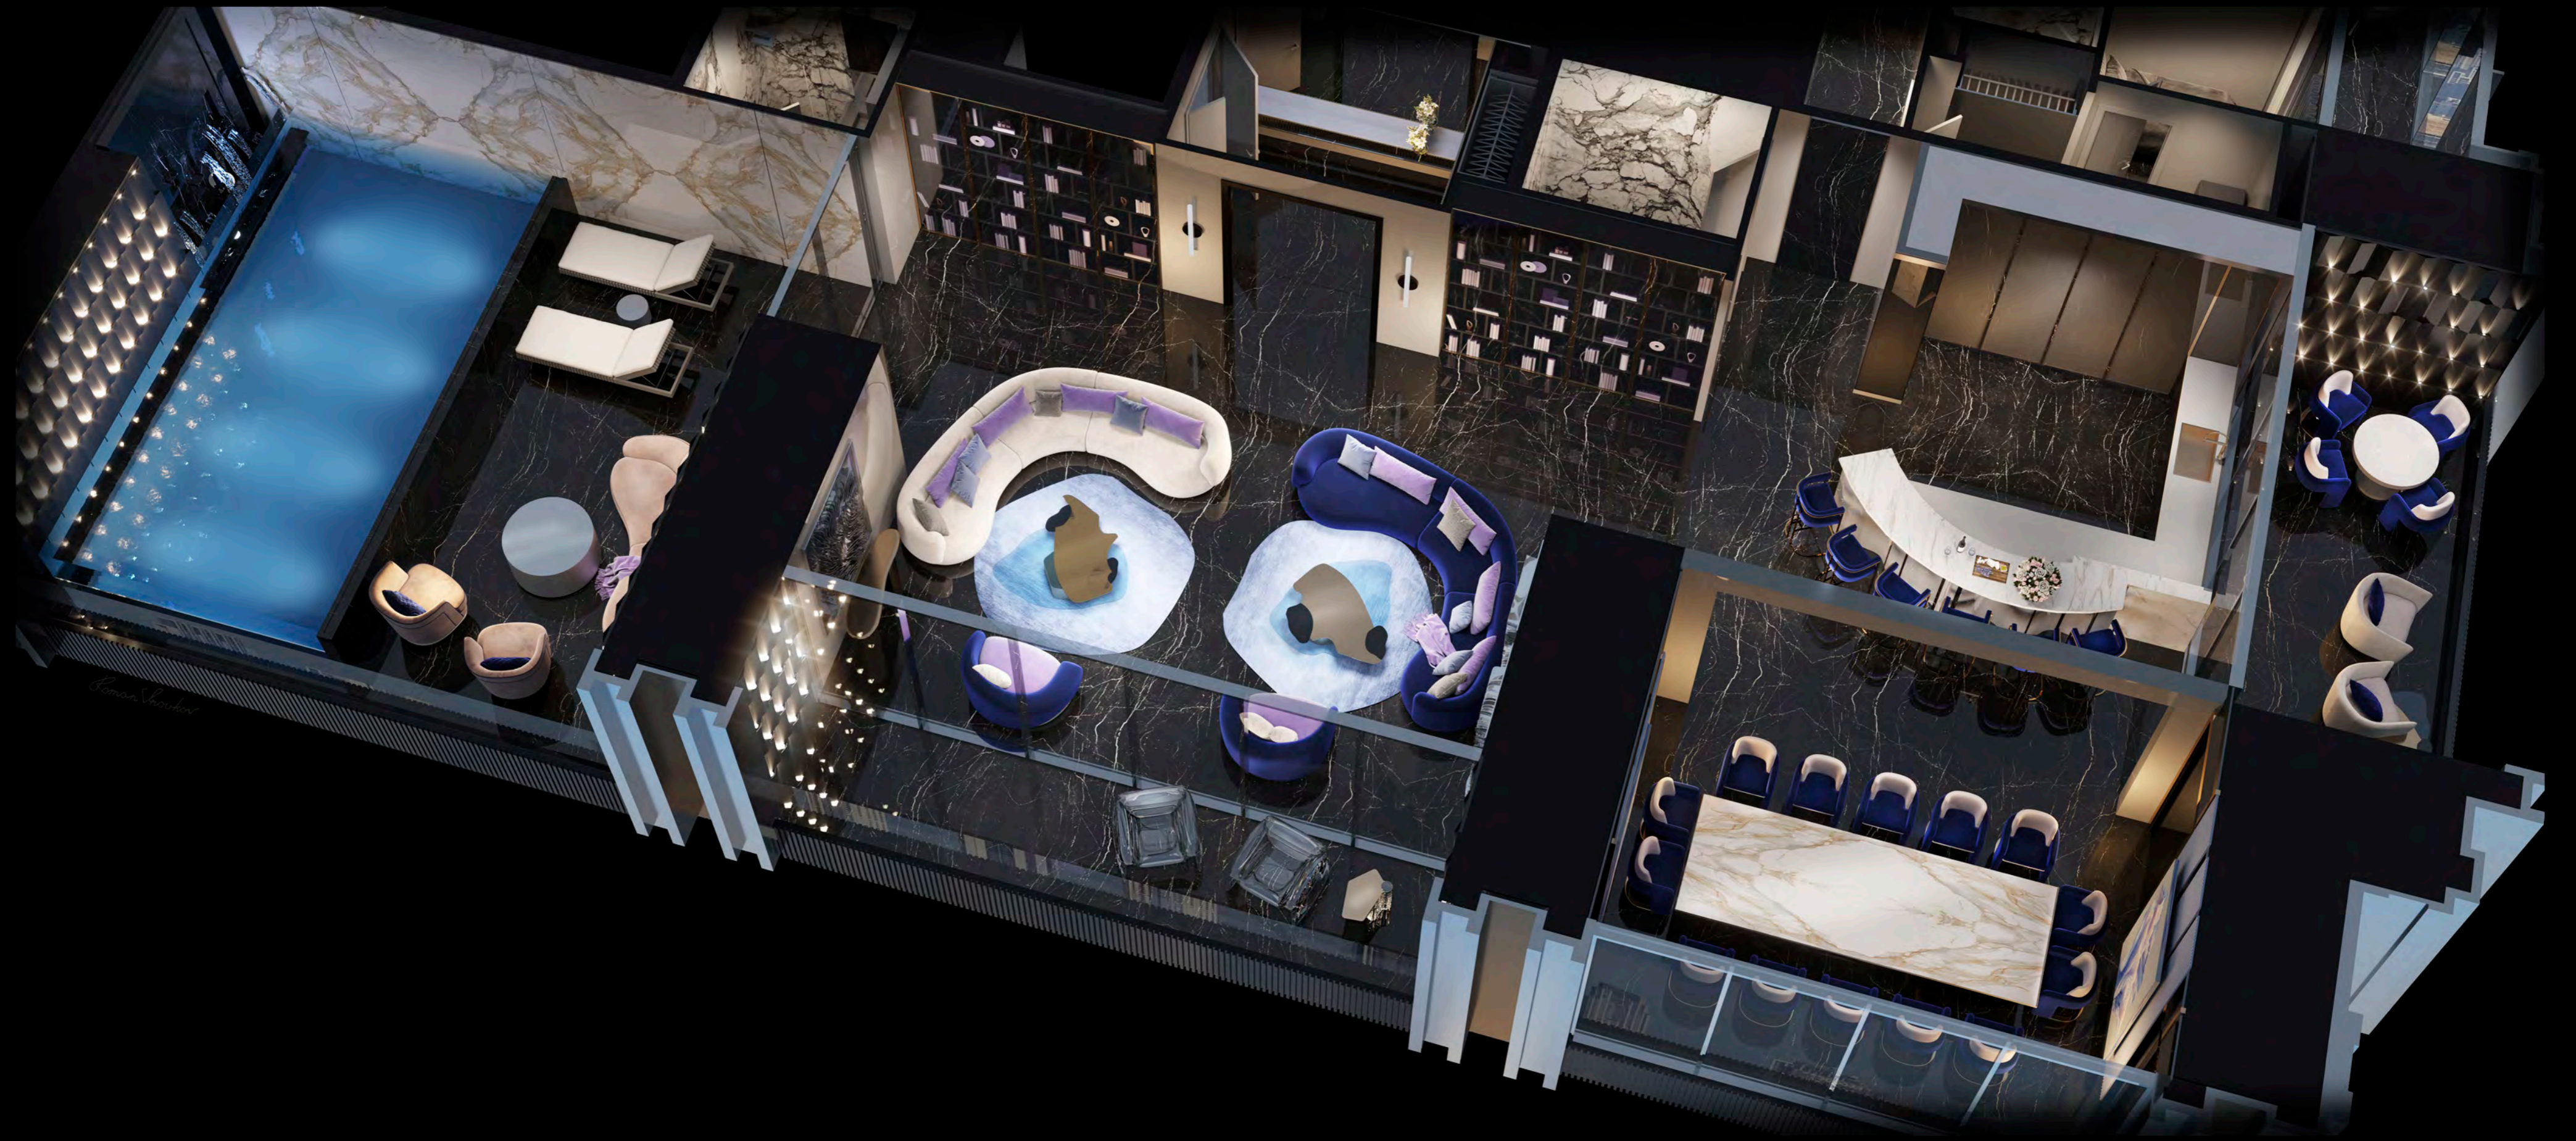

BURJ BINGHATTI
JACOB & CO
RESIDENCES