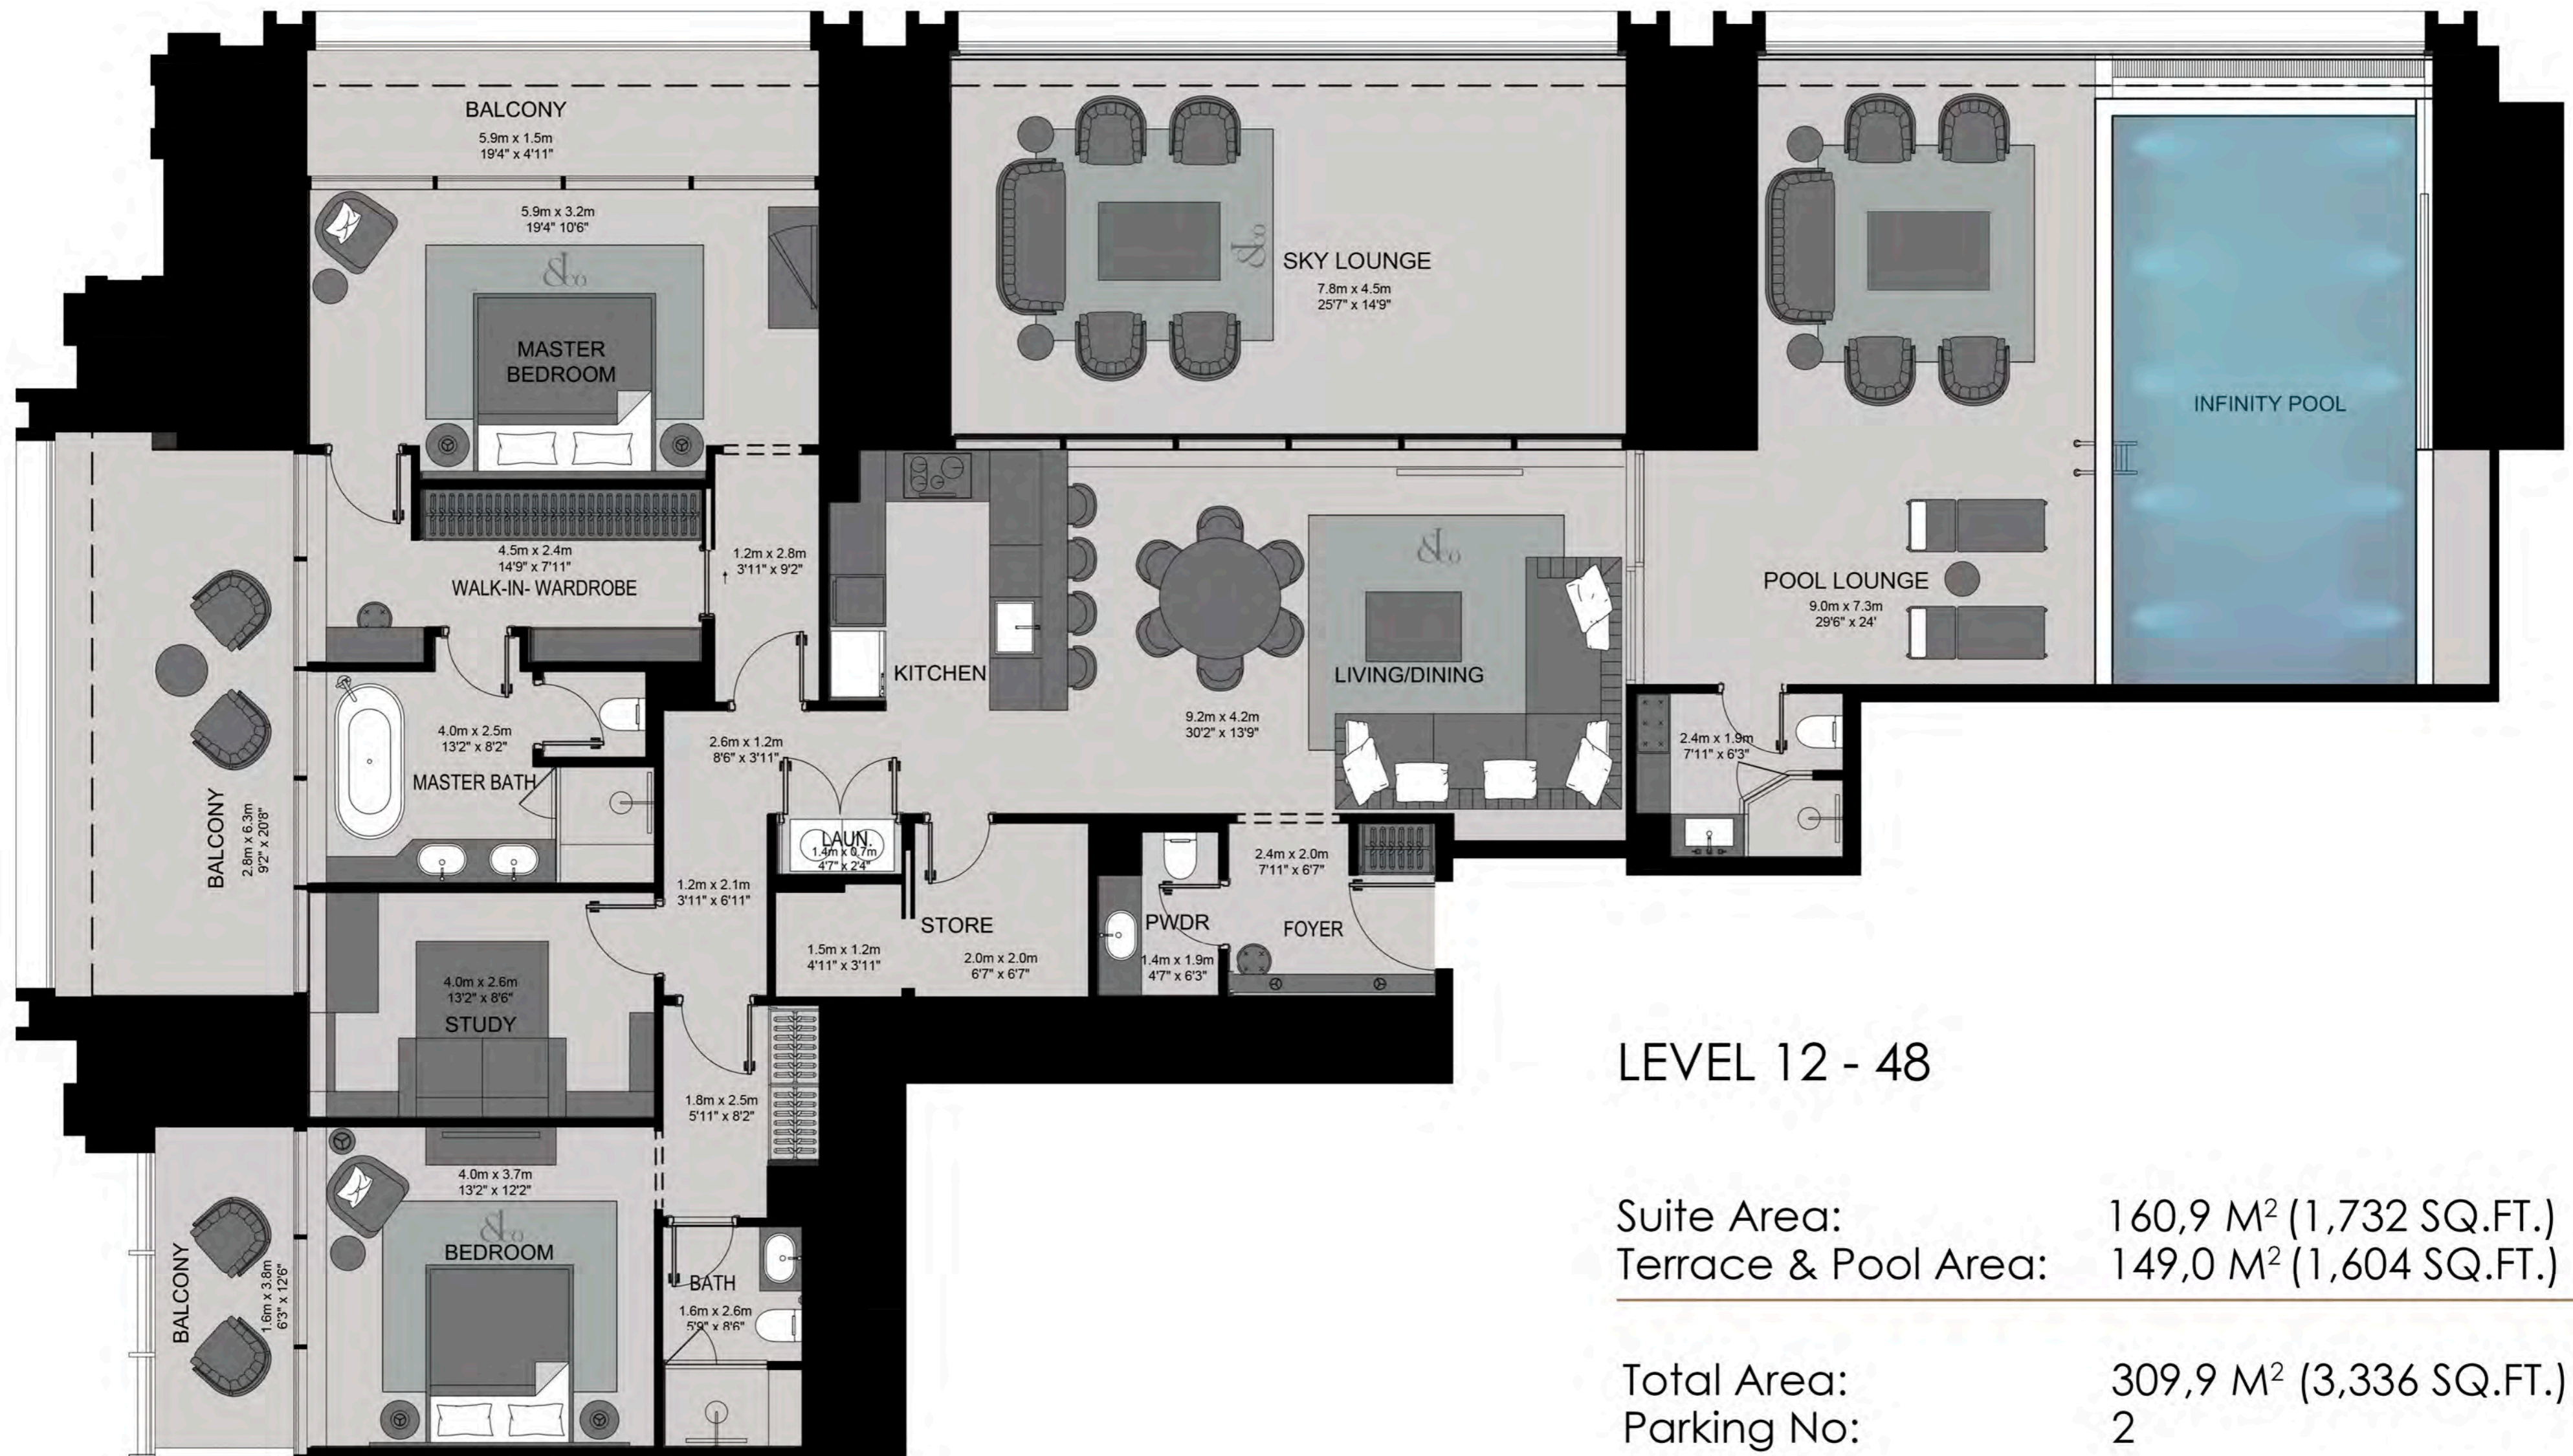

BURJ BINGHATTI
JACOB & CO
RESIDENCES

BURJ BINGHATTI
JACOB & CO
RESIDENCES

Arial view of Emerald Villa

Sapphire Villa

BURJ BINGHATTI
JACOB & CO
 R E S I D E N C E S

2.5 Bedroom | 3 Bathroom | Infinity Pool

BURJ BINGHATTI
JACOB & CO
RESIDENCES