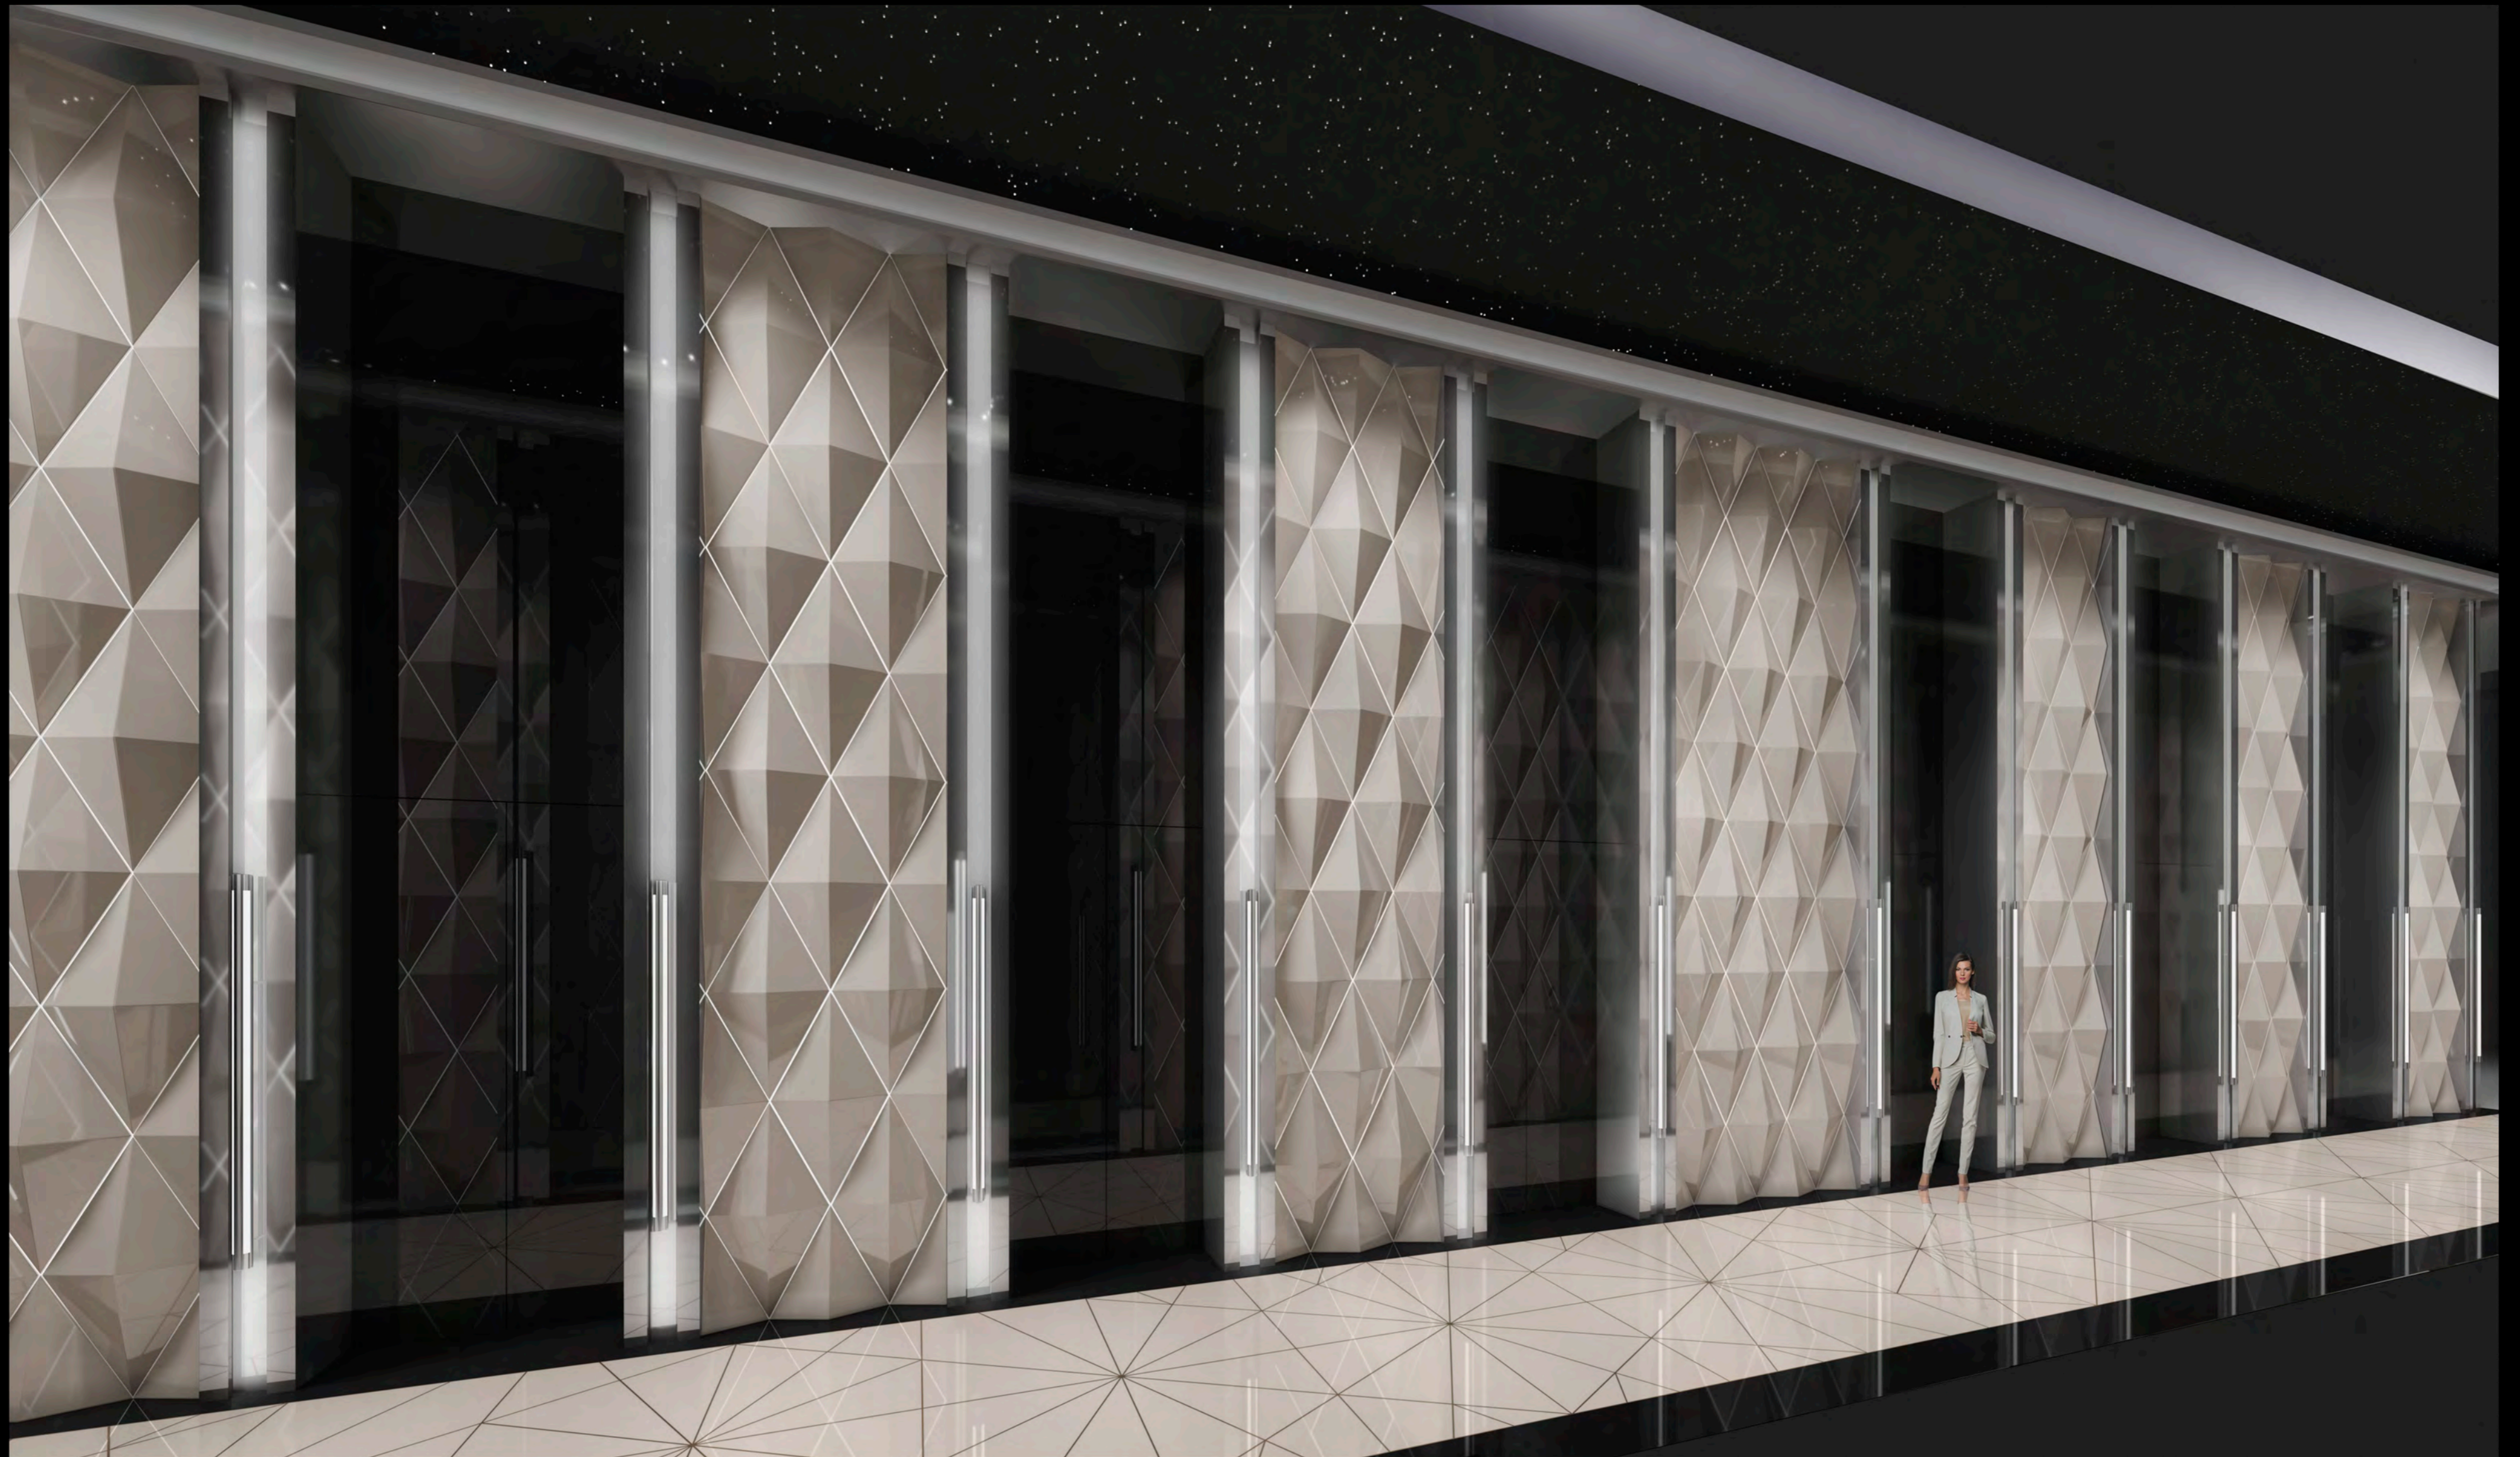

BURJ BINGHATTI
JACOB & CO
RESIDENCES