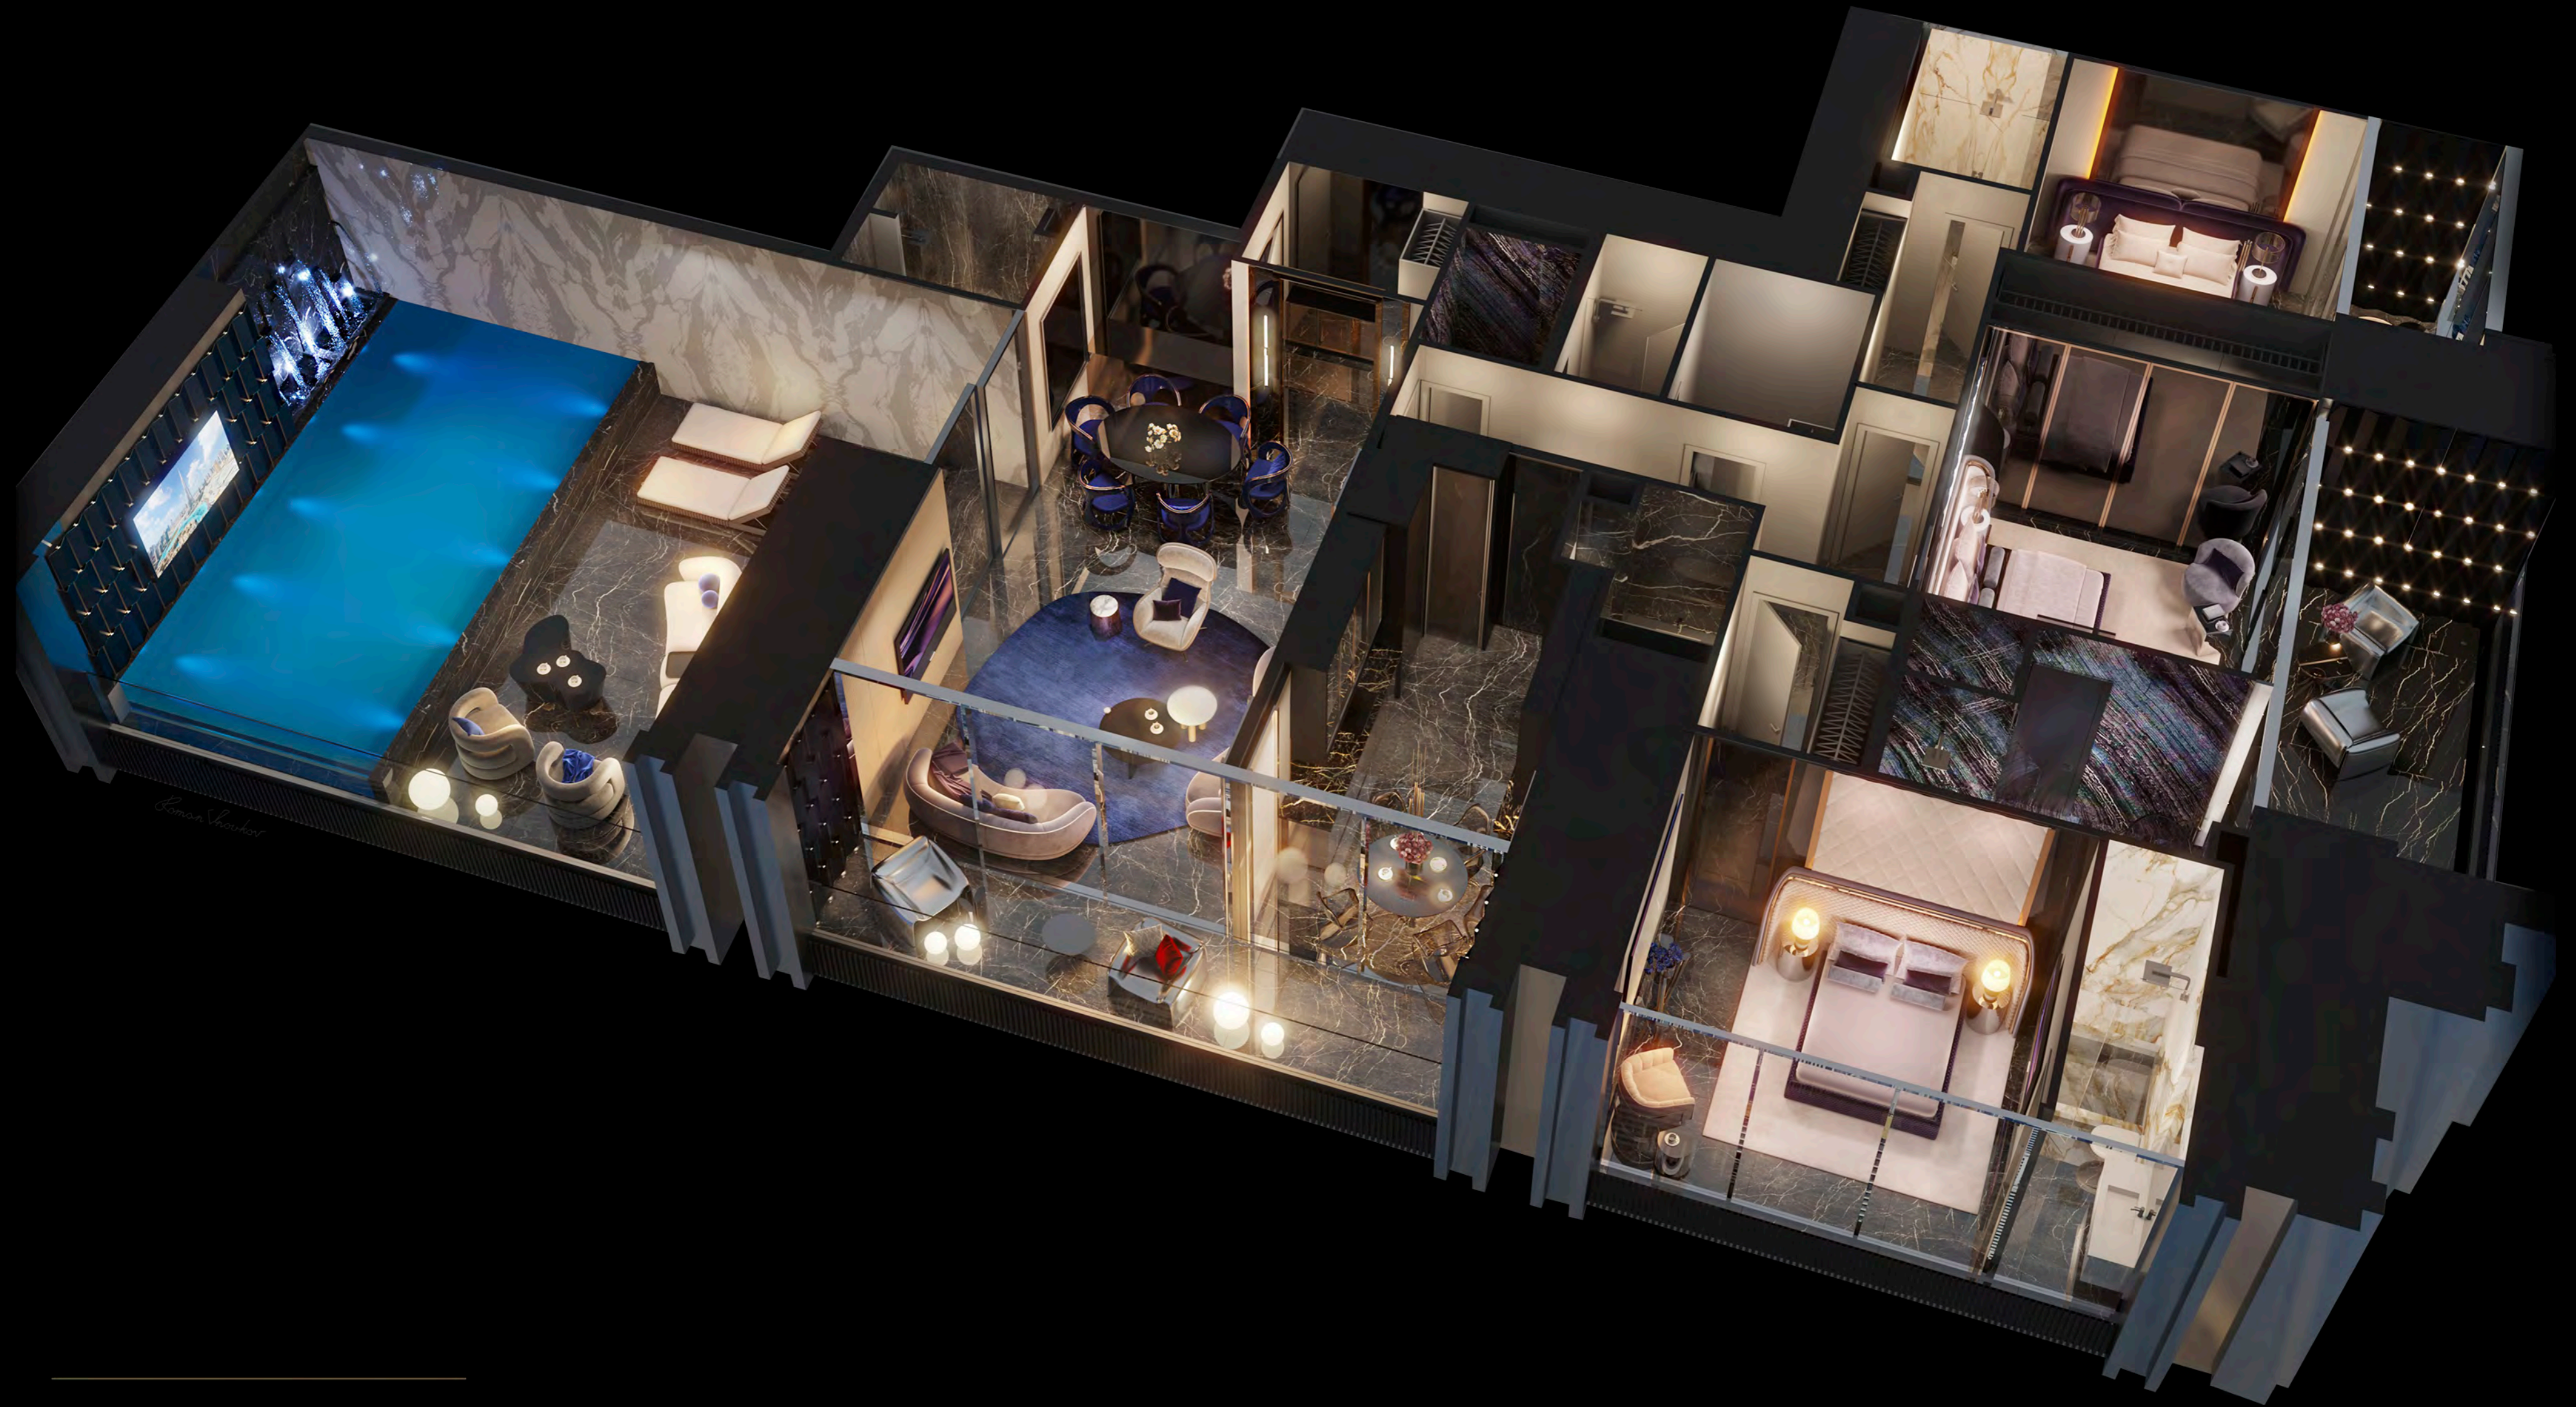

BURJ BINGHATTI
JACOB & CO
RESIDENCES

Aerial view of Ruby Villa