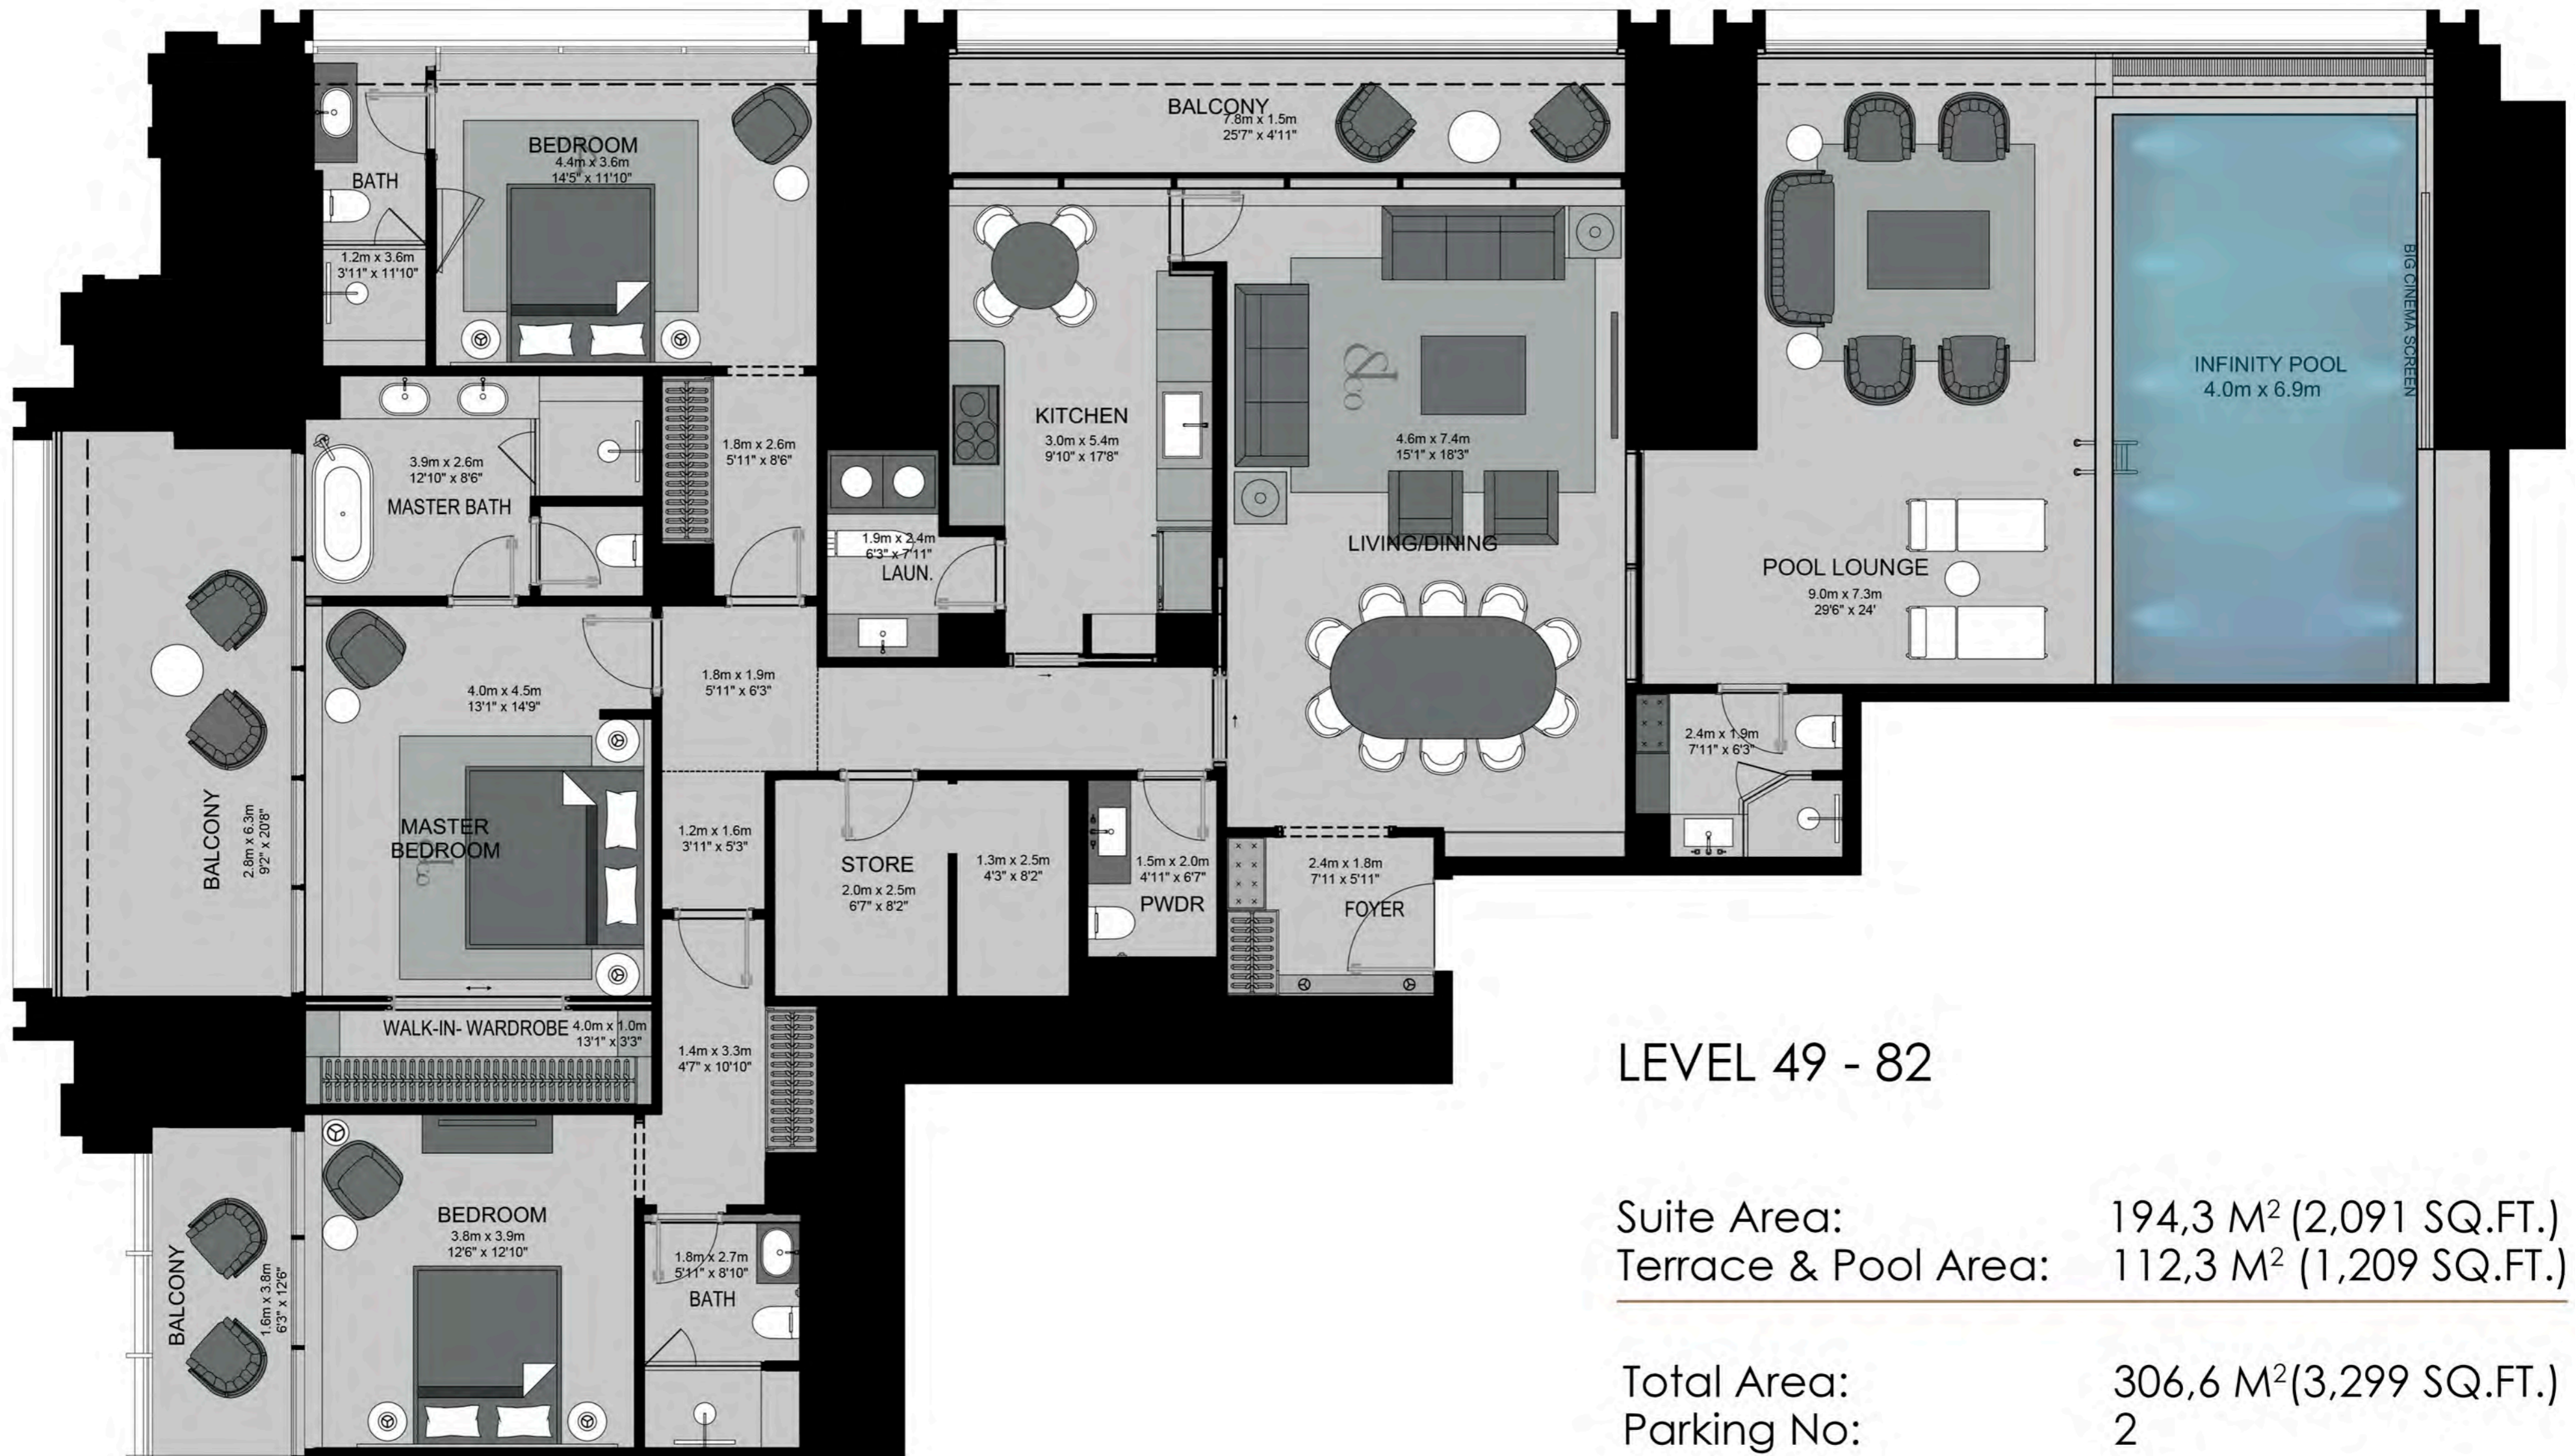

BURJ BINGHATTI
JACOB & CO
RESIDENCES

Arial view of Sapphire Villa

Ruby Villa

BURJ BINGHATTI
JACOB & CO
RESIDENCES

3 Bedroom | 4 Bathroom | Infinity Pool

LEVEL 49 - 82

Suite Area: 194,3 M² (2,091 SQ.FT.)
Terrace & Pool Area: 112,3 M² (1,209 SQ.FT.)