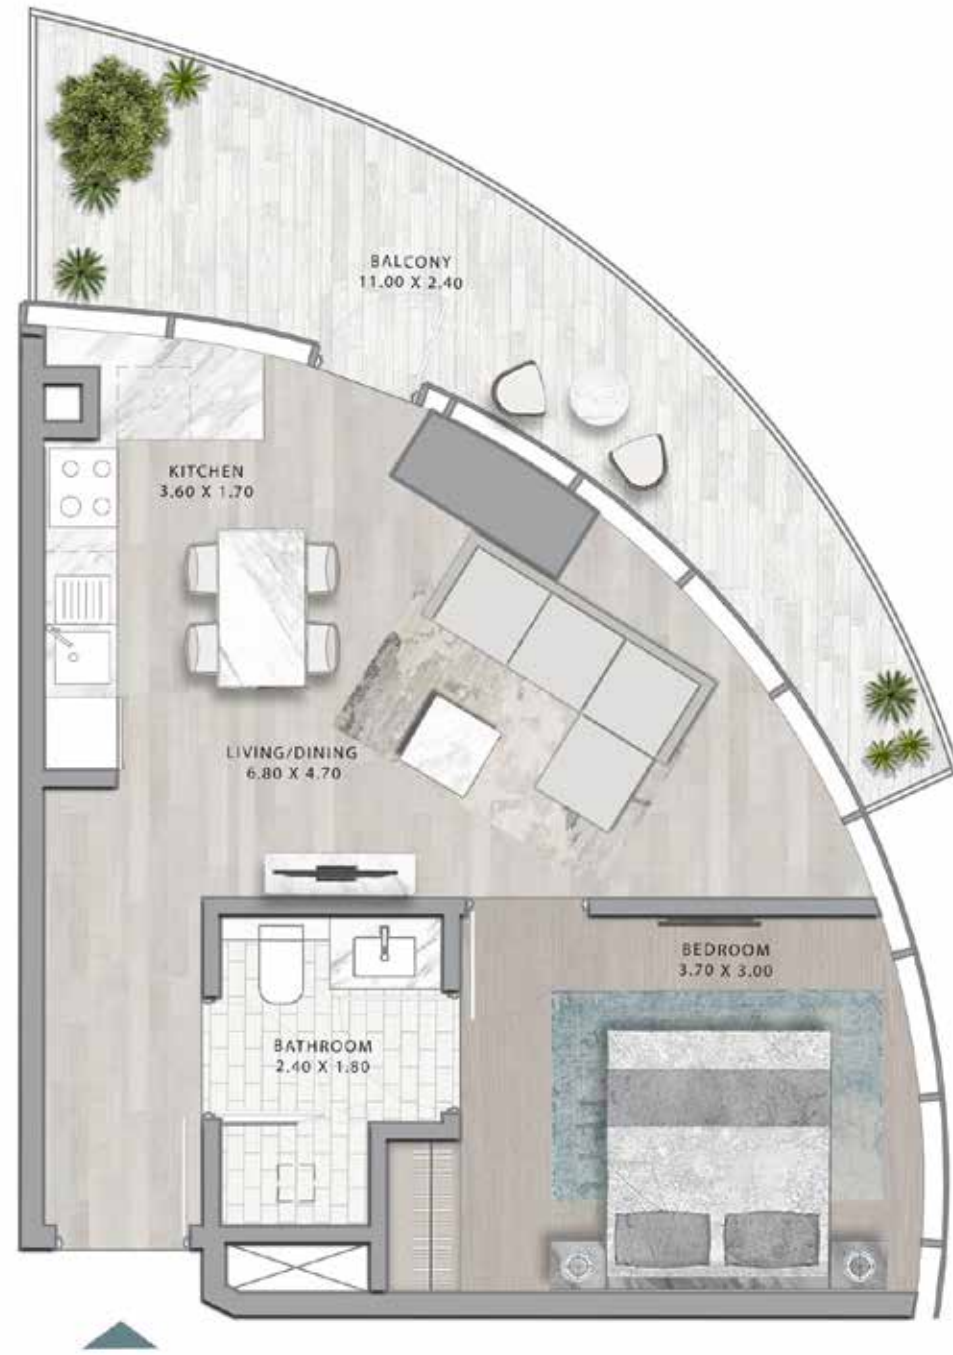

1-BEDROOM

TYPE E4