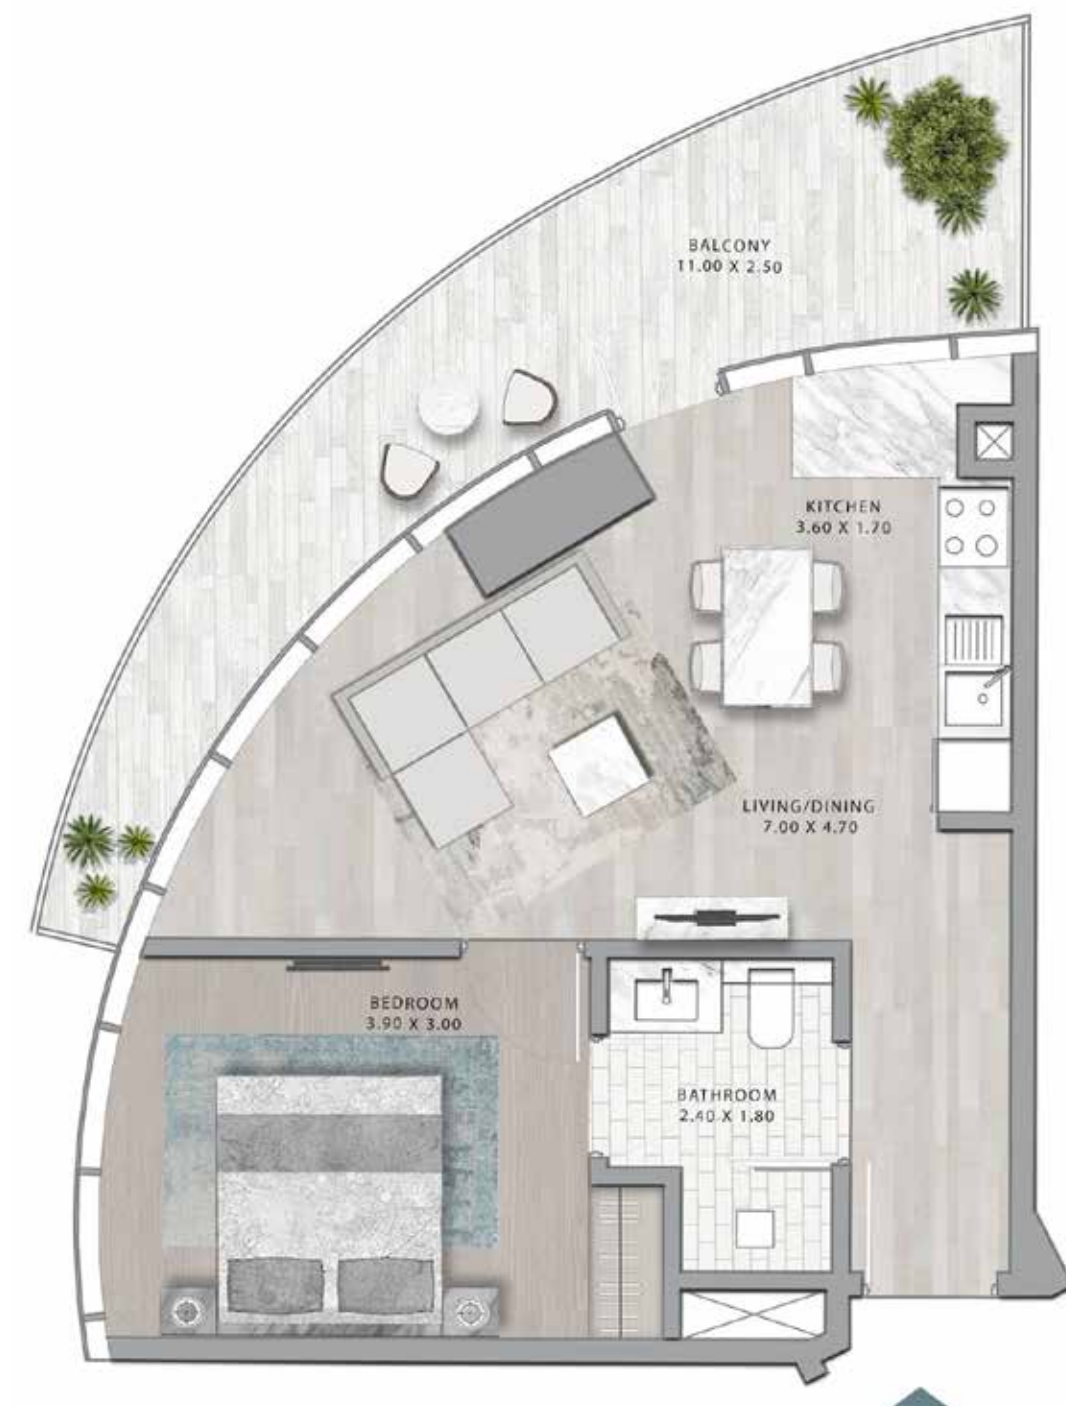

1-BEDROOM

TYPE E3

LEVEL 30

1-BEDROOM

TYPE E3-M

LEVEL 30

CANAL HEIGHTS 2 BY DE GRISOGONO

CANAL HEIGHTS 2 BY DE GRISOGONO