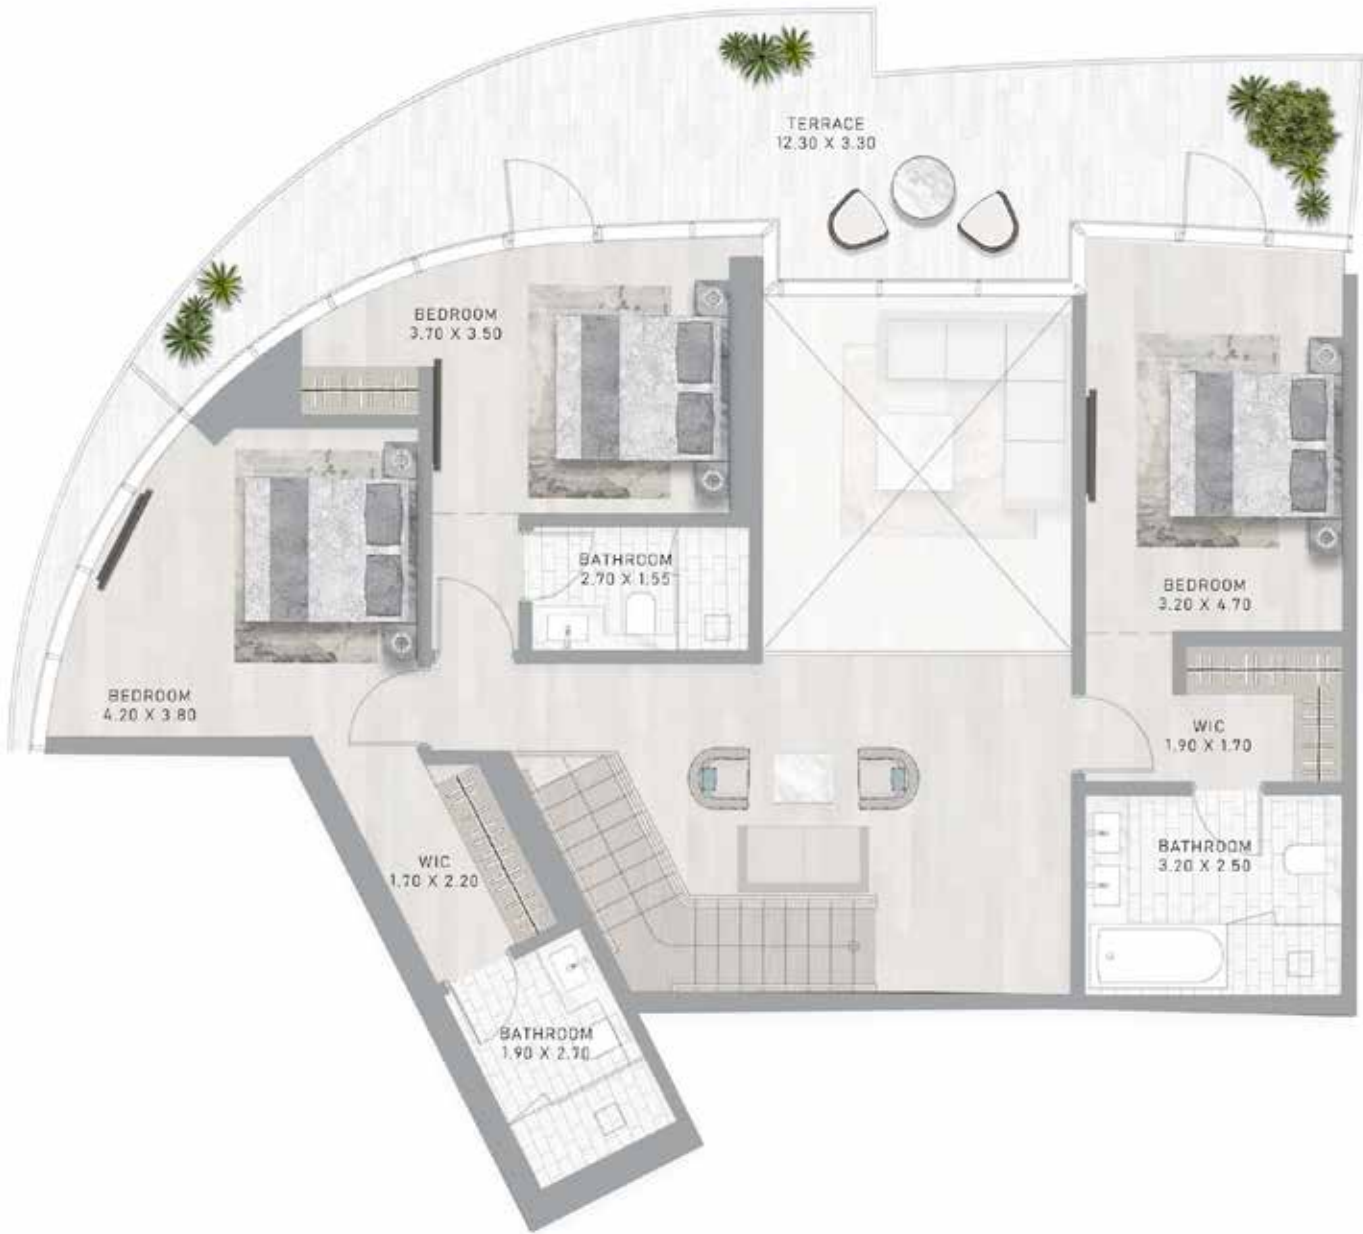

UPPER FLOOR

CANAL
HEIGHTS II
de GRISOGONO

CANAL
HEIGHTS II
de GRISOGONO