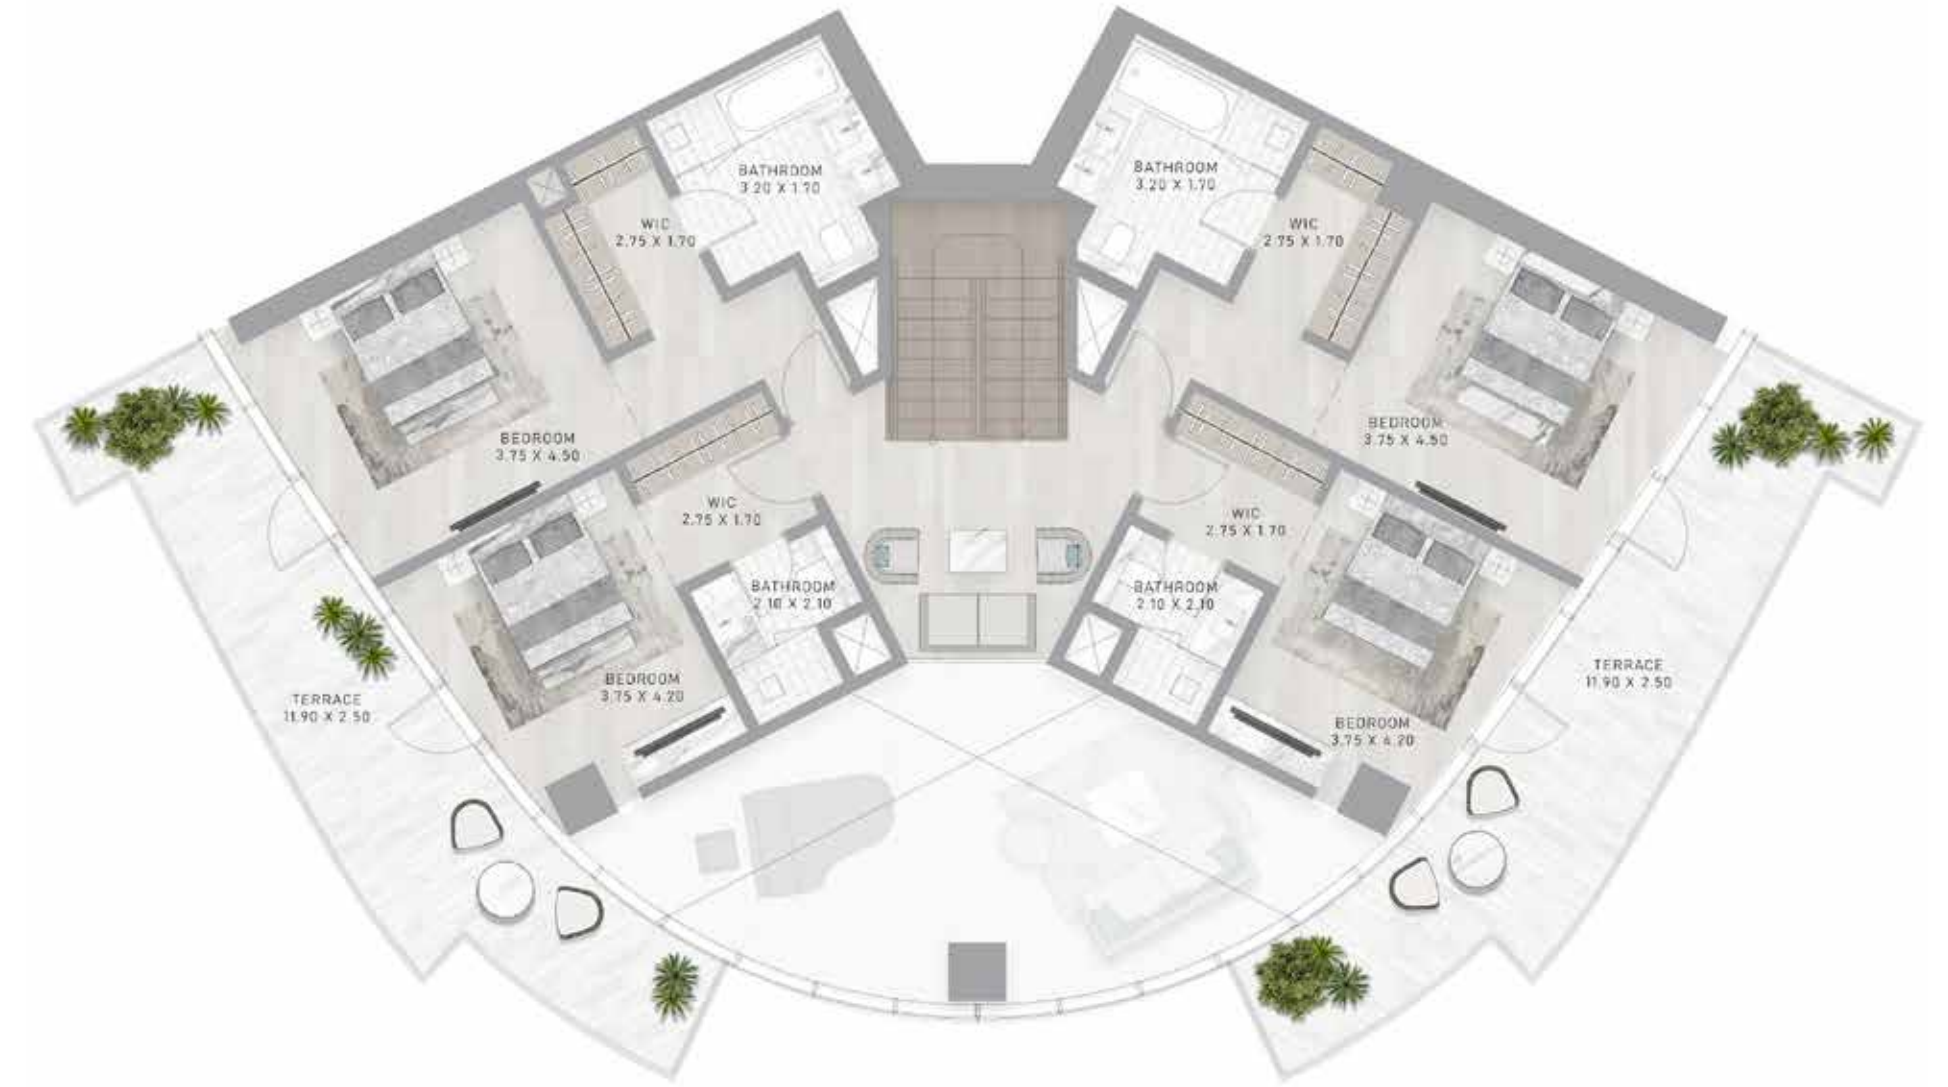

UPPER FLOOR

**CANAL
HEIGHTS II**
de GRISOGONO