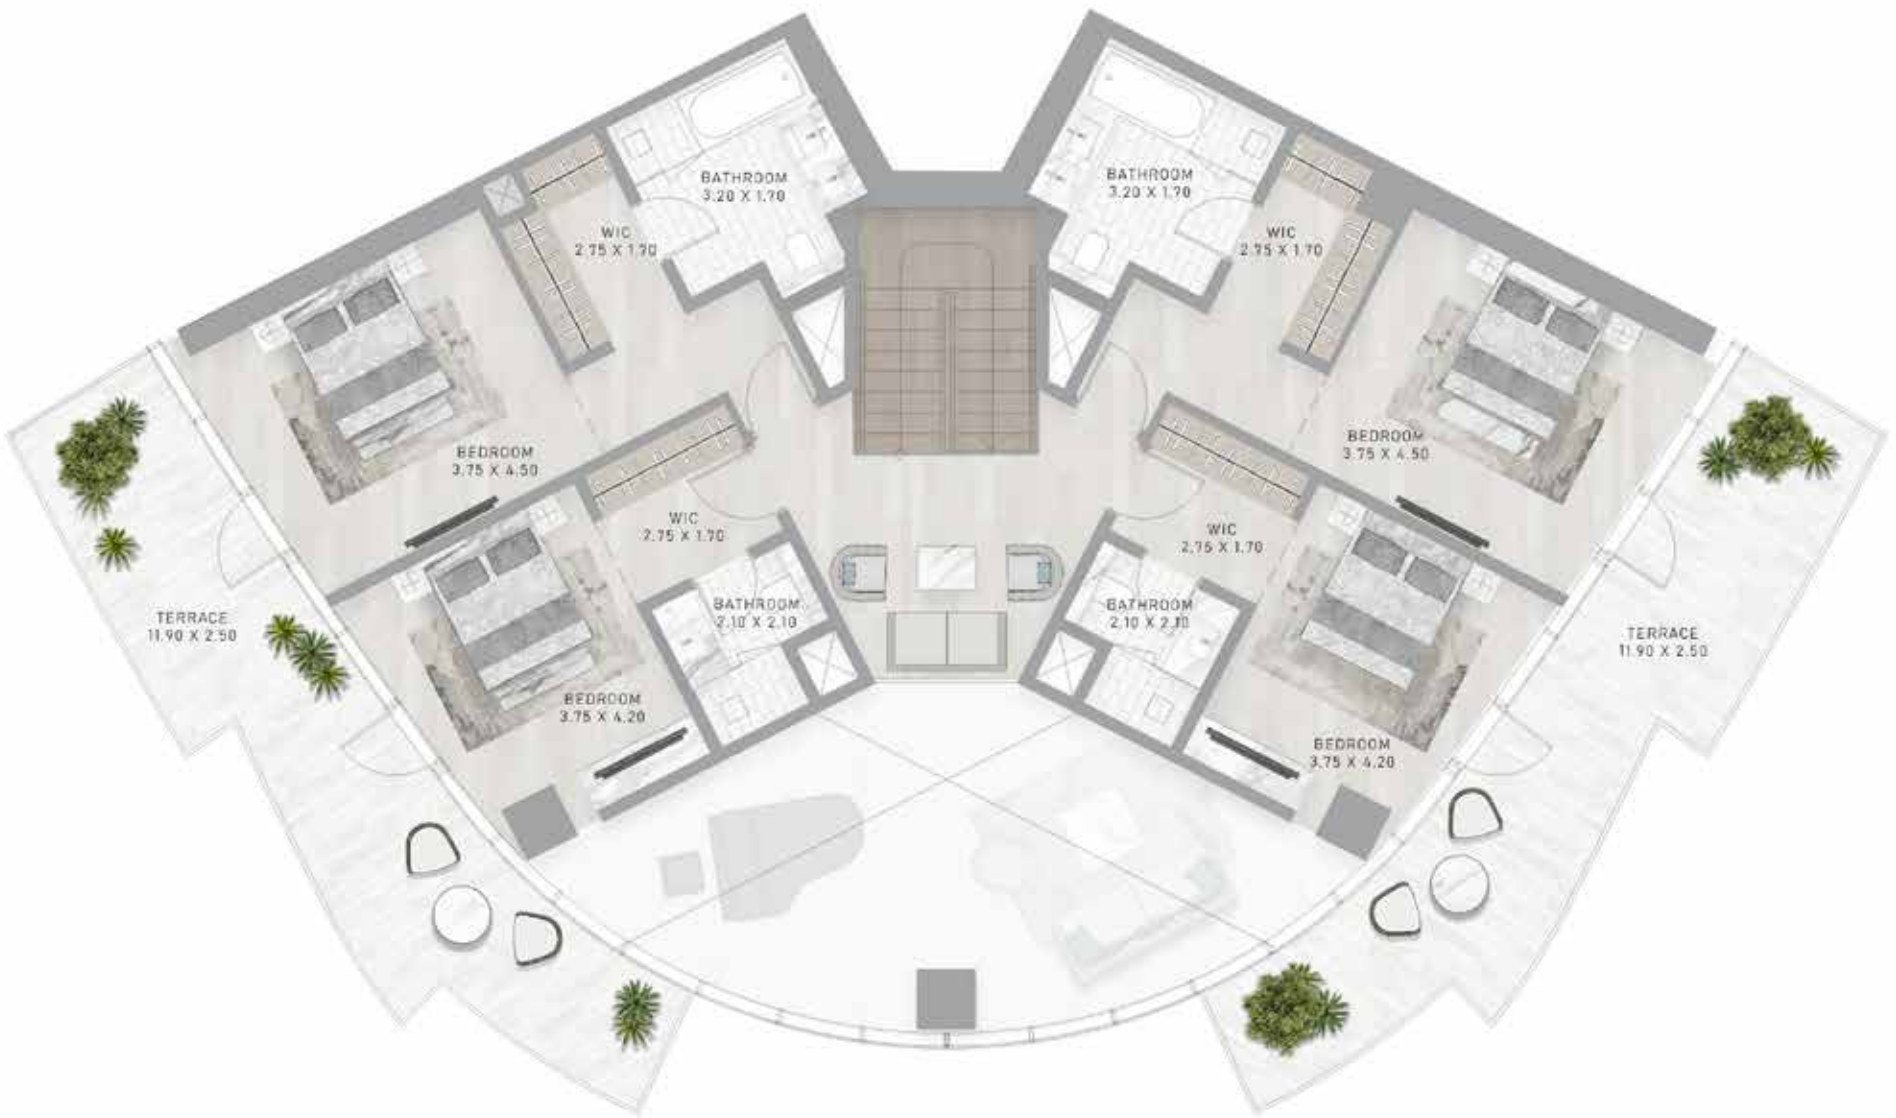

UPPER FLOOR

LEVELS 44

**CANAL
HEIGHTS II**
de GRISOGONO

4-BEDROOM SUPER LUXURY DUPLEX

TYPE A1

CANAL HEIGHTS 2 BY DE GRISOGONO

CANAL HEIGHTS 2 BY DE GRISOGONO

LOWER FLOOR