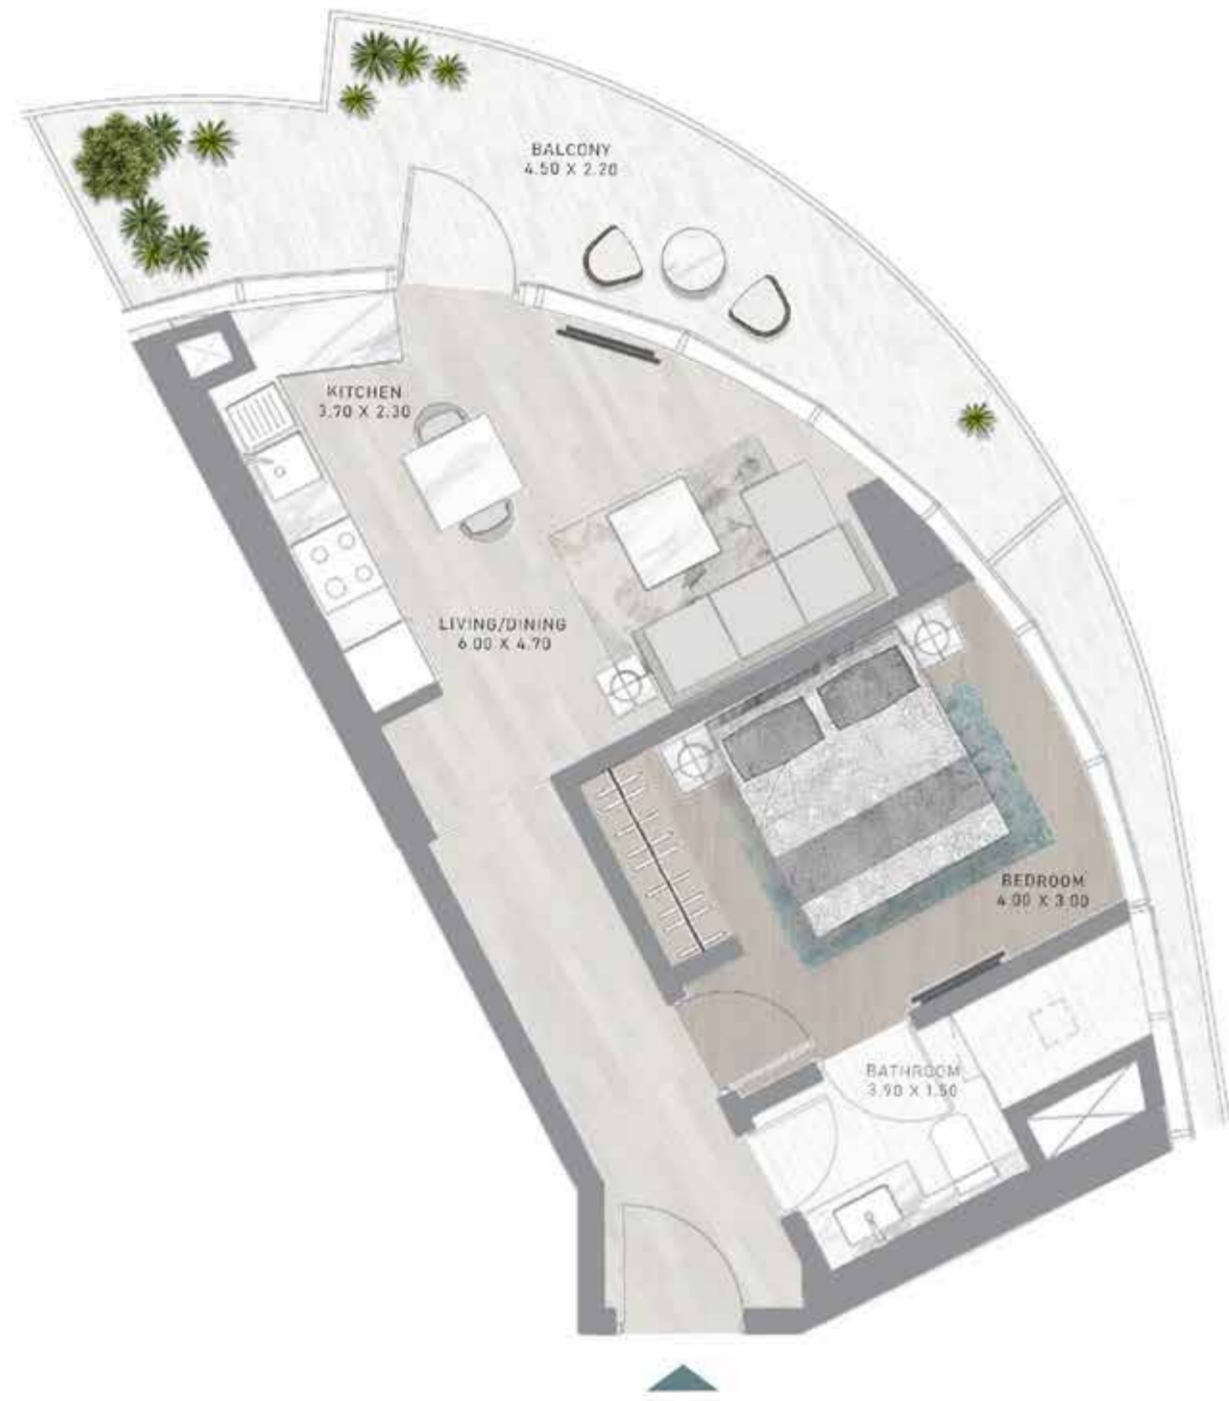

1-BEDROOM

TYPE A17

1-BEDROOM

TYPE A17-M