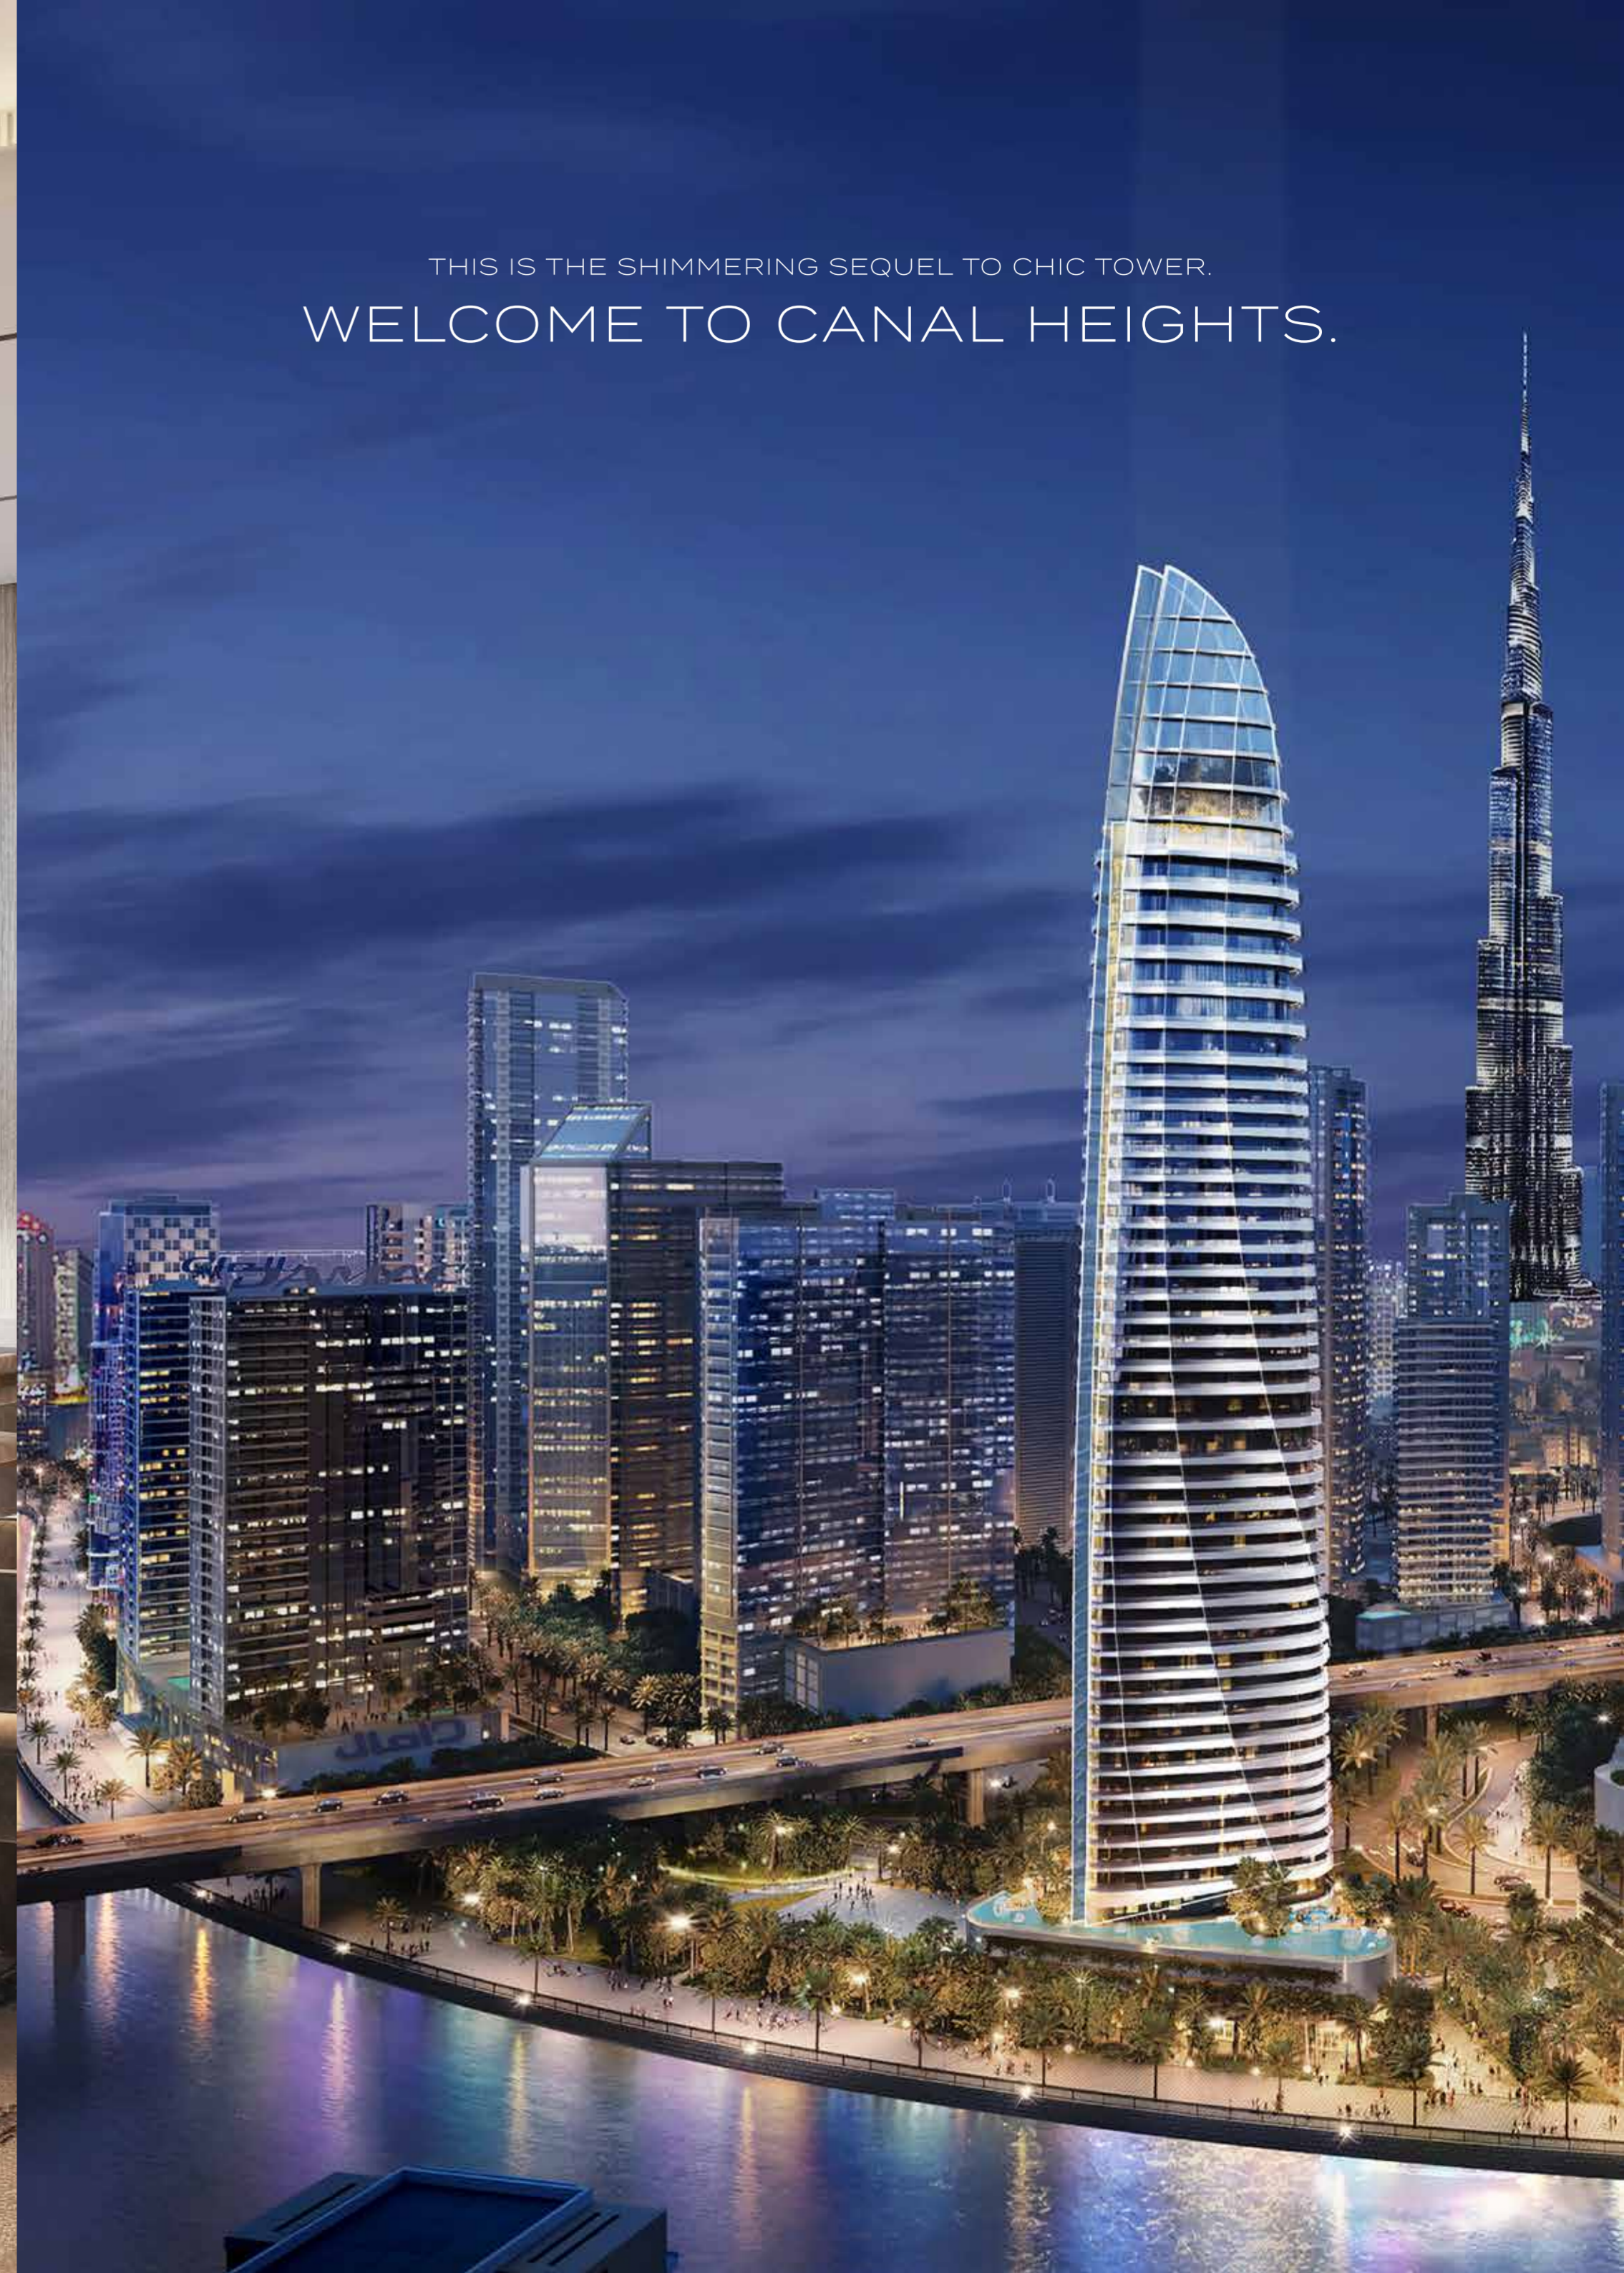

DAMAC

CANAL
HEIGHTS

de GRISOGONO

A CENTURIES-OLD
TREASURE TRANSFORMED.

A PEARL SO RARE, LIKE
A BLUE MOON RISING
FROM THE OCEAN.

NOW, A GLITTERING,
MULTIFACETED
LIFESTYLE AWAITS.

THIS IS THE SHIMMERING SEQUEL TO CHIC TOWER.
WELCOME TO CANAL HEIGHTS.

LUXURIOUS WATERFRONT LIVING

AN EXQUISITELY LUSTROUS PROPERTY BESIDE THE DUBAI CANAL
THAT STANDS OUT AND FEELS RIGHT AT HOME.
CANAL HEIGHTS EMBODIES THE BEAUTY AND PERFECTION OF ONE
OF NATURE'S MOST WONDROUS CREATIONS...THE BLUE PEARL.