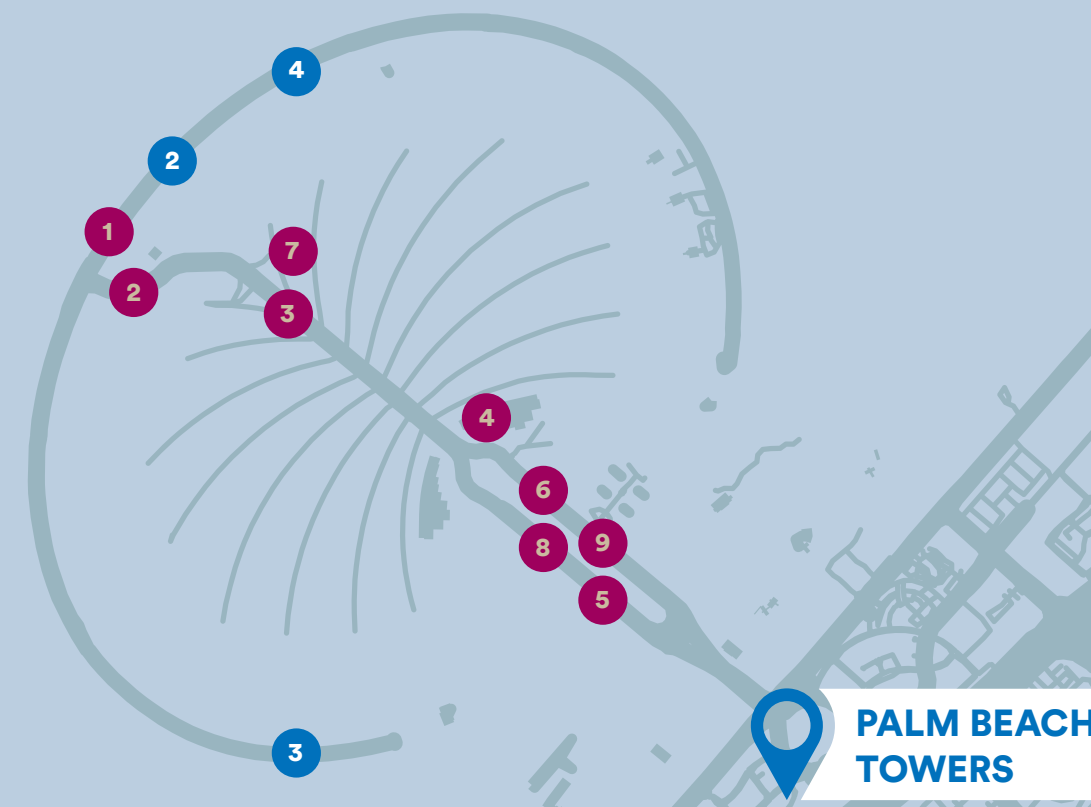

The Palm Beach Towers is located at the entrance of Palm Jumeirah, right in the middle of one the most exciting and vibrant areas of the city. Enjoy the freedom of taking a sunny stroll to some of the most renowned restaurants or spend a day shopping at luxury retail brands that you love; at the Palm Beach Towers, the memorable is never too far away. You are also connected to the entire city with both tram and monorail access, making it easy to take in experiences across the city, no matter where they may be.

Dining & Entertainment

- 1 Atlantis, The Palm
- 2 WHITE Beach Dubai
- 3 Social District
- 4 Nakheel Mall
- 5 Palm West Beach
- 6 Club Vista Marie
- 7 The Pointe
- 8 The View
- 9 St. Regis

Experiences

- 1 Marina Beach
- 2 Aquaventure Water Park
- 3 Palm Jumeirah Corniche
- 4 Dolphin Bay

Convenience

- Supermarkets
- Tram Access
- Metro Access