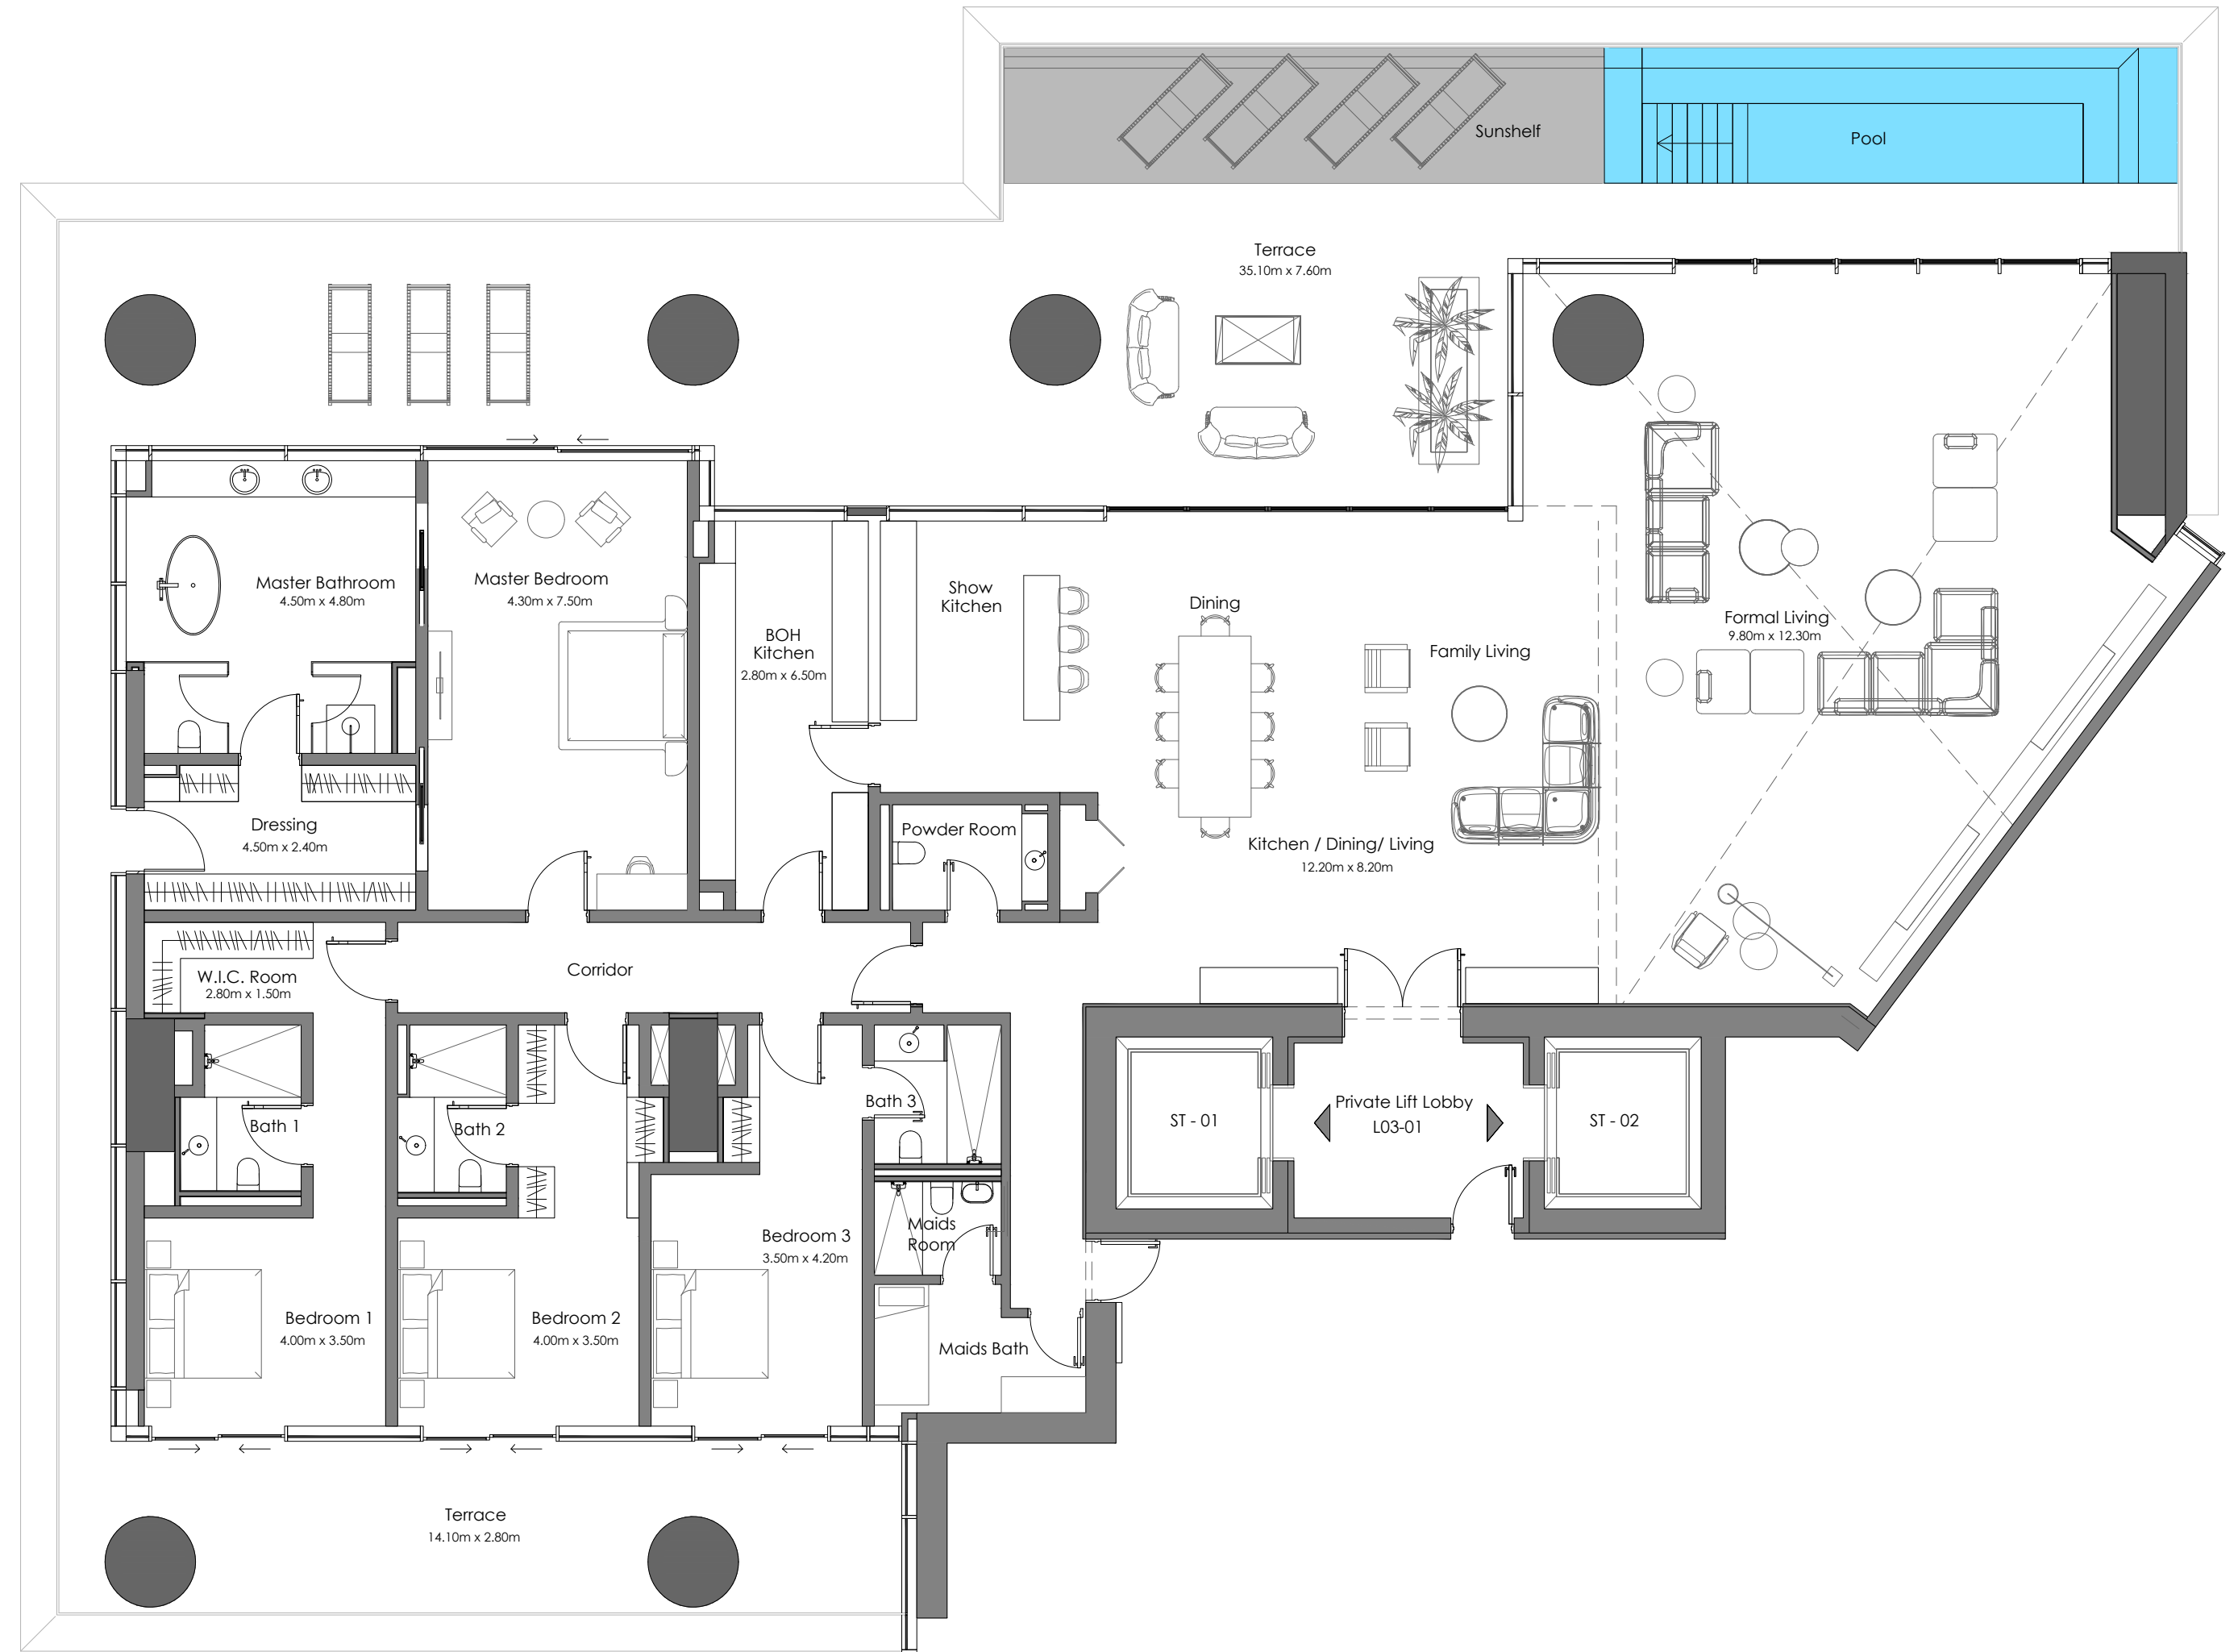

MARINA RESIDENCES

4 Bedrooms Double Height Living with Pool
4 Parking spaces

Residence Area:	4,891.98 sq.ft	454.48 sq.m
Terrace Area:	2,476.13 sq.ft	230.04 sq.m
Total Area:	7,368.11 sq.ft	684.52 sq.m

Marasi Marina

Burj Khalifa