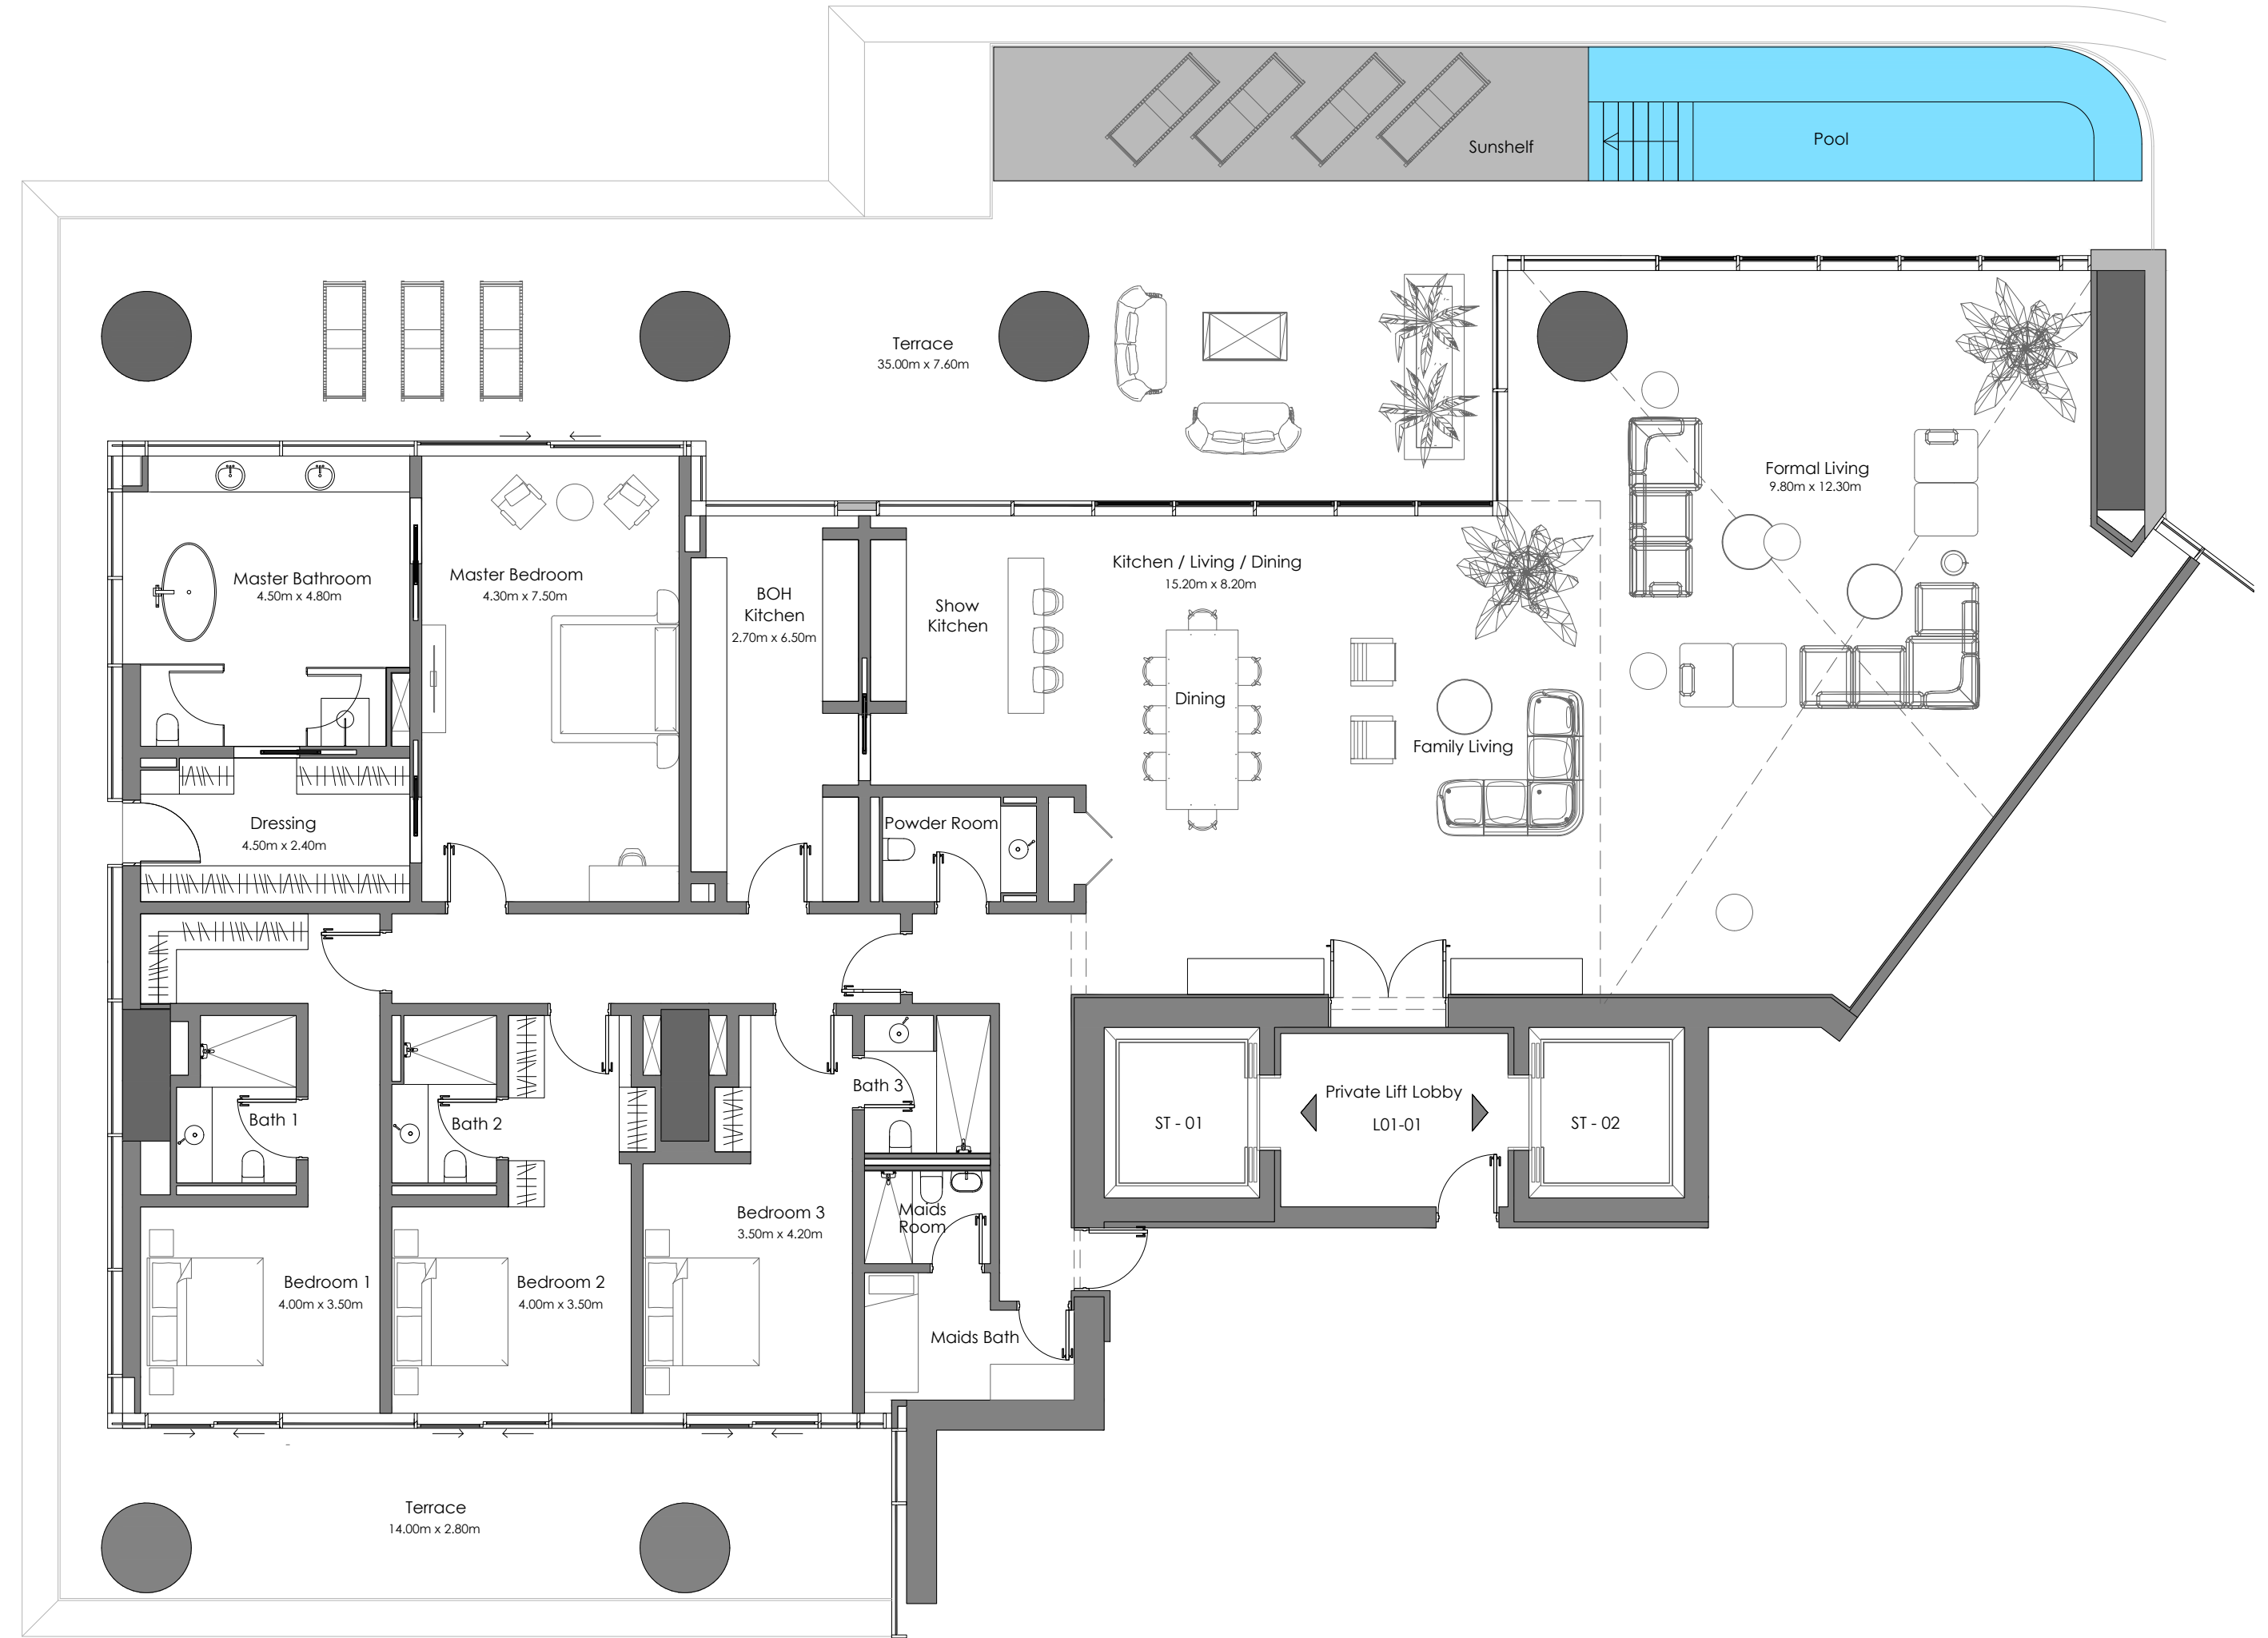

MARINA RESIDENCES

4 Bedrooms Double Height Living with Pool
3 Parking spaces

Residence Area:	4,897.79 sq.ft	455.02 sq.m
Terrace Area:	2,440.07 sq.ft	226.69 sq.m
Total Area:	7,337.87 sq.ft	681.71 sq.m

Marasi Marina

Burj Khalifa