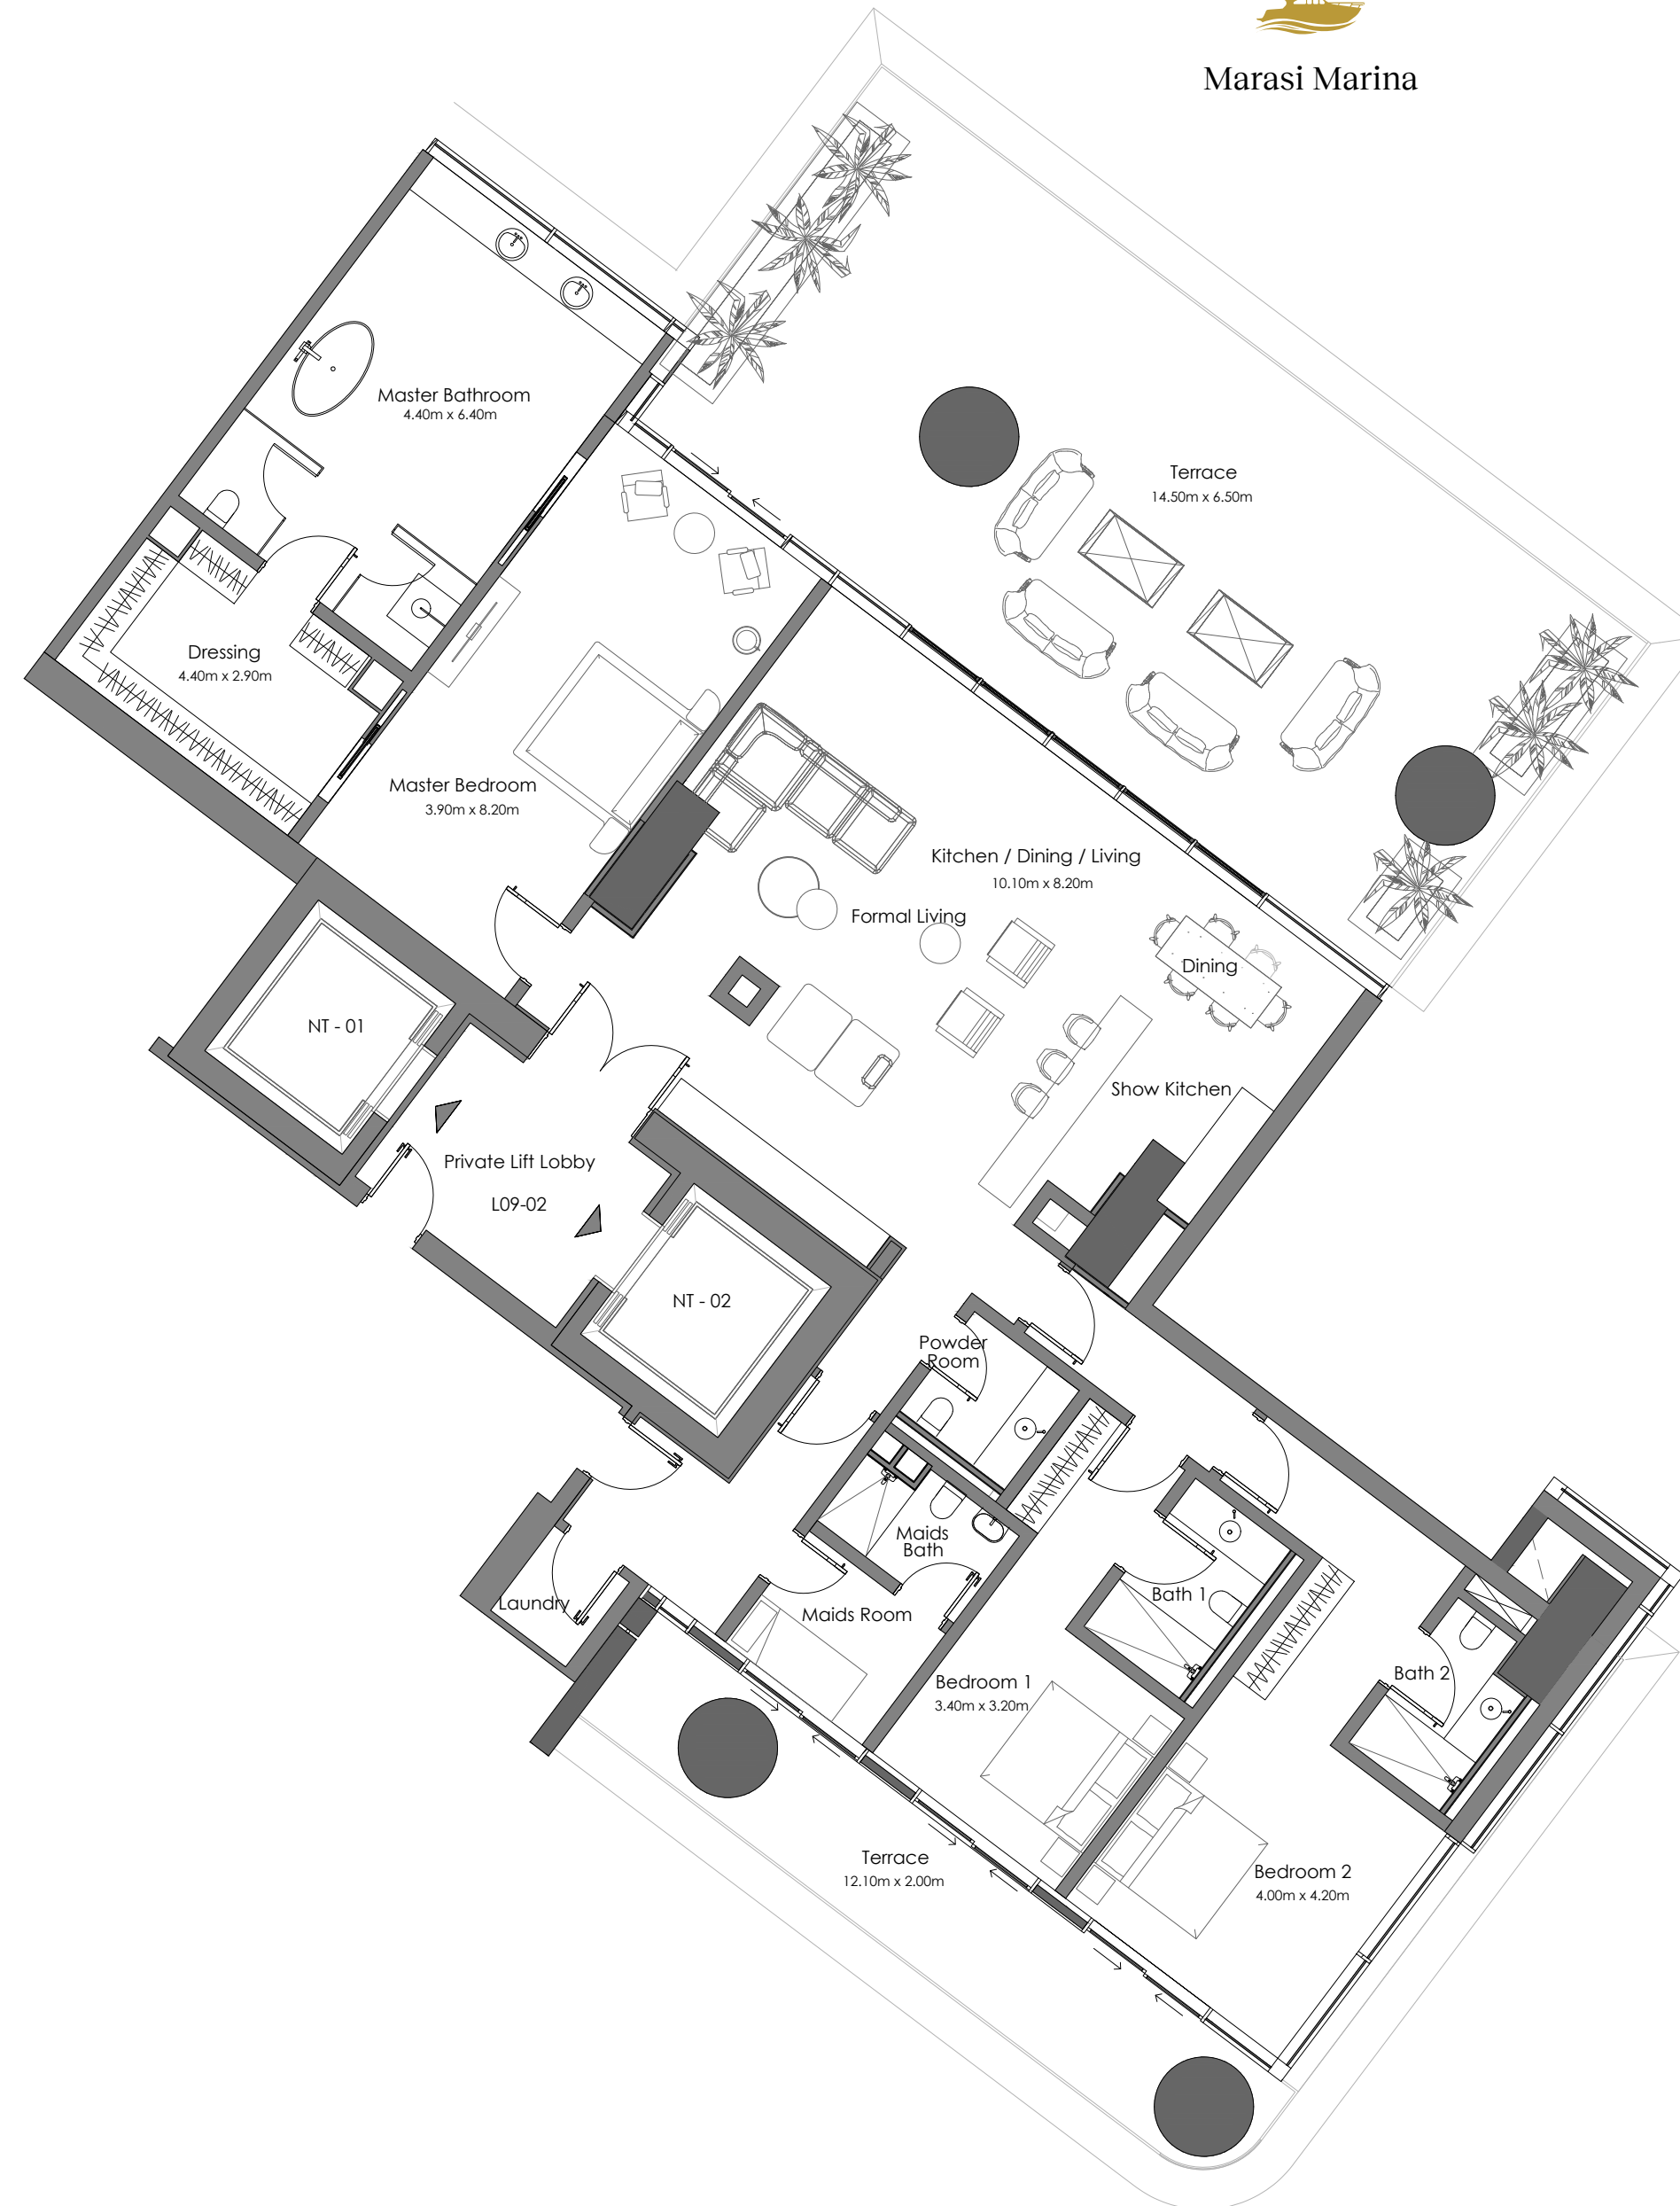

## MARINA RESIDENCES

3 Bedrooms Simplex  
2 Parking spaces

Residence Area:	2,959.54 sq.ft	274.95 sq.m
Terrace Area:	1,297.05 sq.ft	120.50 sq.m
<b>Total Area:</b>	<b>4,256.59 sq.ft</b>	<b>395.45 sq.m</b>