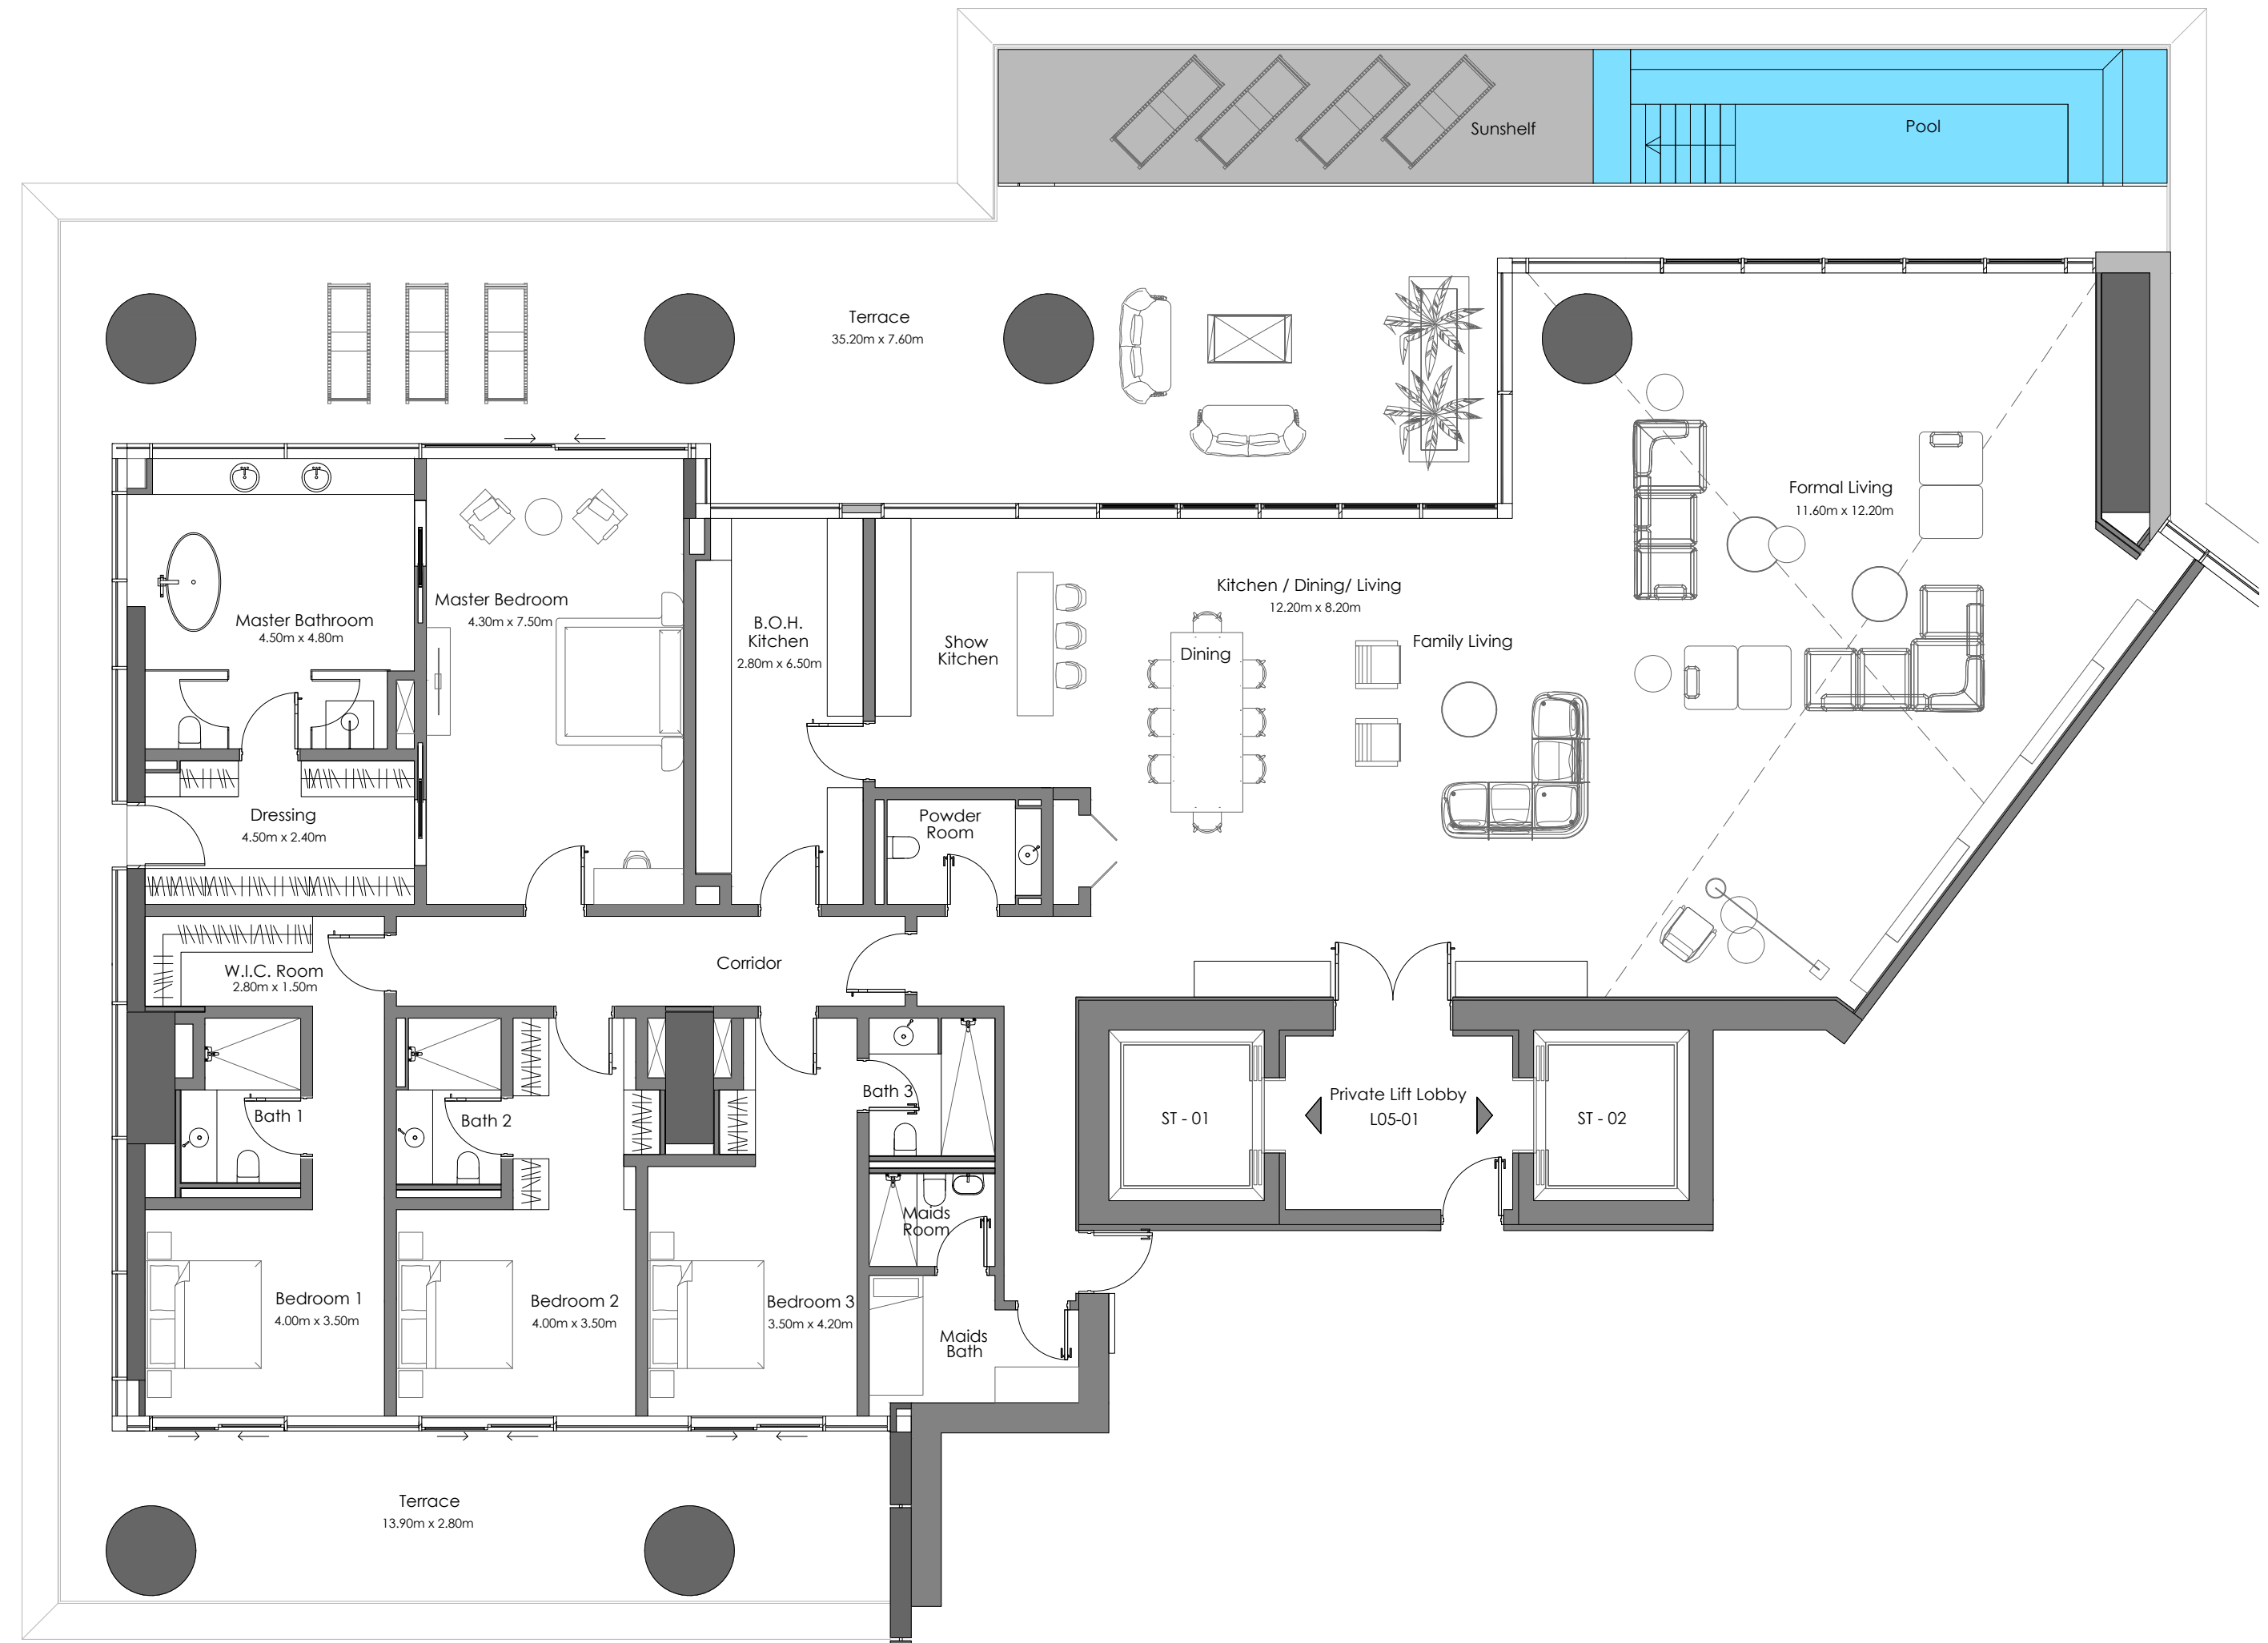

## MARINA RESIDENCES

4 Bedrooms Double Height Living with Pool  
4 Parking spaces

Residence Area:	4,894.89 sq.ft	454.75 sq.m
Terrace Area:	2,478.50 sq.ft	230.26 sq.m
<b>Total Area:</b>	<b>7,373.39 sq.ft</b>	<b>685.01 sq.m</b>