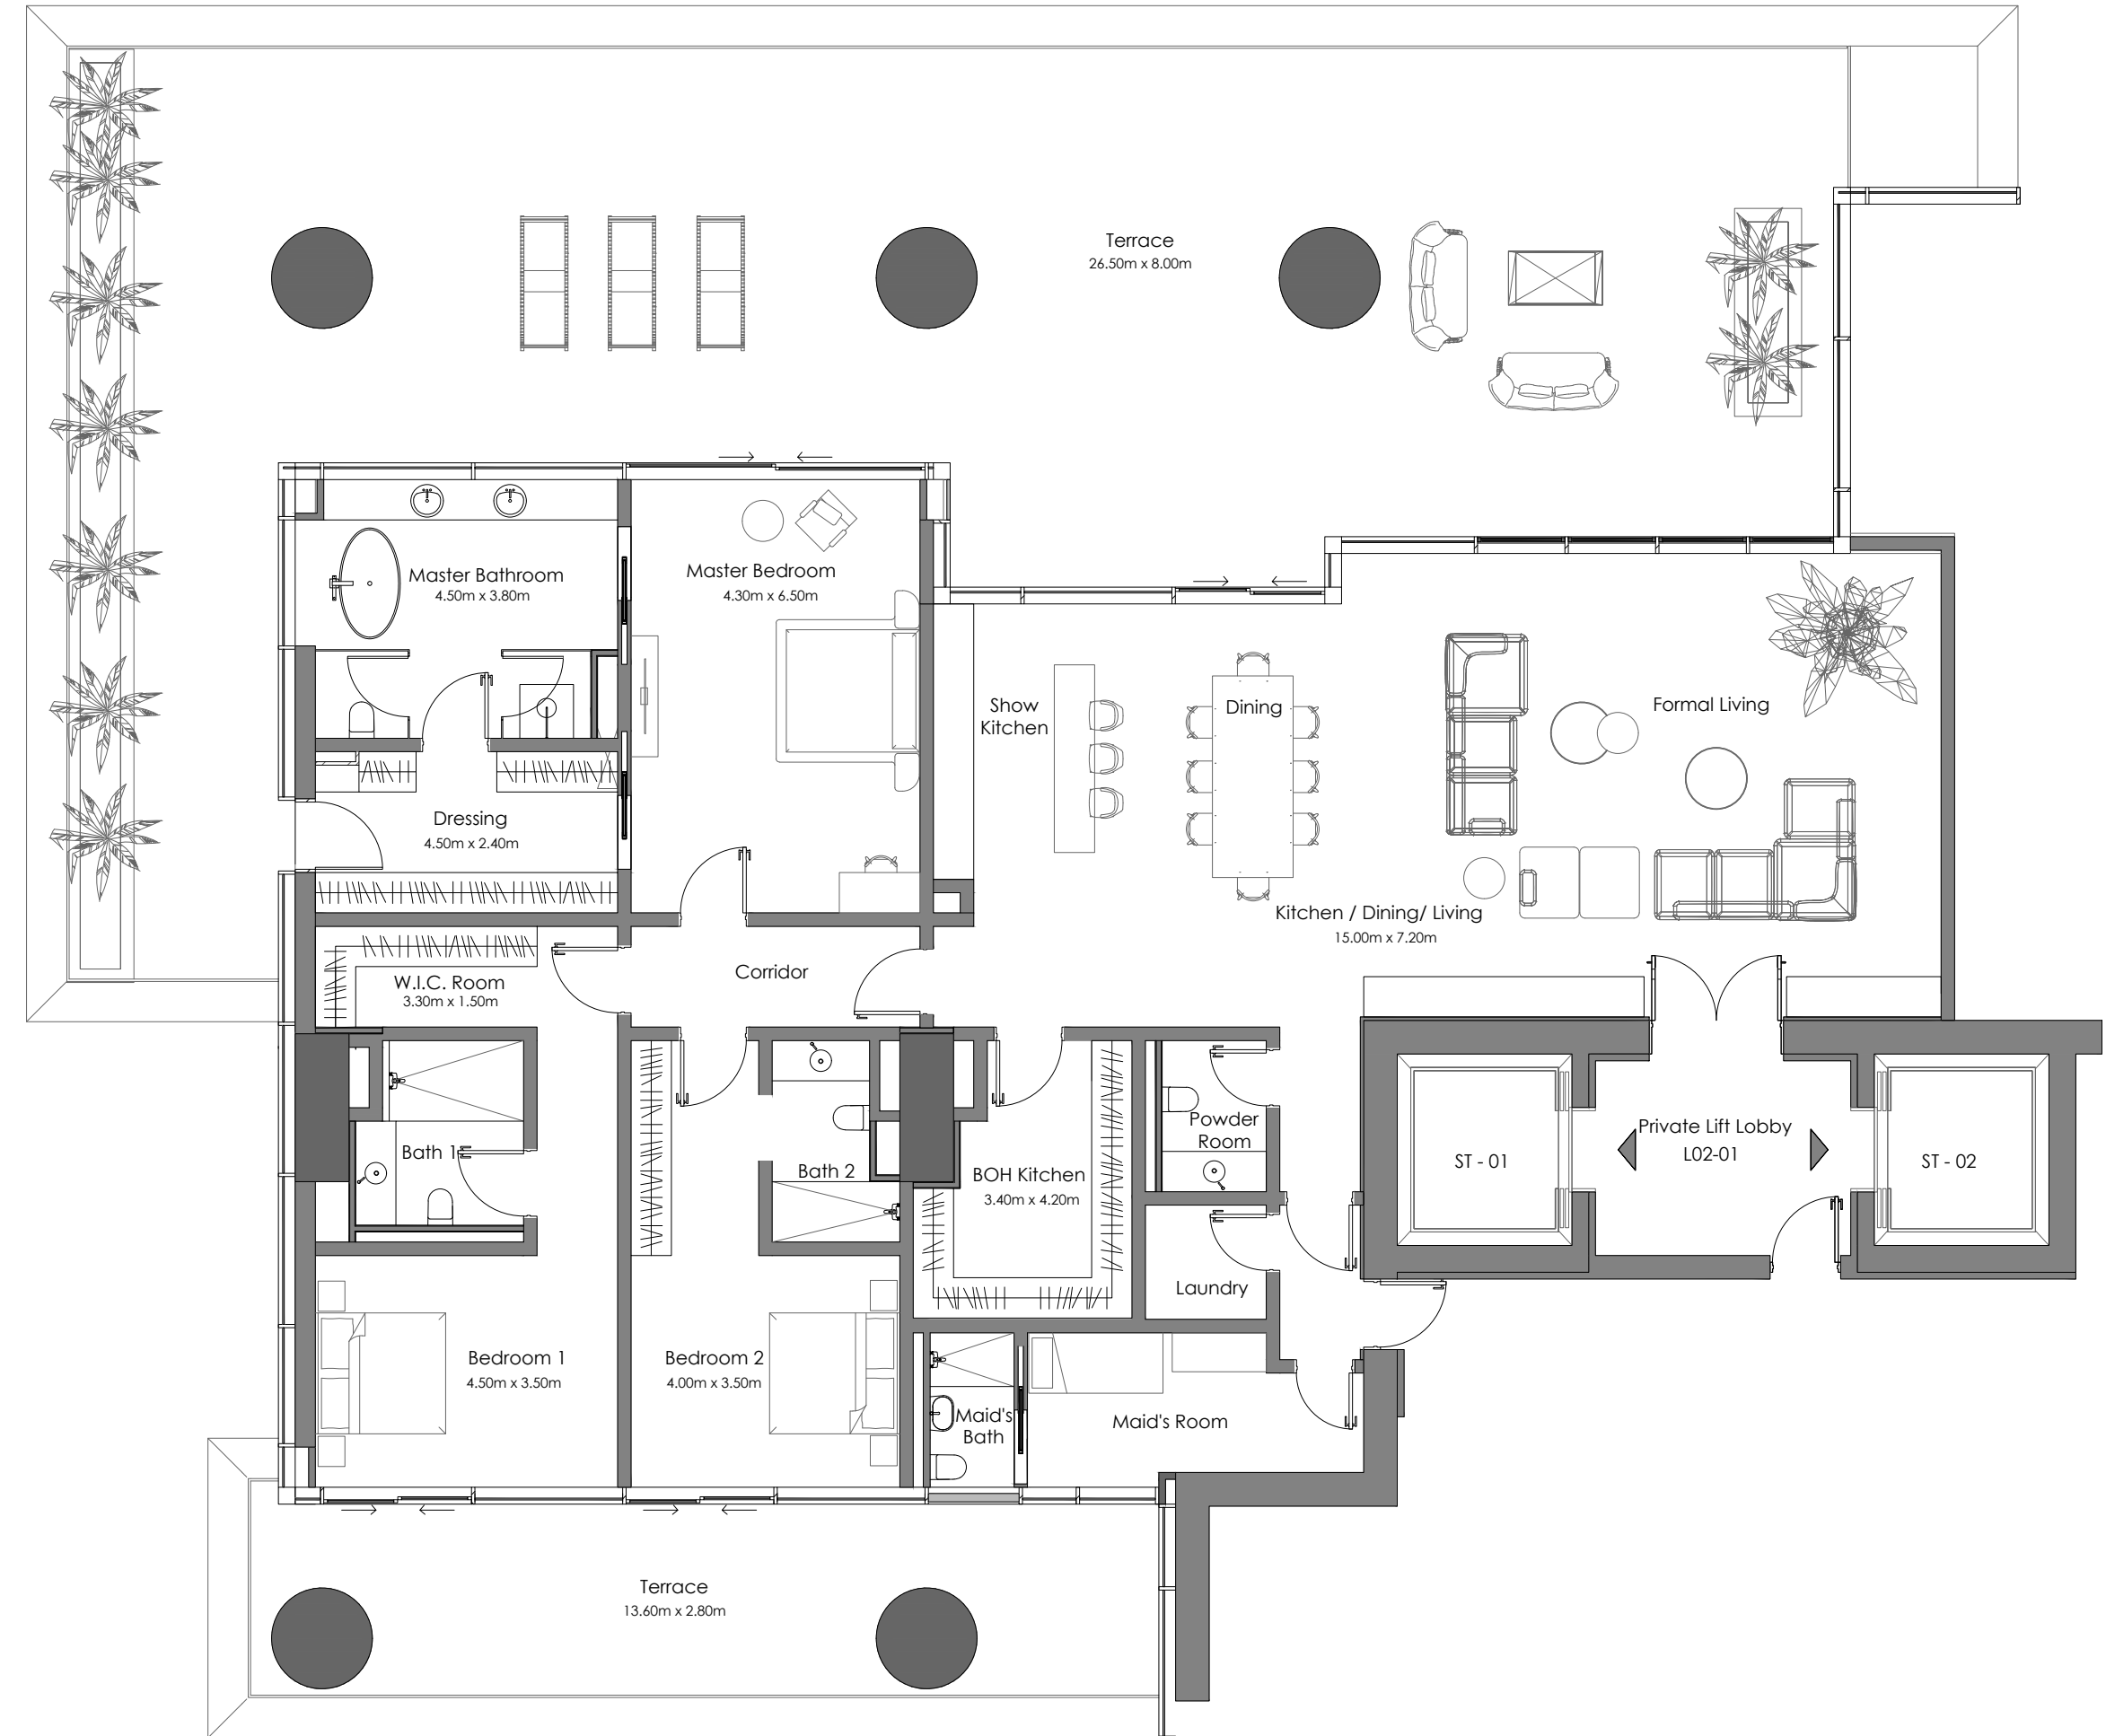

MARINA RESIDENCES

3 Bedrooms | 2 Parking spaces

Residence Area:	3,290.42 sq.ft	305.69 sq.m
Terrace Area:	2,697.11 sq.ft	250.57 sq.m
Total Area:	5,987.53 sq.ft	556.26 sq.m

Marasi Marina

Burj Khalifa